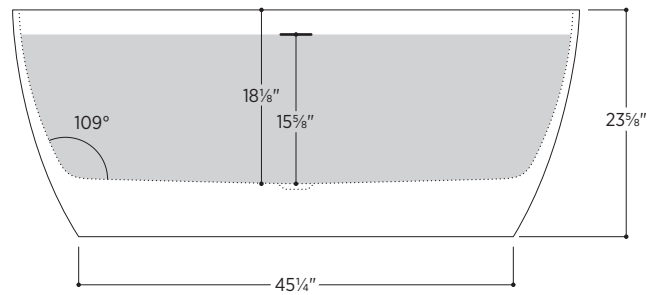

# Venezia

PTXVNZ5928

59" L x 27½" W x 23⅝" H

2 other sizes available

PTXVNZ6730 66⅞" L x 29½" W x 23⅝" H

PTXVNZ7132 70⅞" L x 31½" W x 23⅝" H

|                   |                                    |
|-------------------|------------------------------------|
| Tub Finish        | <input type="radio"/> White Gloss  |
| Drain Finish      | <input type="radio"/> Glossy White |
| Material          | Acrylic                            |
| Slope of Backrest | 109°                               |
| Water Depth       | 15⅝"                               |
| Capacity          | 60G                                |
| Weight            | 81.6lbs                            |
| Shipping Weight   | 97lbs                              |

#### **Foam Insulation** *optional*

- Foam gives an added layer of solidity to the tub
- It reduces the noise level when filling
- It keeps the water warm longer

# Venezia

PTXVNZ5928

All measurements are approximate and for comparison only. Please note that these dimensions and specifications are subject to change without notice.

Install this product according to the installation guide. Floor support under bath must provide for a minimum of 995lbs. Installation may vary. Our products must be installed by certified professionals only and according to our installation guide, as well as federal, provincial/state and local building codes and regulations.