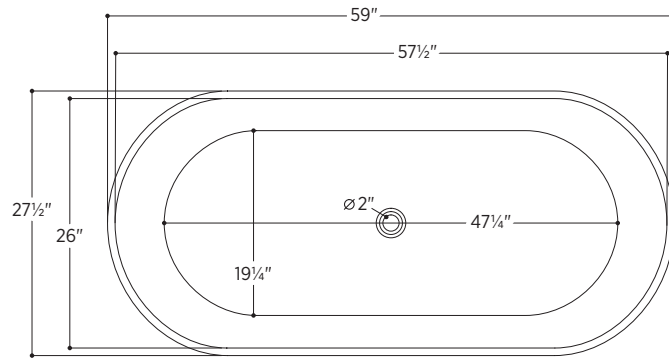

# Venezia

PTXVNZ5928

59" L x 27½" W x 23⅝" H

2 other sizes available

PTXVNZ6730 66⅞" L x 29½" W x 23⅝" H

PTXVNZ7132 70⅞" L x 31½" W x 23⅝" H

|                   |                                    |
|-------------------|------------------------------------|
| Tub Finish        | <input type="radio"/> White Gloss  |
| Drain Finish      | <input type="radio"/> Glossy White |
| Material          | Acrylic                            |
| Slope of Backrest | 109°                               |
| Water Depth       | 15⅝"                               |
| Capacity          | 60G                                |
| Weight            | 81.6lbs                            |
| Shipping Weight   | 97lbs                              |

# Venezia

PTXVNZ5928

All measurements are approximate and for comparison only. Please note that these dimensions and specifications are subject to change without notice.

Install this product according to the installation guide. Floor support under bath must provide for a minimum of 995lbs. Installation may vary. Our products must be installed by certified professionals only and according to our installation guide, as well as federal, provincial/state and local building codes and regulations.