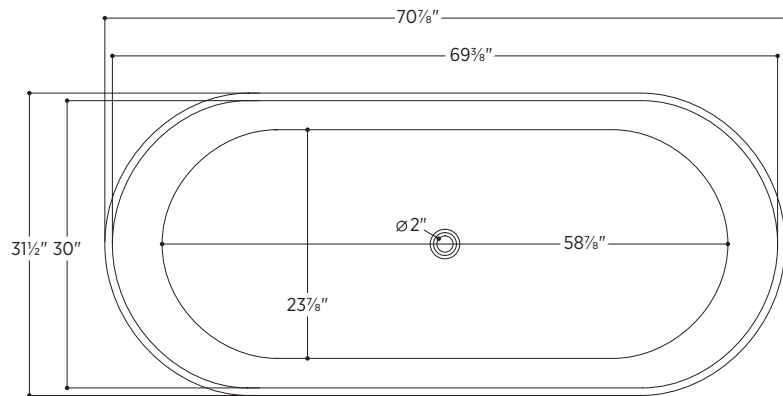

## Venezia

PTXVNZ7132

70<sup>7</sup>/<sub>8</sub>" L x 31<sup>1</sup>/<sub>2</sub>" W x 23<sup>5</sup>/<sub>8</sub>" H

2 other sizes available

PTXVNZ5928 59" L x 27<sup>1</sup>/<sub>2</sub>" W x 23<sup>5</sup>/<sub>8</sub>" H

PTXVNZ6730 66<sup>7</sup>/<sub>8</sub>" L x 29<sup>1</sup>/<sub>2</sub>" W x 23<sup>5</sup>/<sub>8</sub>" H

Tub Finish	<input type="radio"/> White Gloss
Drain Finish	<input type="radio"/> Glossy White
Material	Acrylic
Slope of Backrest	109°
Water Depth	15 <sup>5</sup> / <sub>8</sub> "
Capacity	78G
Weight	103.6lbs
Shipping Weight	121.3lbs

# Venezia

PTXVNZ7132

All measurements are approximate and for comparison only. Please note that these dimensions and specifications are subject to change without notice.

Install this product according to the installation guide. Floor support under bath must provide for a minimum of 995lbs. Installation may vary. Our products must be installed by certified professionals only and according to our installation guide, as well as federal, provincial/state and local building codes and regulations.