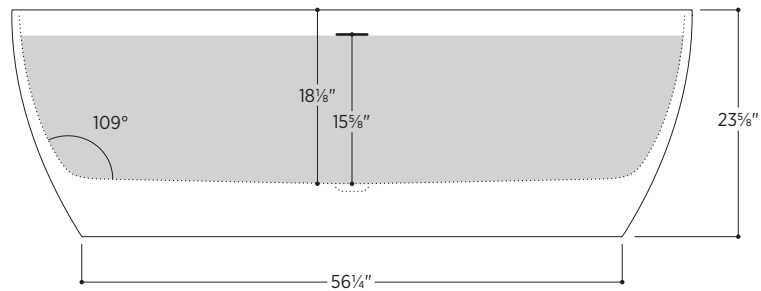

## Venezia

PTXVNZ7132

70<sup>7</sup>/<sub>8</sub>" L x 31<sup>1</sup>/<sub>2</sub>" W x 23<sup>5</sup>/<sub>8</sub>" H

2 other sizes available

PTXVNZ5928 59" L x 27<sup>1</sup>/<sub>2</sub>" W x 23<sup>5</sup>/<sub>8</sub>" H

PTXVNZ6730 66<sup>7</sup>/<sub>8</sub>" L x 29<sup>1</sup>/<sub>2</sub>" W x 23<sup>5</sup>/<sub>8</sub>" H

Tub Finish	<input type="radio"/> White Gloss
Drain Finish	<input type="radio"/> Glossy White
Material	Acrylic
Slope of Backrest	109°
Water Depth	15 <sup>5</sup> / <sub>8</sub> "
Capacity	78G
Weight	103.6lbs
Shipping Weight	121.3lbs

### Foam Insulation *optional*

- Foam gives an added layer of solidity to the tub
- It reduces the noise level when filling
- It keeps the water warm longer

# Venezia

PTXVNZ7132

All measurements are approximate and for comparison only. Please note that these dimensions and specifications are subject to change without notice.

Install this product according to the installation guide. Floor support under bath must provide for a minimum of 995lbs. Installation may vary. Our products must be installed by certified professionals only and according to our installation guide, as well as federal, provincial/state and local building codes and regulations.