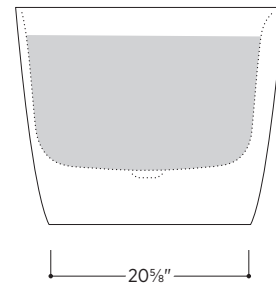

# Treviso

PLETRV6328

63½" L x 27½" W x 22⅞" H

Tub Finish	<input type="radio"/> White Satin
Drain Finish	<input type="radio"/> Polished Chrome
Material	Eco-Lapistone™
Slope of Backrest	110°
Water Depth	14¼"
Capacity	64G
Weight	179lbs
Shipping Weight	289lbs

# Treviso

PLETRV6328

All measurements are approximate and for comparison only. Please note that these dimensions and specifications are subject to change without notice.

Install this product according to the installation guide. Floor support under bath must provide for a minimum of 995lbs (451kg). Installation may vary. Our products must be installed by certified professionals only and according to our installation guide, as well as federal, provincial/state and local building codes and regulations.