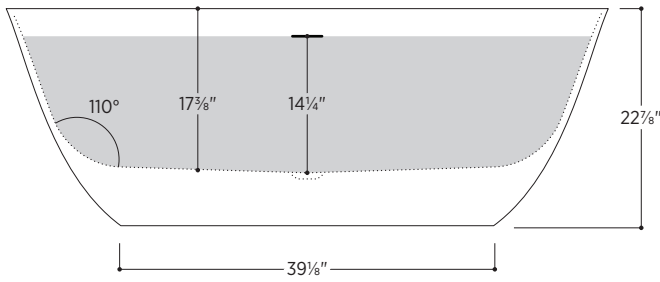

# Treviso

PLETRV6328

63½" L x 27½" W x 22⅞" H

Tub Finish	<input type="radio"/> White Satin
Drain Finish	<input type="radio"/> Polished Chrome
Material	Eco-Lapistone™
Slope of Backrest	110°
Water Depth	14¼"
Capacity	64G
Weight	179lbs
Shipping Weight	289lbs

# Treviso

PLETRV6328

All measurements are approximate and for comparison only. Please note that these dimensions and specifications are subject to change without notice.

Install this product according to the installation guide. Floor support under bath must provide for a minimum of 995lbs (451kg). Installation may vary. Our products must be installed by certified professionals only and according to our installation guide, as well as federal, provincial/state and local building codes and regulations.