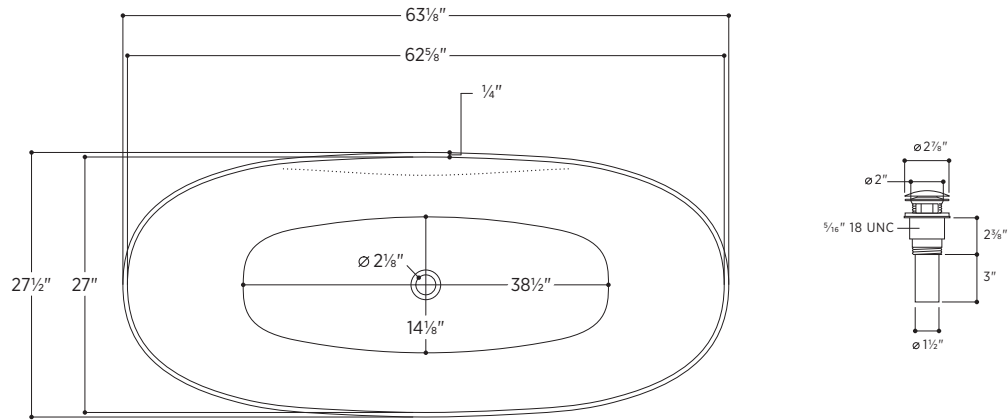

# Treviso

PLETRV6328

63½" L x 27½" W x 22⅞" H

Tub Finish	<input type="radio"/> White Satin
Drain Finish	<input type="radio"/> Polished Chrome
Material	Eco-Lapistone™
Slope of Backrest	110°
Water Depth	14¼"
Capacity	64G
Weight	179lbs
Shipping Weight	289lbs

# Treviso

PLETRV6328

All measurements are approximate and for comparison only. Please note that these dimensions and specifications are subject to change without notice.

Install this product according to the installation guide. Floor support under bath must provide for a minimum of 995lbs (451kg). Installation may vary. Our products must be installed by certified professionals only and according to our installation guide, as well as federal, provincial/state and local building codes and regulations.