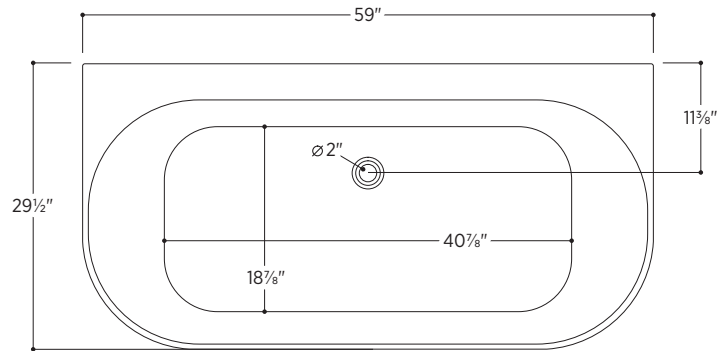

# Almeria

PTXALM5930

59" L x 29½" W x 23" H

1 other size available

PTXALM6530 65" L x 29½" W x 23" H

Tub Finish	<input type="radio"/> White Gloss
Drain Finish	<input type="radio"/> Glossy White
Material	Acrylic
Slope of Backrest	120°
Water Depth	14¾"
Capacity	57G
Weight	83.8lbs
Shipping Weight	99.2lbs

#### Foam Insulation *optional*

- Foam gives an added layer of solidity to the tub
- It reduces the noise level when filling
- It keeps the water warm longer

# Almeria

PTXALM5930

All measurements are approximate and for comparison only. Please note that these dimensions and specifications are subject to change without notice.

Install this product according to the installation guide. Floor support under bath must provide for a minimum of 995lbs. Installation may vary. Our products must be installed by certified professionals only and according to our installation guide, as well as federal, provincial/state and local building codes and regulations.