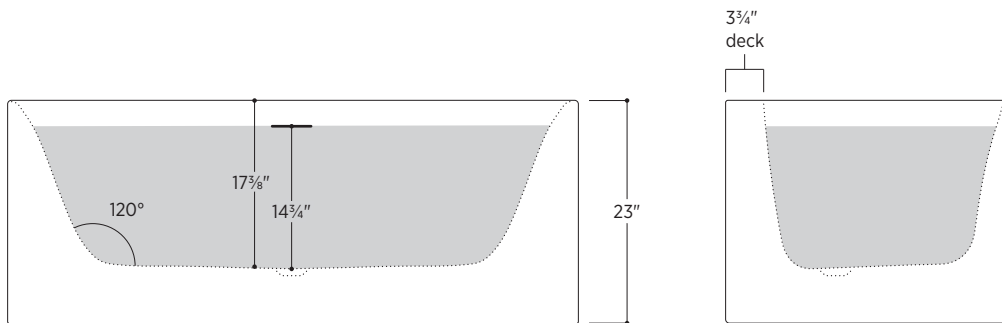

# Almeria

PTXALM5930

59" L x 29½" W x 23" H

1 other size available

PTXALM6530 65" L x 29½" W x 23" H

Tub Finish	<input type="radio"/> White Gloss
Drain Finish	<input type="radio"/> Glossy White
Material	Acrylic
Slope of Backrest	120°
Water Depth	14¾"
Capacity	57G
Weight	83.8lbs
Shipping Weight	99.2lbs

# Almeria

PTXALM5930

All measurements are approximate and for comparison only. Please note that these dimensions and specifications are subject to change without notice.

Install this product according to the installation guide. Floor support under bath must provide for a minimum of 995lbs. Installation may vary. Our products must be installed by certified professionals only and according to our installation guide, as well as federal, provincial/state and local building codes and regulations.