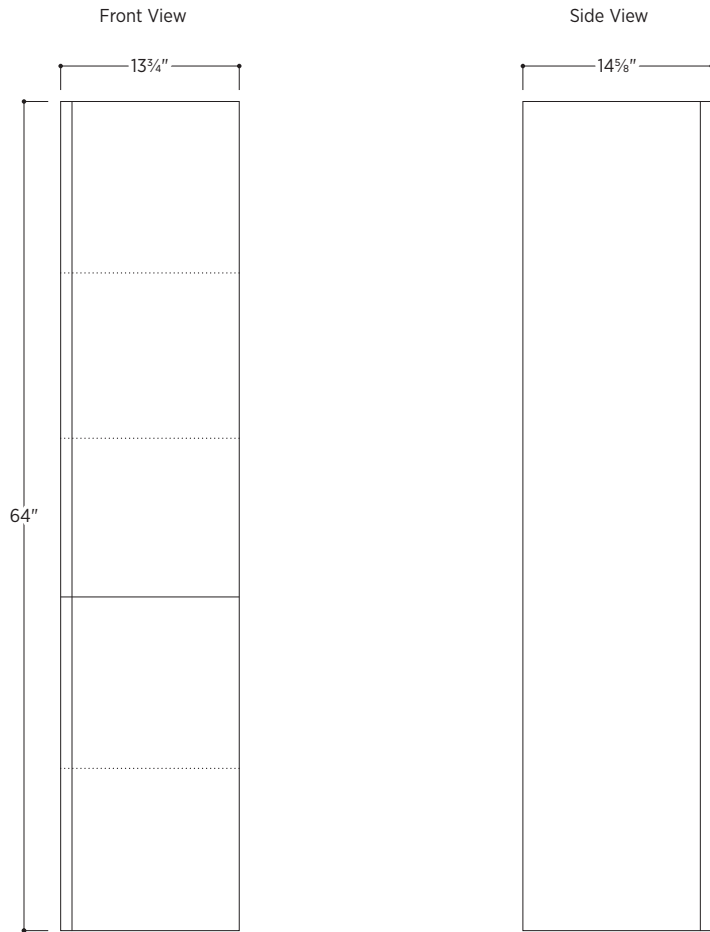

Slat Tall Cabinet

PSSC1464NN