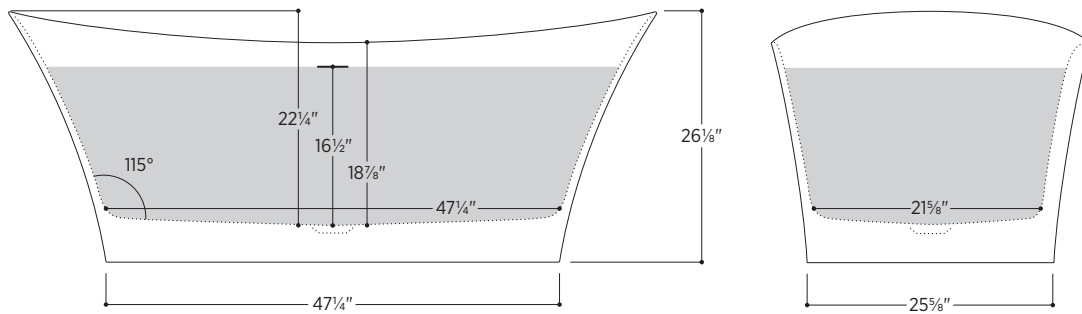

Alessandria

PLEALA6833

67⁷/₈" L x 33¹/₄" W x 26¹/₈" H

Tub Finish White Satin
 White Satin with Soft Touch
Matte Black Exterior

Drain Finish Matte White

Material Eco-Lapistone™

Slope of Backrest 115°

Water Depth 16¹/₂"

Alessandria

PLEALA6833

All measurements are approximate and for comparison only. Please note that these dimensions and specifications are subject to change without notice.

Install this product according to the installation guide. Floor support under bath must provide for a minimum of 995lbs. Installation may vary. Our products must be installed by certified professionals only and according to our installation guide, as well as federal, provincial/state and local building codes and regulations.