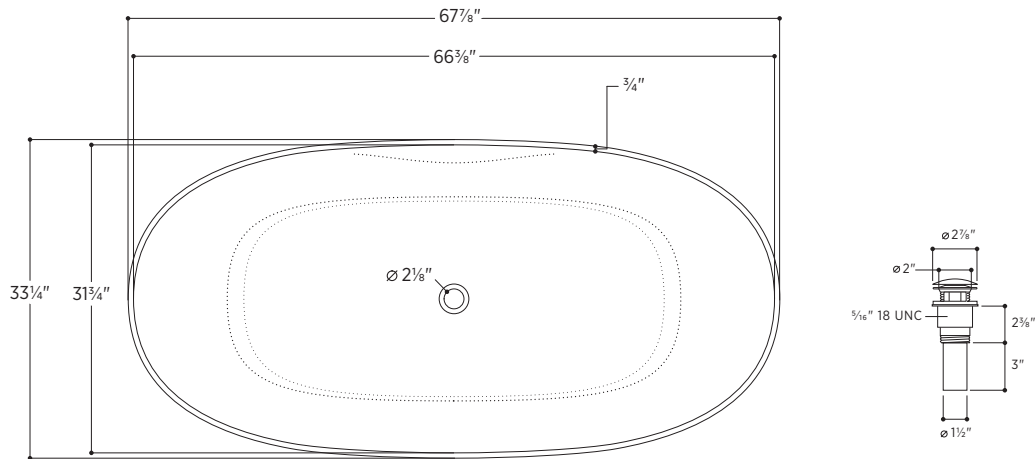

Alessandria

PLEALA6833

67⁷/₈" L x 33¹/₄" W x 26¹/₈" H

Tub Finish White Satin
 White Satin with Soft Touch
Matte Black Exterior

Drain Finish Matte White

Material Eco-Lapistone™

Slope of Backrest 115°

Water Depth 16¹/₂"

Alessandria

PLEALA6833

All measurements are approximate and for comparison only. Please note that these dimensions and specifications are subject to change without notice.

Install this product according to the installation guide. Floor support under bath must provide for a minimum of 995lbs. Installation may vary. Our products must be installed by certified professionals only and according to our installation guide, as well as federal, provincial/state and local building codes and regulations.