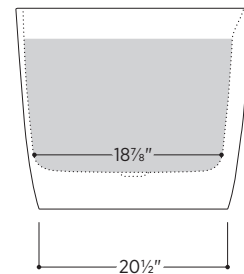

Padova

PLEPDV5926

59" L x 25⁵/₈" W x 21⁷/₈" H

Tub Finish	<input type="radio"/> White Satin
Drain Finish	<input type="radio"/> Matte White
Material	Eco-Lapistone™
Slope of Backrest	100°
Water Depth	14 ³ / ₄ "
Capacity	82G
Weight	166lbs
Shipping Weight	249lbs

Padova

PLEPDV5926

All measurements are approximate and for comparison only. Please note that these dimensions and specifications are subject to change without notice.

Install this product according to the installation guide. Floor support under bath must provide for a minimum of 995lbs. Installation may vary. Our products must be installed by certified professionals only and according to our installation guide, as well as federal, provincial/state and local building codes and regulations.