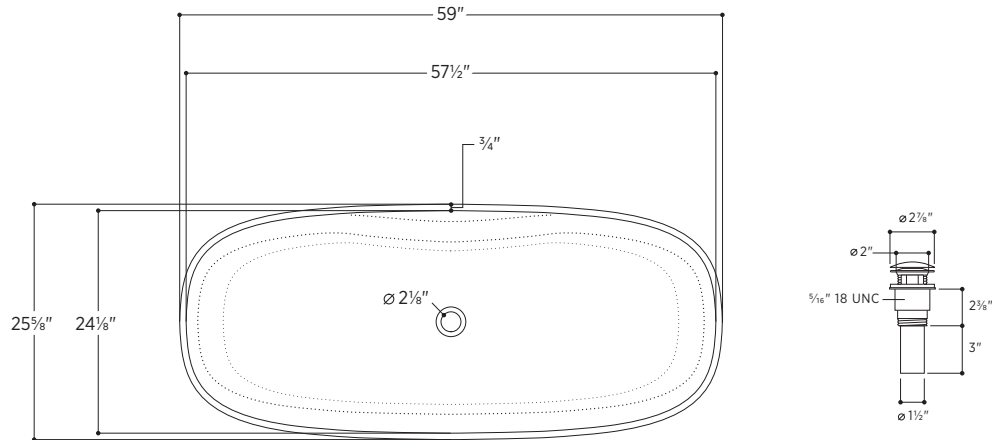

Padova

PLEPDV5926

59" L x 25⁵/₈" W x 21⁷/₈" H

Tub Finish	<input type="radio"/> White Satin
Drain Finish	<input type="radio"/> Matte White
Material	Eco-Lapistone™
Slope of Backrest	100°
Water Depth	14 ³ / ₄ "
Capacity	82G
Weight	166lbs
Shipping Weight	249lbs

Padova

PLEPDV5926

All measurements are approximate and for comparison only. Please note that these dimensions and specifications are subject to change without notice.

Install this product according to the installation guide. Floor support under bath must provide for a minimum of 995lbs. Installation may vary. Our products must be installed by certified professionals only and according to our installation guide, as well as federal, provincial/state and local building codes and regulations.