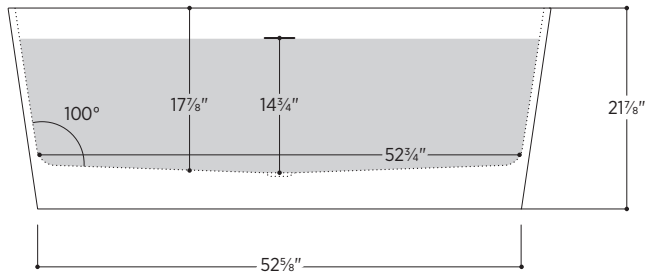

Padova

PLEPDV5926

59" L x 25⁵/₈" W x 21⁷/₈" H

Tub Finish	<input type="radio"/> White Satin
Drain Finish	<input type="radio"/> Matte White
Material	Eco-Lapistone™
Slope of Backrest	100°
Water Depth	14 ³ / ₄ "
Capacity	82G
Weight	166lbs
Shipping Weight	249lbs

Padova

PLEPDV5926

All measurements are approximate and for comparison only. Please note that these dimensions and specifications are subject to change without notice.

Install this product according to the installation guide. Floor support under bath must provide for a minimum of 995lbs. Installation may vary. Our products must be installed by certified professionals only and according to our installation guide, as well as federal, provincial/state and local building codes and regulations.