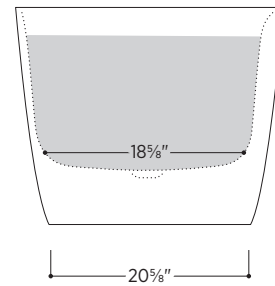

# Treviso

PLETRV6328

63½" L x 27½" W x 22⅞" H

2 other sizes available

PLETRV6730 67⅞" L x 29½" W x 22⅞" H

PLETRV7132 71" L x 31½" W x 22⅞" H

Tub Finish	<input type="radio"/> White Satin
Drain Finish	<input type="radio"/> Matte White
Material	Eco-Lapistone™
Slope of Backrest	110°
Water Depth	14¼"
Capacity	64G
Weight	179lbs
Shipping Weight	289lbs

# Treviso

PLETRV6328

All measurements are approximate and for comparison only. Please note that these dimensions and specifications are subject to change without notice.

Install this product according to the installation guide. Floor support under bath must provide for a minimum of 995lbs. Installation may vary. Our products must be installed by certified professionals only and according to our installation guide, as well as federal, provincial/state and local building codes and regulations.