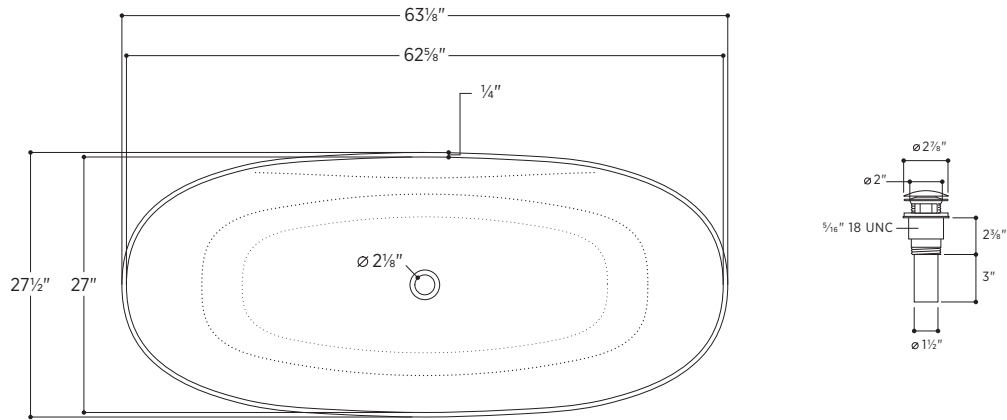

# Treviso

PLETRV6328

63½" L x 27½" W x 22⅞" H

2 other sizes available

PLETRV6730 67⅞" L x 29½" W x 22⅞" H

PLETRV7132 71" L x 31½" W x 22⅞" H

Tub Finish	<input type="radio"/> White Satin
Drain Finish	<input type="radio"/> Matte White
Material	Eco-Lapistone™
Slope of Backrest	110°
Water Depth	14¼"
Capacity	64G
Weight	179lbs
Shipping Weight	289lbs

# Treviso

PLETRV6328

All measurements are approximate and for comparison only. Please note that these dimensions and specifications are subject to change without notice.

Install this product according to the installation guide. Floor support under bath must provide for a minimum of 995lbs. Installation may vary. Our products must be installed by certified professionals only and according to our installation guide, as well as federal, provincial/state and local building codes and regulations.