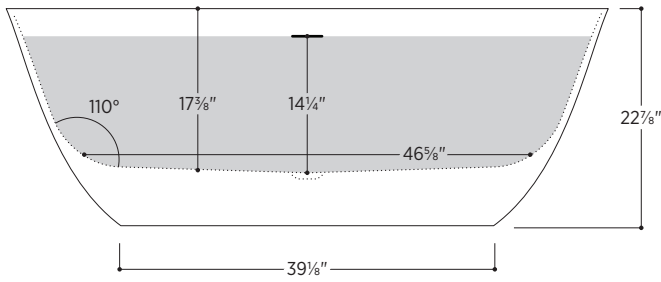

# Treviso

PLETRV6328

63½" L x 27½" W x 22⅞" H

2 other sizes available

PLETRV6730 67⅞" L x 29½" W x 22⅞" H

PLETRV7132 71" L x 31½" W x 22⅞" H

Tub Finish	<input type="radio"/> White Satin
Drain Finish	<input type="radio"/> Matte White
Material	Eco-Lapistone™
Slope of Backrest	110°
Water Depth	14¼"
Capacity	64G
Weight	179lbs
Shipping Weight	289lbs

# Treviso

PLETRV6328

All measurements are approximate and for comparison only. Please note that these dimensions and specifications are subject to change without notice.

Install this product according to the installation guide. Floor support under bath must provide for a minimum of 995lbs. Installation may vary. Our products must be installed by certified professionals only and according to our installation guide, as well as federal, provincial/state and local building codes and regulations.