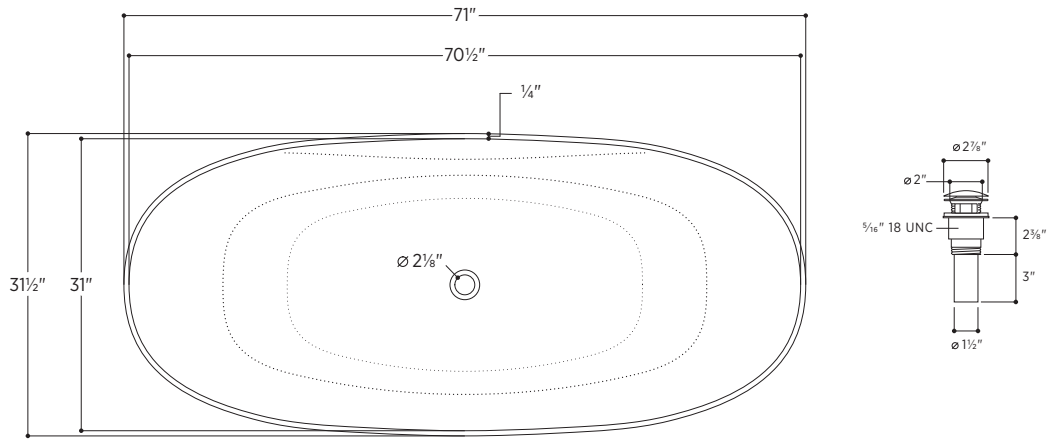

# Treviso

PLETRV7132

71" L x 31½" W x 22⅞" H

2 other sizes available

PLETRV6328 63⅞" L x 27½" W x 22⅞" H

PLETRV6730 67⅞" L x 29½" W x 22⅞" H

Tub Finish	<input type="radio"/> White Satin
Drain Finish	<input type="radio"/> Matte White
Material	Eco-Lapystone™
Slope of Backrest	112°
Water Depth	14¼"
Capacity	83G
Weight	313lbs
Shipping Weight	414lbs

# Treviso

PLETRV7132

All measurements are approximate and for comparison only. Please note that these dimensions and specifications are subject to change without notice.

Install this product according to the installation guide. Floor support under bath must provide for a minimum of 995lbs. Installation may vary. Our products must be installed by certified professionals only and according to our installation guide, as well as federal, provincial/state and local building codes and regulations.