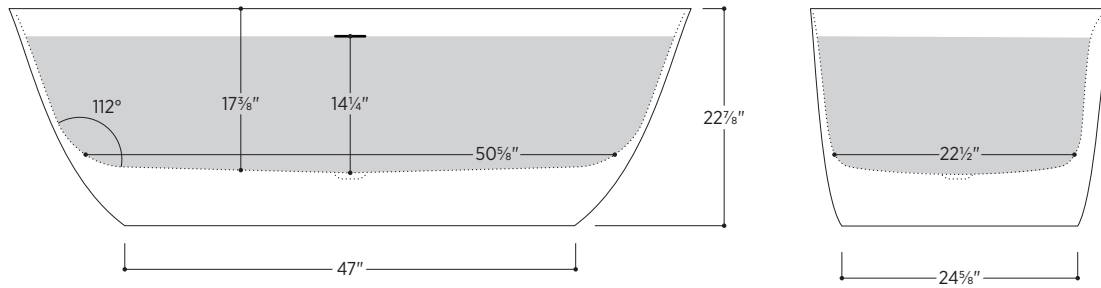

Treviso

PLETRV7132

All measurements are approximate and for comparison only. Please note that these dimensions and specifications are subject to change without notice.

Install this product according to the installation guide. Floor support under bath must provide for a minimum of 995lbs. Installation may vary. Our products must be installed by certified professionals only and according to our installation guide, as well as federal, provincial/state and local building codes and regulations.

Codes/Standards Applicable:
Meets or exceeds ANSI/ASME standard Z124.1.2
and CAN/CSA B 45 requirements
IAPMO/UPC/cUPC

5 Year Warranty for Residential Use