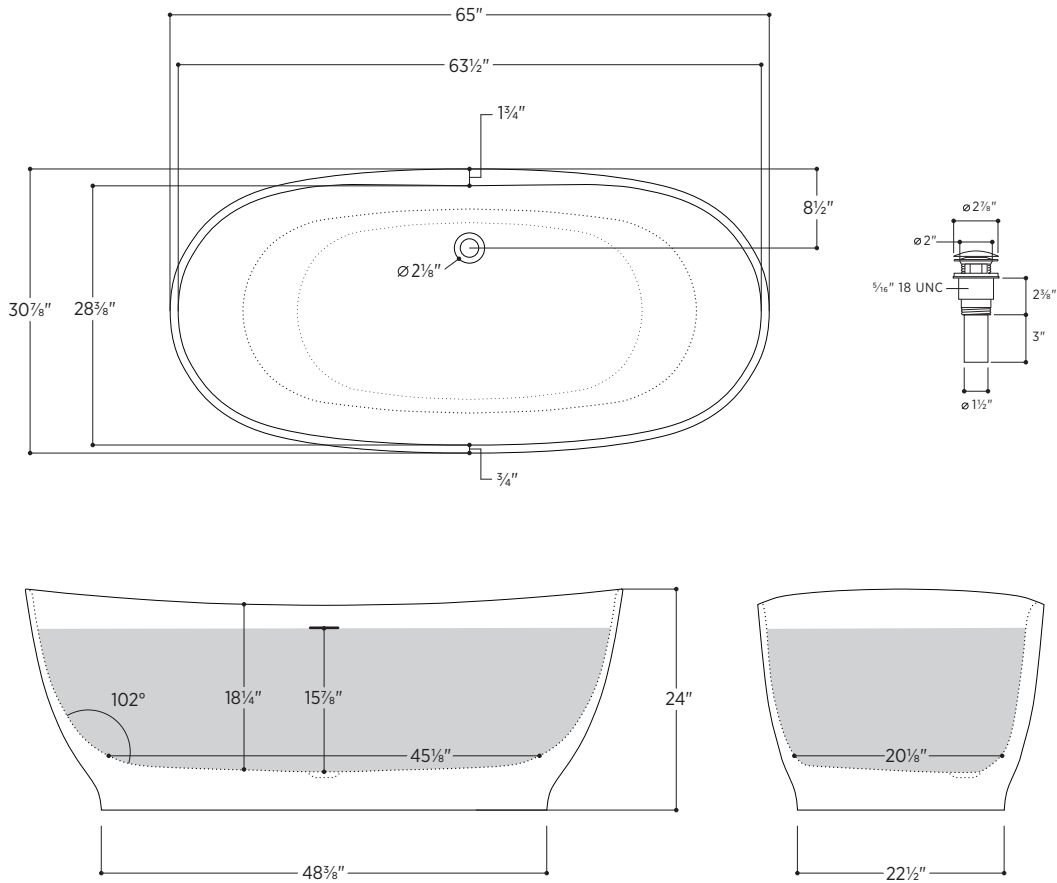

# Vittoria

PLEVRN6531

65" L x 30<sup>7</sup>/<sub>8</sub>" W x 24" H

1 other size available

PLEVRN5930 59" L x 29<sup>7</sup>/<sub>8</sub>" W x 23<sup>3</sup>/<sub>8</sub>" H

Tub Finish	<input type="radio"/> White Satin
	<input checked="" type="radio"/> White Satin with Midnight Blue Matte Exterior
Drain Finish	<input type="radio"/> Matte White
Material	Eco-Lapistone™
Slope of Backrest	102°
Water Depth	15 <sup>7</sup> / <sub>8</sub> "
Capacity	82G
Weight	227lbs
Shipping Weight	324lbs

# Vittoria

PLEVRN6531

All measurements are approximate and for comparison only. Please note that these dimensions and specifications are subject to change without notice.

Install this product according to the installation guide. Floor support under bath must provide for a minimum of 995lbs. Installation may vary. Our products must be installed by certified professionals only and according to our installation guide, as well as federal, provincial/state and local building codes and regulations.