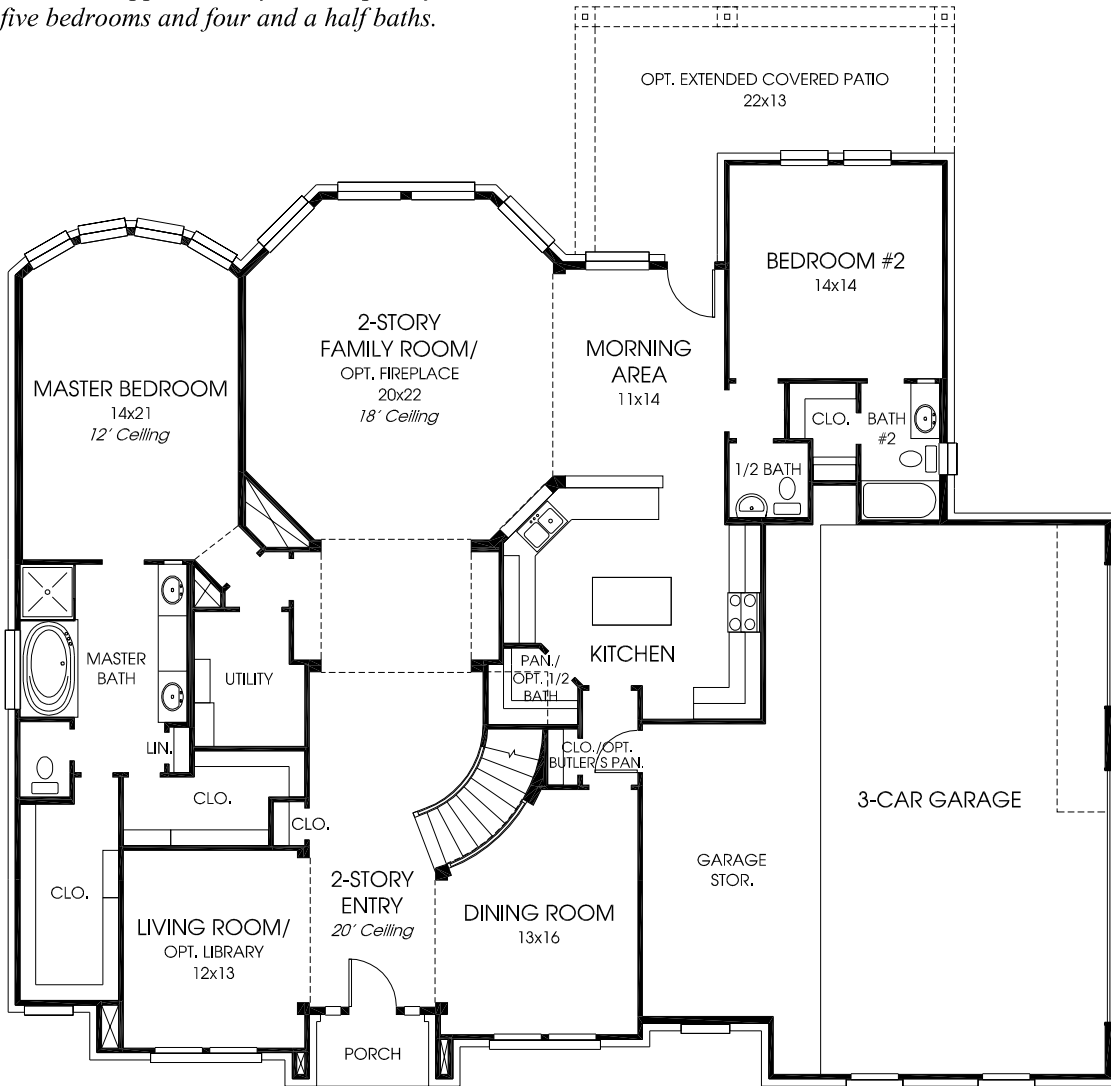

DESIGNS

Design 4199W

This elevation is developed for Whispering Lakes only and adds zero square feet.

This home contains approximately 4,199 square feet and includes five bedrooms and four and a half baths.