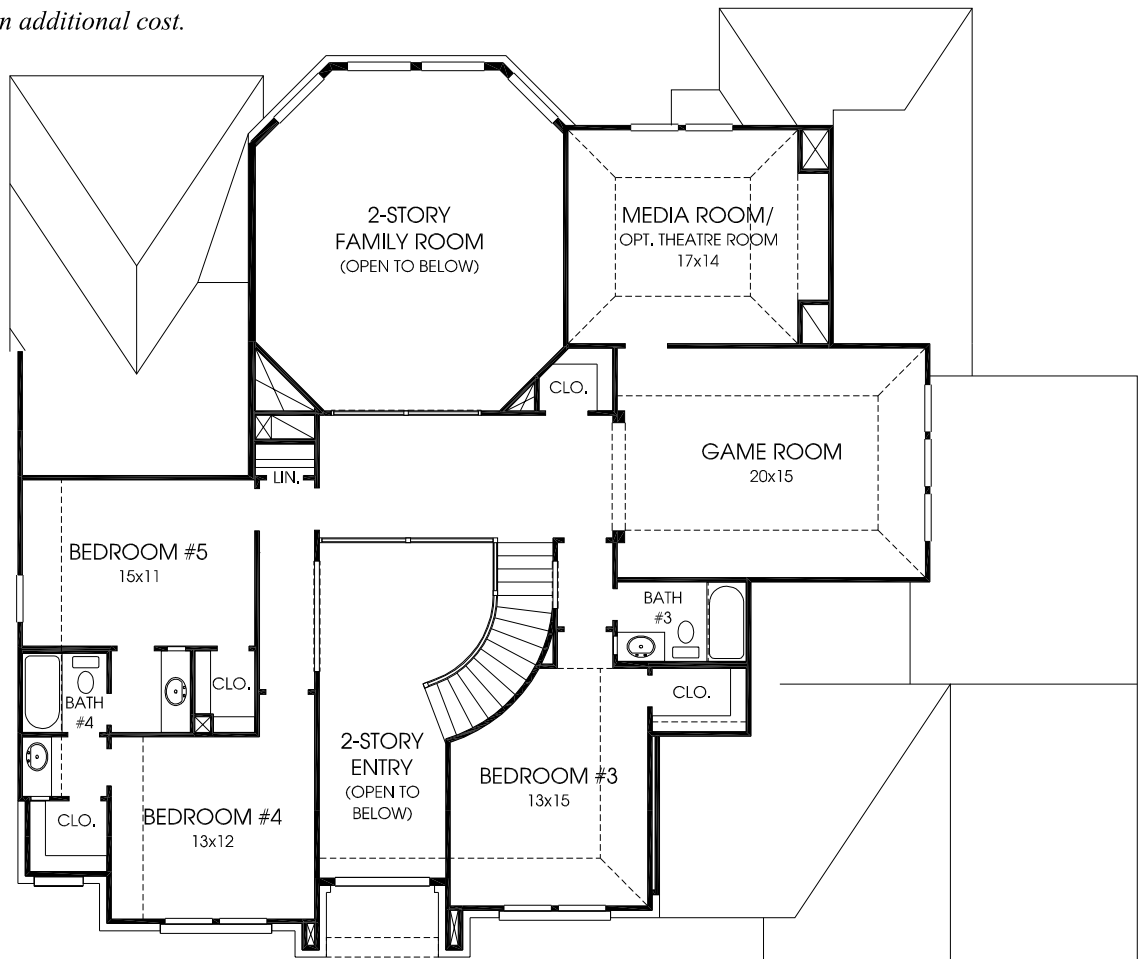

Note: Any options listed on this brochure are available at an additional cost.