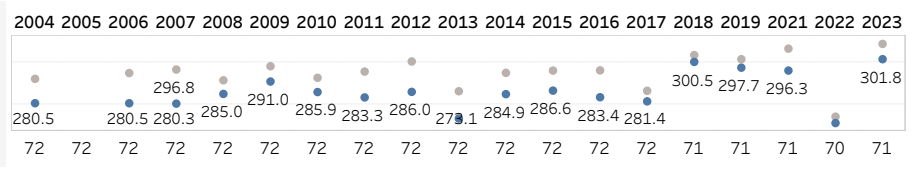

Weekly Distance Report

Event Latest Event

Latest Event

Wells Fargo Championship

2023-05-04 - 2023-05-07

Quail Hollow Club

Metric Descriptions:

Hole Yardage: Avg Actual Yardage for par 3s, 4s, and 5s
Course Yardage: Scorecard and Actual relative to 12-mo rolling average and historical course data
Driving Distance: Official, ShotLink, Par-4s and Par-5s relative to 12-mo rolling average and historical course data

Hole Yardage

Par 3's

Average	L12 Mo	Delta
192	187	2.68%

Par 4's

Average	L12 Mo	Delta
451	431	4.64%

Par 5's

Average	L12 Mo	Delta
568	565	0.48%

Driving Distance and Course Yardage Trends - Quail Hollow Club

Course Yardage

Course Yardage - Actual

Driving Distance

Average Drive - ShotLink

TOUR Trends non-majors

Latest Event plotted and compared to various intervals of time. Within dashboard, cursor hover reveals previous event plots, and drop-down options are enabled. ...