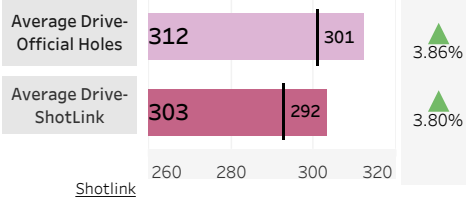

Hole Yardage

Par 3's

Average	L12 Mo	Delta
192	187	2.68%

Par 4's

Average	L12 Mo	Delta
451	431	4.64%

Par 5's

Average	L12 Mo	Delta
568	565	0.48%

Driving Distance and Course Yardage Trends - Quail Hollow Club

Course Yardage

Course Yardage - Actual

Driving Distance

Average Drive - ShotLink

TOUR Trends non-majors

Latest Event plotted and compared to various intervals of time. Within dashboard, cursor hover reveals previous event plots, and drop-down options are enabled. ...