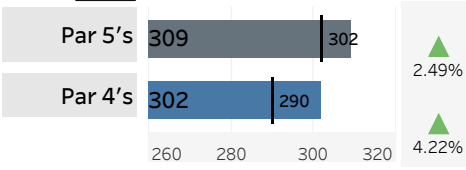

Hole Yardage

Par 3's

Average	L12 Mo	Delta
192	187	2.68%

Par 4's

Average	L12 Mo	Delta
451	431	4.64%

Par 5's

Average	L12 Mo	Delta
568	565	0.48%

Driving Distance and Course Yardage Trends - Quail Hollow Club

Course Yardage

Course Yardage - Actual

Driving Distance

Average Drive - ShotLink

TOUR Trends non-majors

Latest Event plotted and compared to various intervals of time. Within dashboard, cursor hover reveals previous event plots, and drop-down options are enabled. ...