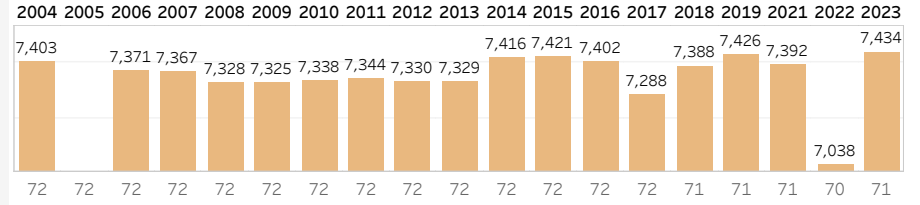

Weekly Distance Report

Event Latest Event

Latest Event

Wells Fargo Championship

2023-05-04 - 2023-05-07

Quail Hollow Club

Metric Descriptions:

Hole Yardage: Avg Actual Yardage for par 3s, 4s, and 5s
Course Yardage: Scorecard and Actual relative to 12-mo rolling average and historical course data
Driving Distance: Official, ShotLink, Par-4s and Par-5s relative to 12-mo rolling average and historical course data

Hole Yardage

Par 3's

Average	L12 Mo	Delta
192	187	2.68%

Par 4's

Average	L12 Mo	Delta
451	431	4.64%

Par 5's

Average	L12 Mo	Delta
568	565	0.48%

Driving Distance and Course Yardage Trends - Quail Hollow Club

Course Yardage

Course Yardage - Actual

Driving Distance

Average Drive - ShotLink

TOUR Trends non-majors

Latest Event plotted and compared to various intervals of time. Within dashboard, cursor hover reveals previous event plots, and drop-down options are enabled. ...