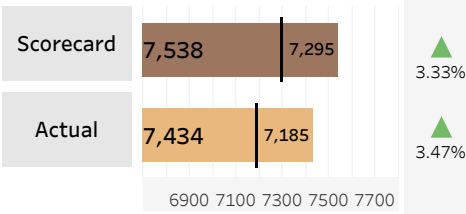

Weekly Distance Report

Event Latest Event

Latest Event

Wells Fargo Championship

2023-05-04 - 2023-05-07

Quail Hollow Club

Metric Descriptions:

Hole Yardage: Avg Actual Yardage for par 3s, 4s, and 5s
Course Yardage: Scorecard and Actual relative to 12-mo rolling average and historical course data
Driving Distance: Official, ShotLink, Par-4s and Par-5s relative to 12-mo rolling average and historical course data

Hole Yardage

Par 3's

Average	L12 Mo	Delta
192	187	2.68%

Par 4's

Average	L12 Mo	Delta
451	431	4.64%

Par 5's

Average	L12 Mo	Delta
568	565	0.48%

Driving Distance and Course Yardage Trends - Quail Hollow Club

Course Yardage

Course Yardage - Actual

Driving Distance

Average Drive - ShotLink

TOUR Trends non-majors

Latest Event plotted and compared to various intervals of time. Within dashboard, cursor hover reveals previous event plots, and drop-down options are enabled. ...