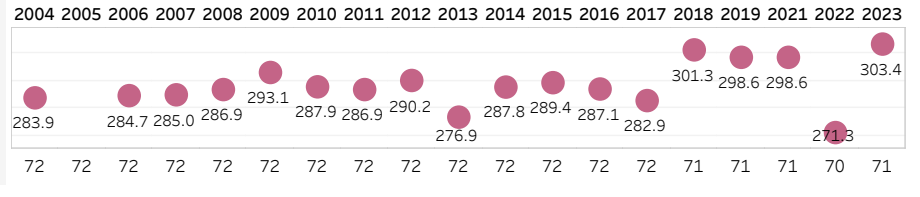

Weekly Distance Report

Event Latest Event

Latest Event

Wells Fargo Championship

2023-05-04 - 2023-05-07

Quail Hollow Club

Metric Descriptions:

Hole Yardage: Avg Actual Yardage for par 3s, 4s, and 5s
Course Yardage: Scorecard and Actual relative to 12-mo rolling average and historical course data
Driving Distance: Official, ShotLink, Par-4s and Par-5s relative to 12-mo rolling average and historical course data

Hole Yardage

Par 3's

Average	L12 Mo	Delta
192	187	2.68%

Par 4's

Average	L12 Mo	Delta
451	431	4.64%

Par 5's

Average	L12 Mo	Delta
568	565	0.48%

Driving Distance and Course Yardage Trends - Quail Hollow Club

Course Yardage

Course Yardage - Actual

Driving Distance

Average Drive - ShotLink

TOUR Trends non-majors

Latest Event plotted and compared to various intervals of time. Within dashboard, cursor hover reveals previous event plots, and drop-down options are enabled. ...