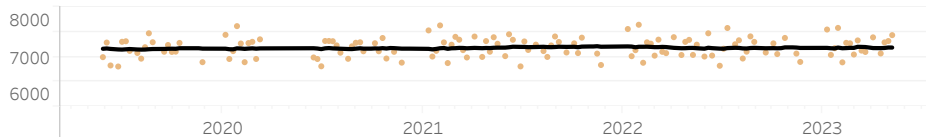

Course Yardage - Actual