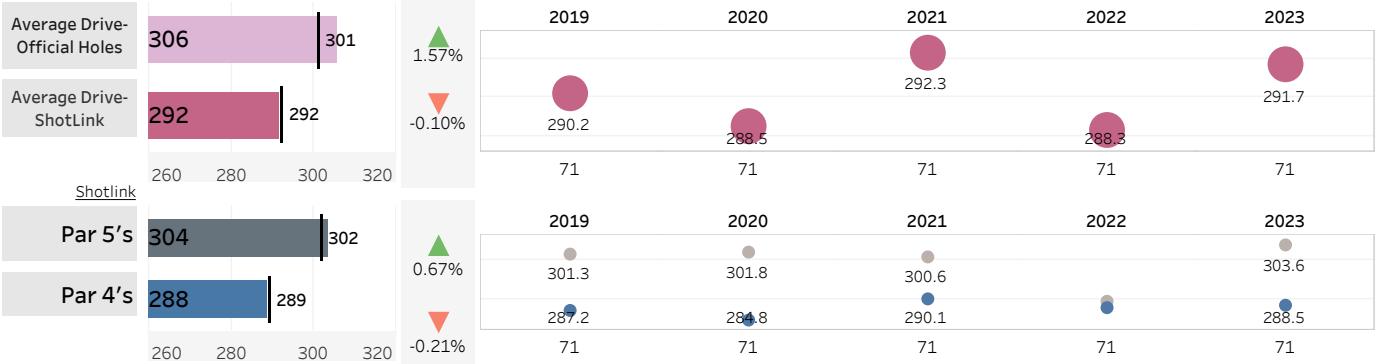

## Driving Distance and Course Yardage Trends - TPC Twin Cities

### Course Yardage

Course Yardage - Actual

## TOUR Trends non-majors

Latest Event plotted and compared to various intervals of time. Within dashboard, cursor hover reveals previous event plots, and drop-down options are enabled. ...