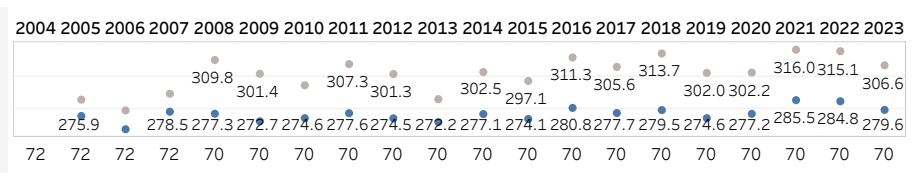

Driving Distance and Course Yardage Trends - Sedgefield Country Club

Hole Yardage

Par 3's

Average	L12 Mo	Delta
191	188	1.90%

Par 4's

Average	L12 Mo	Delta
429	429	-0.01%

Par 5's

Average	L12 Mo	Delta
533	564	-5.60%

TOUR Trends non-majors

Latest Event plotted and compared to various intervals of time. Within dashboard, cursor hover reveals previous event plots, and drop-down options are enabled. ...