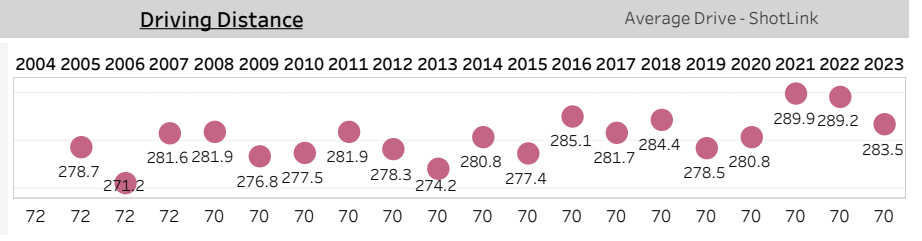

Driving Distance and Course Yardage Trends - Sedgefield Country Club

Hole Yardage

Par 3's

Average	L12 Mo	Delta
191	188	1.90%

Par 4's

Average	L12 Mo	Delta
429	429	-0.01%

Par 5's

Average	L12 Mo	Delta
533	564	-5.60%

TOUR Trends non-majors

Latest Event plotted and compared to various intervals of time. Within dashboard, cursor hover reveals previous event plots, and drop-down options are enabled. ...