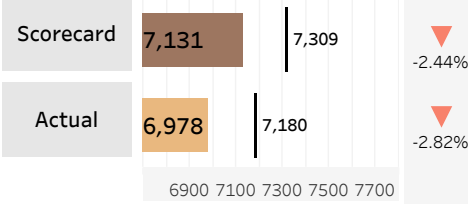

Driving Distance and Course Yardage Trends - Sedgefield Country Club

Hole Yardage

Par 3's

Average	L12 Mo	Delta
191	188	1.90%

Par 4's

Average	L12 Mo	Delta
429	429	-0.01%

Par 5's

Average	L12 Mo	Delta
533	564	-5.60%

TOUR Trends non-majors

Latest Event plotted and compared to various intervals of time. Within dashboard, cursor hover reveals previous event plots, and drop-down options are enabled. ...