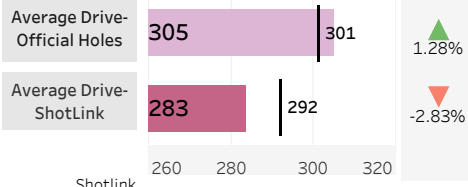

Driving Distance and Course Yardage Trends - Sedgefield Country Club

Hole Yardage

Par 3's

Average	L12 Mo	Delta
191	188	1.90%

Par 4's

Average	L12 Mo	Delta
429	429	-0.01%

Par 5's

Average	L12 Mo	Delta
533	564	-5.60%

TOUR Trends non-majors

Latest Event plotted and compared to various intervals of time. Within dashboard, cursor hover reveals previous event plots, and drop-down options are enabled. ...