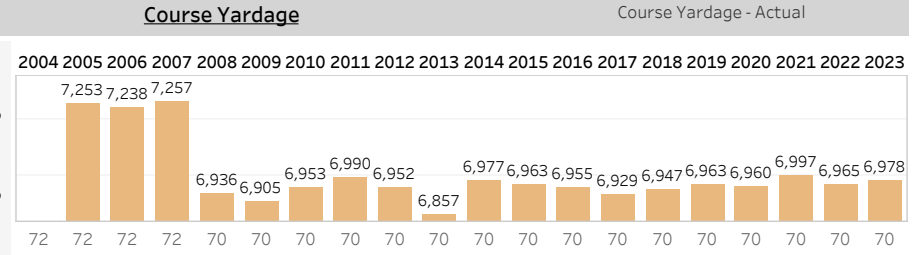

Driving Distance and Course Yardage Trends - Sedgefield Country Club

Hole Yardage

Par 3's

Average	L12 Mo	Delta
191	188	1.90%

Par 4's

Average	L12 Mo	Delta
429	429	-0.01%

Par 5's

Average	L12 Mo	Delta
533	564	-5.60%

TOUR Trends non-majors

Latest Event plotted and compared to various intervals of time. Within dashboard, cursor hover reveals previous event plots, and drop-down options are enabled. ...