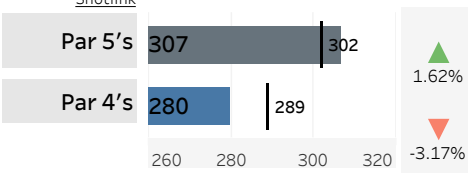

Driving Distance and Course Yardage Trends - Sedgefield Country Club

Hole Yardage

Par 3's

Average	L12 Mo	Delta
191	188	1.90%

Par 4's

Average	L12 Mo	Delta
429	429	-0.01%

Par 5's

Average	L12 Mo	Delta
533	564	-5.60%

TOUR Trends non-majors

Latest Event plotted and compared to various intervals of time. Within dashboard, cursor hover reveals previous event plots, and drop-down options are enabled. ...