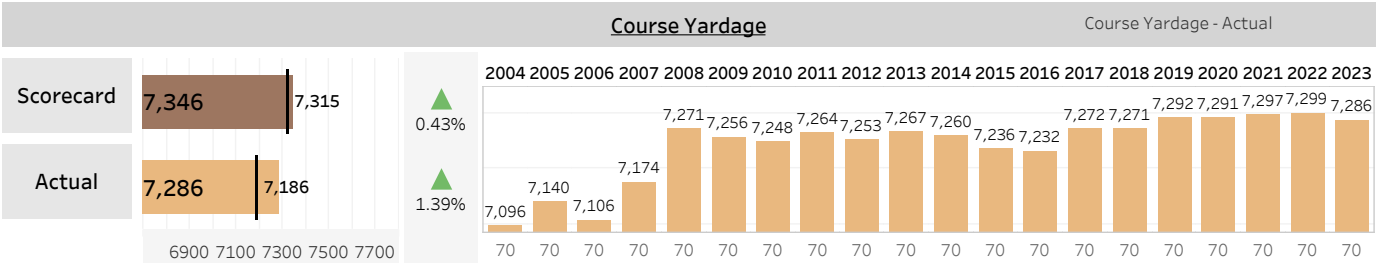

Hole Yardage

Par 3's

Average	L12 Mo	Delta
202	188	7.55%

Par 4's

Average	L12 Mo	Delta
448	431	4.00%

Par 5's

Average	L12 Mo	Delta
551	565	-2.42%

Driving Distance and Course Yardage Trends - East Lake Golf Club

TOUR Trends non-majors

Latest Event plotted and compared to various intervals of time. Within dashboard, cursor hover reveals previous event plots, and drop-down options are enabled. ...