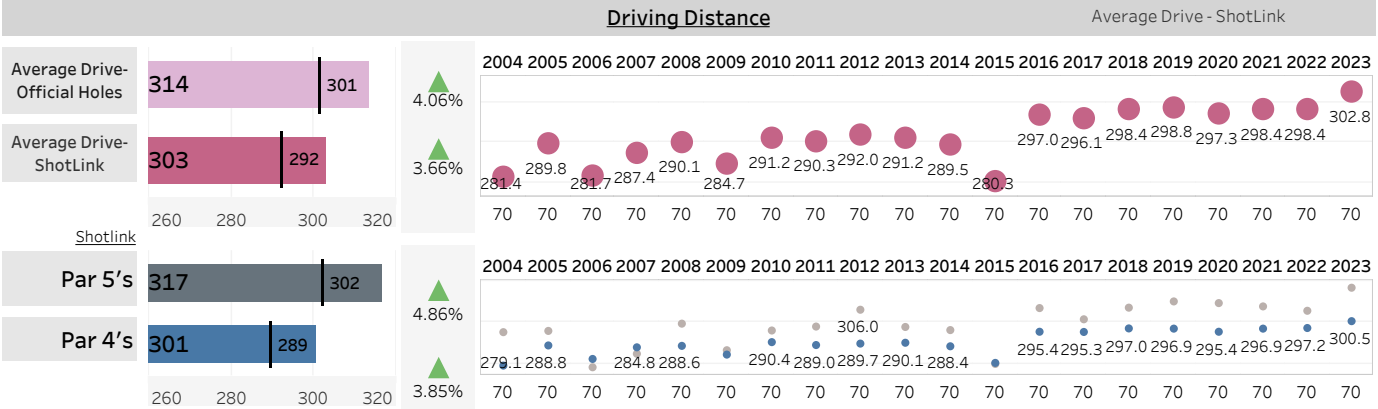

Weekly Distance Report

Event Latest Event

Latest Event

TOUR Championship

2023-08-24 - 2023-08-27

East Lake Golf Club

Metric Descriptions:

Hole Yardage: Avg Actual Yardage for par 3s, 4s, and 5s
Course Yardage: Scorecard and Actual relative to 12-mo rolling average and historical course data
Driving Distance: Official, ShotLink, Par-4s and Par-5s relative to 12-mo rolling average and historical course data

Hole Yardage

Par 3's

Average	L12 Mo	Delta
202	188	7.55%

Par 4's

Average	L12 Mo	Delta
448	431	4.00%

Par 5's

Average	L12 Mo	Delta
551	565	-2.42%

Driving Distance and Course Yardage Trends - East Lake Golf Club

TOUR Trends non-majors

Latest Event plotted and compared to various intervals of time. Within dashboard, cursor hover reveals previous event plots, and drop-down options are enabled. ...