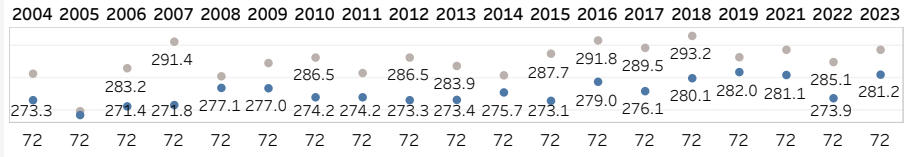

Weekly Distance Report

Event Latest Event

Latest Event

THE PLAYERS Championship

2023-03-09 - 2023-03-12

TPC Sawgrass (THE PLAYERS Stadium Course)

Metric Descriptions:

Hole Yardage: Avg Actual Yardage for par 3s, 4s, and 5s
Course Yardage: Scorecard and Actual relative to 12-mo rolling average and historical course data
Driving Distance: Official, ShotLink, Par-4s and Par-5s relative to 12-mo rolling average and historical course data

Driving Distance and Course Yardage Trends - TPC Sawgrass (THE PLAYERS Stadium Course)

Hole Yardage

Par 3's

Average	L12 Mo	Delta
176	188	-5.99%

Par 4's

Average	L12 Mo	Delta
423	431	-1.96%

Par 5's

Average	L12 Mo	Delta
548	565	-3.11%

TOUR Trends non-majors

Latest Event plotted and compared to various intervals of time. Within dashboard, cursor hover reveals previous event plots, and drop-down options are enabled. ...