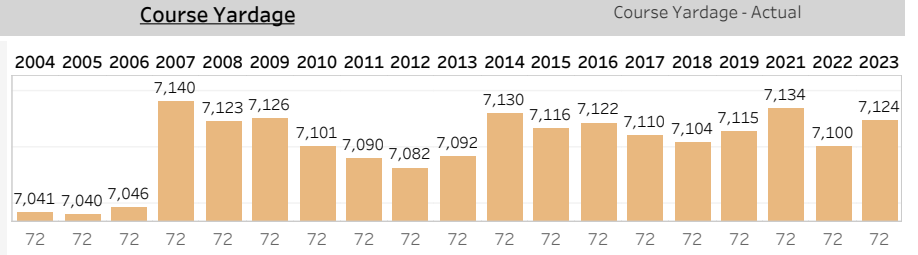

Weekly Distance Report

Event Latest Event

Latest Event

THE PLAYERS Championship

2023-03-09 - 2023-03-12

TPC Sawgrass (THE PLAYERS Stadium Course)

Metric Descriptions:

Hole Yardage: Avg Actual Yardage for par 3s, 4s, and 5s
Course Yardage: Scorecard and Actual relative to 12-mo rolling average and historical course data
Driving Distance: Official, ShotLink, Par-4s and Par-5s relative to 12-mo rolling average and historical course data

Driving Distance and Course Yardage Trends - TPC Sawgrass (THE PLAYERS Stadium Course)

Hole Yardage

Par 3's

Average	L12 Mo	Delta
176	188	-5.99%

Par 4's

Average	L12 Mo	Delta
423	431	-1.96%

Par 5's

Average	L12 Mo	Delta
548	565	-3.11%

TOUR Trends non-majors

Latest Event plotted and compared to various intervals of time. Within dashboard, cursor hover reveals previous event plots, and drop-down options are enabled. ...