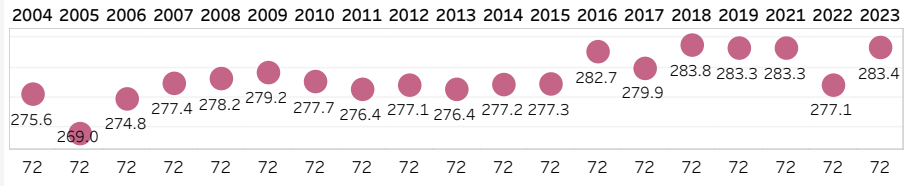

Driving Distance and Course Yardage Trends - TPC Sawgrass (THE PLAYERS Stadium Course)

Hole Yardage

Par 3's

Average	L12 Mo	Delta
176	188	-5.99%

Par 4's

Average	L12 Mo	Delta
423	431	-1.96%

Par 5's

Average	L12 Mo	Delta
548	565	-3.11%

TOUR Trends non-majors

Latest Event plotted and compared to various intervals of time. Within dashboard, cursor hover reveals previous event plots, and drop-down options are enabled. ...