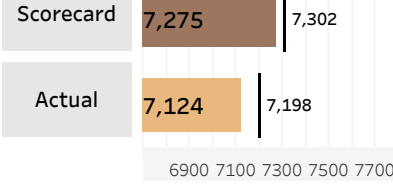

Driving Distance and Course Yardage Trends - TPC Sawgrass (THE PLAYERS Stadium Course)

Hole Yardage

Par 3's

Average	L12 Mo	Delta
176	188	-5.99%

Par 4's

Average	L12 Mo	Delta
423	431	-1.96%

Par 5's

Average	L12 Mo	Delta
548	565	-3.11%

TOUR Trends non-majors

Latest Event plotted and compared to various intervals of time. Within dashboard, cursor hover reveals previous event plots, and drop-down options are enabled. ...