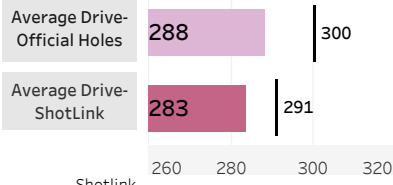

Driving Distance and Course Yardage Trends - TPC Sawgrass (THE PLAYERS Stadium Course)

Hole Yardage

Par 3's

Average	L12 Mo	Delta
176	188	-5.99%

Par 4's

Average	L12 Mo	Delta
423	431	-1.96%

Par 5's

Average	L12 Mo	Delta
548	565	-3.11%

TOUR Trends non-majors

Latest Event plotted and compared to various intervals of time. Within dashboard, cursor hover reveals previous event plots, and drop-down options are enabled. ...