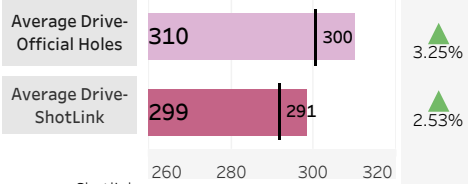

Hole Yardage

Par 3's

Average	L12 Mo	Delta
187	187	-0.52%

Par 4's

Average	L12 Mo	Delta
441	430	2.51%

Par 5's

Average	L12 Mo	Delta
593	566	4.84%

Driving Distance and Course Yardage Trends - Congaree Golf Club

Course Yardage

Course Yardage - Actual

Driving Distance

Average Drive - ShotLink

TOUR Trends non-majors

Latest Event plotted and compared to various intervals of time. Within dashboard, cursor hover reveals previous event plots, and drop-down options are enabled. ...