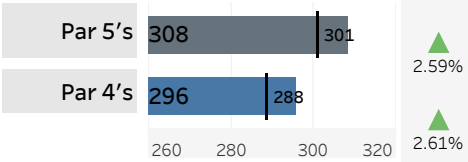

Hole Yardage

Par 3's

Average	L12 Mo	Delta
187	187	-0.52%

Par 4's

Average	L12 Mo	Delta
441	430	2.51%

Par 5's

Average	L12 Mo	Delta
593	566	4.84%

Driving Distance and Course Yardage Trends - Congaree Golf Club

Course Yardage

Course Yardage - Actual

Driving Distance

Average Drive - ShotLink

TOUR Trends non-majors

Latest Event plotted and compared to various intervals of time. Within dashboard, cursor hover reveals previous event plots, and drop-down options are enabled. ...