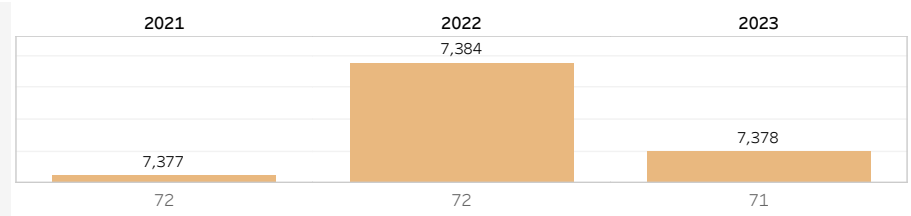

Weekly Distance Report

Event Latest Event

Latest Event

THE CJ CUP in South Carolina

2022-10-20 - 2022-10-23

Congaree Golf Club

Metric Descriptions:

Hole Yardage: Avg Actual Yardage for par 3s, 4s, and 5s
Course Yardage: Scorecard and Actual relative to 12-mo rolling average and historical course data
Driving Distance: Official, ShotLink, Par-4s and Par-5s relative to 12-mo rolling average and historical course data

Hole Yardage

Par 3's

Average	L12 Mo	Delta
187	187	-0.52%

Par 4's

Average	L12 Mo	Delta
441	430	2.51%

Par 5's

Average	L12 Mo	Delta
593	566	4.84%

Driving Distance and Course Yardage Trends - Congaree Golf Club

Course Yardage

Course Yardage - Actual

Driving Distance

Average Drive - ShotLink

TOUR Trends non-majors

Latest Event plotted and compared to various intervals of time. Within dashboard, cursor hover reveals previous event plots, and drop-down options are enabled. ...