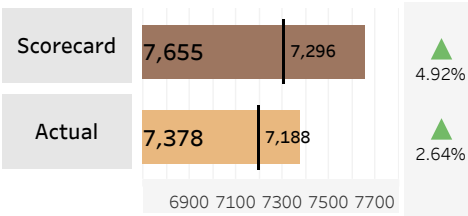

Hole Yardage

Par 3's

Average	L12 Mo	Delta
187	187	-0.52%

Par 4's

Average	L12 Mo	Delta
441	430	2.51%

Par 5's

Average	L12 Mo	Delta
593	566	4.84%

Driving Distance and Course Yardage Trends - Congaree Golf Club

Course Yardage

Course Yardage - Actual

Driving Distance

Average Drive - ShotLink

TOUR Trends non-majors

Latest Event plotted and compared to various intervals of time. Within dashboard, cursor hover reveals previous event plots, and drop-down options are enabled. ...