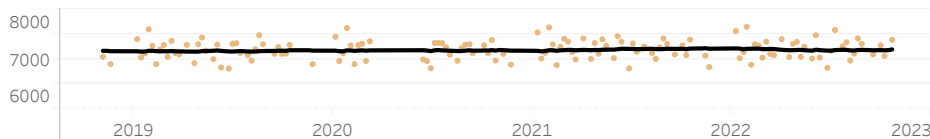

Hole Yardage

Par 3's

Average	L12 Mo	Delta
187	187	-0.52%

Par 4's

Average	L12 Mo	Delta
441	430	2.51%

Par 5's

Average	L12 Mo	Delta
593	566	4.84%

Driving Distance and Course Yardage Trends - Congaree Golf Club

Course Yardage

Course Yardage - Actual

Driving Distance

Average Drive - ShotLink

TOUR Trends non-majors

Latest Event plotted and compared to various intervals of time. Within dashboard, cursor hover reveals previous event plots, and drop-down options are enabled. ...

Course Yardage - Actual

Average Drive - ShotLink