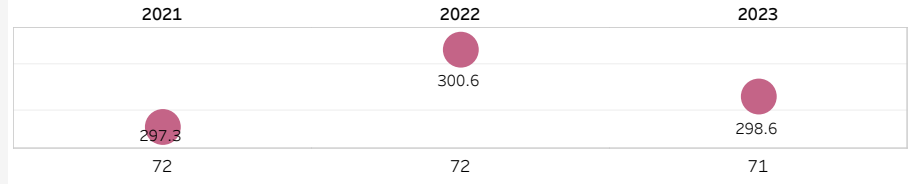

Weekly Distance Report

Event Latest Event

Latest Event

THE CJ CUP in South Carolina

2022-10-20 - 2022-10-23

Congaree Golf Club

Metric Descriptions:

Hole Yardage: Avg Actual Yardage for par 3s, 4s, and 5s
Course Yardage: Scorecard and Actual relative to 12-mo rolling average and historical course data
Driving Distance: Official, ShotLink, Par-4s and Par-5s relative to 12-mo rolling average and historical course data

Hole Yardage

Par 3's

Average	L12 Mo	Delta
187	187	-0.52%

Par 4's

Average	L12 Mo	Delta
441	430	2.51%

Par 5's

Average	L12 Mo	Delta
593	566	4.84%

Driving Distance and Course Yardage Trends - Congaree Golf Club

Course Yardage

Course Yardage - Actual

Driving Distance

Average Drive - ShotLink

TOUR Trends non-majors

Latest Event plotted and compared to various intervals of time. Within dashboard, cursor hover reveals previous event plots, and drop-down options are enabled. ...