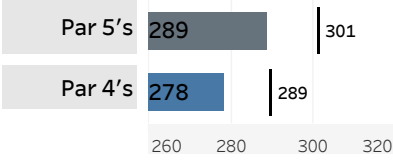

#### Par 5's

Average	L12 Mo	Delta
543	566	-4.18%

-2.23%  
-1.86%

-0.24%  
-4.07%

-4.02%  
-3.77%

## TOUR Trends non-majors

Latest Event plotted and compared to various intervals of time. Within dashboard, cursor hover reveals previous event plots, and drop-down options are enabled. ...