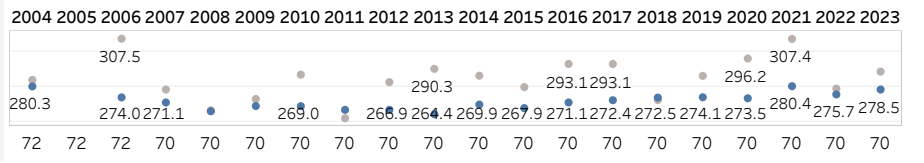

#### Par 5's

Average	L12 Mo	Delta
543	566	-4.18%

-2.23%  
-1.86%

-0.24%  
-4.07%

-4.02%  
-3.77%

## TOUR Trends non-majors

Latest Event plotted and compared to various intervals of time. Within dashboard, cursor hover reveals previous event plots, and drop-down options are enabled. ...