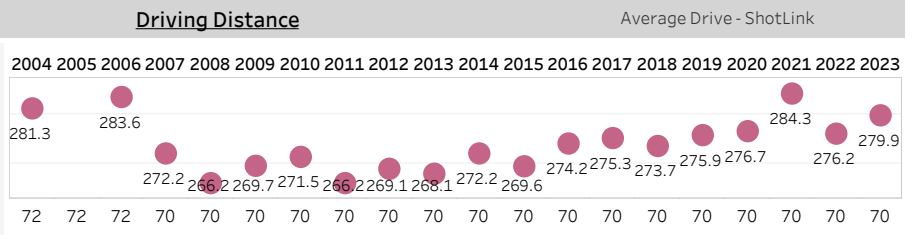

#### Par 5's

Average	L12 Mo	Delta
543	566	-4.18%

-2.23%  
-1.86%

-0.24%  
-4.07%

-4.02%  
-3.77%

## TOUR Trends non-majors

Latest Event plotted and compared to various intervals of time. Within dashboard, cursor hover reveals previous event plots, and drop-down options are enabled. ...