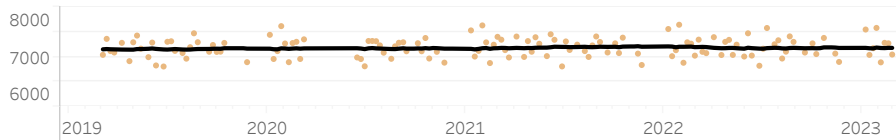

Course Yardage - Actual