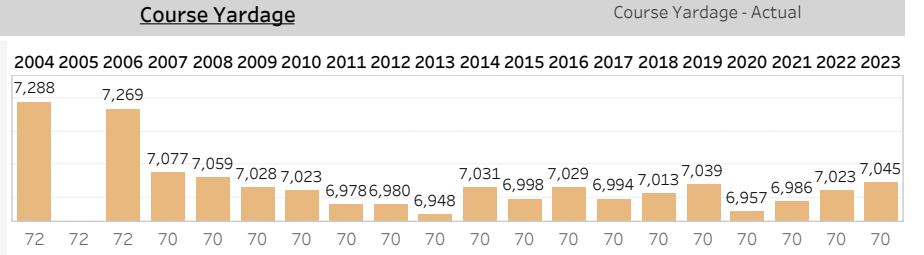

#### Par 4's

Average	L12 Mo	Delta
434	431	0.69%

#### Par 5's

Average	L12 Mo	Delta
543	566	-4.18%

-2.23%  
-1.86%

-0.24%  
-4.07%

-4.02%  
-3.77%

## TOUR Trends non-majors

Latest Event plotted and compared to various intervals of time. Within dashboard, cursor hover reveals previous event plots, and drop-down options are enabled. ...