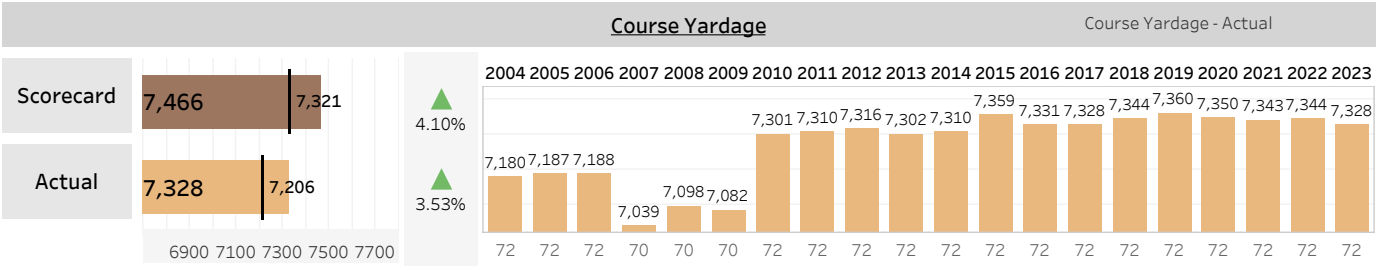

Weekly Distance Report

Event Latest Event

Latest Event

Arnold Palmer Invitational presented by Mastercard

2023-03-02 - 2023-03-05

Arnold Palmer's Bay Hill Club & Lodge

Metric Descriptions:

Hole Yardage: Avg Actual Yardage for par 3s, 4s, and 5s
Course Yardage: Scorecard and Actual relative to 12-mo rolling average and historical course data
Driving Distance: Official, ShotLink, Par-4s and Par-5s relative to 12-mo rolling average and historical course data

Driving Distance and Course Yardage Trends - Arnold Palmer's Bay Hill Club & Lodge

Hole Yardage		
Par 3's		
Average	L12 Mo	Delta
199	188	6.31%
Par 4's		
Average	L12 Mo	Delta
432	432	0.15%
Par 5's		
Average	L12 Mo	Delta
552	561	-1.50%