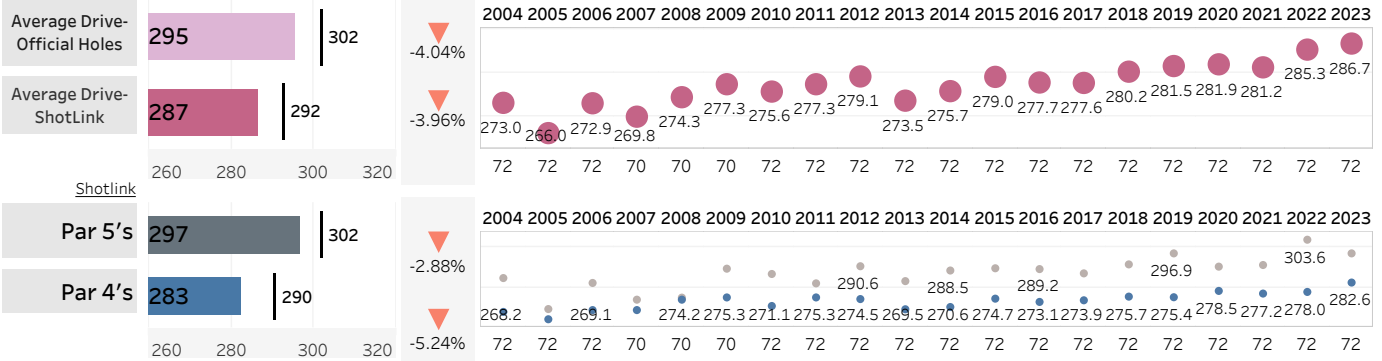

##### Metric Descriptions:

**Hole Yardage:** Avg Actual Yardage for par 3s, 4s, and 5s  
**Course Yardage:** Scorecard and Actual relative to 12-mo rolling average and historical course data  
**Driving Distance:** Official, ShotLink, Par-4s and Par-5s relative to 12-mo rolling average and historical course data

## TOUR Trends non-majors

Latest Event plotted and compared to various intervals of time. Within dashboard, cursor hover reveals previous event plots, and drop-down options are enabled. ...