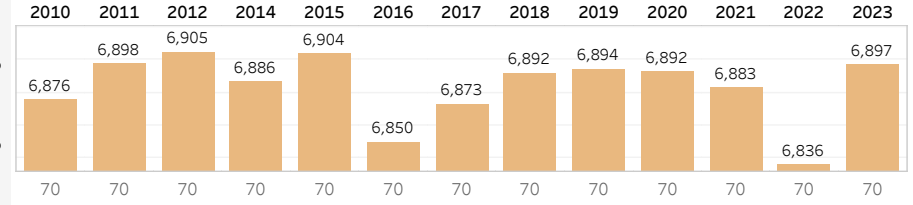

Weekly Distance Report

Event Latest Event

Latest Event

The RSM Classic

2022-11-17 - 2022-11-20

Sea Island Golf Club (Seaside Course)

Metric Descriptions:

Hole Yardage: Avg Actual Yardage for par 3s, 4s, and 5s
Course Yardage: Scorecard and Actual relative to 12-mo rolling average and historical course data
Driving Distance: Official, ShotLink, Par-4s and Par-5s relative to 12-mo rolling average and historical course data

Hole Yardage

Par 3's

Average	L12 Mo	Delta
195	187	3.93%

Par 4's

Average	L12 Mo	Delta
416	430	-3.40%

Par 5's

Average	L12 Mo	Delta
565	566	-0.19%

Driving Distance and Course Yardage Trends - Sea Island Golf Club (Seaside Course)

Course Yardage

Course Yardage - Actual

Driving Distance

Average Drive - ShotLink

TOUR Trends non-majors

Latest Event plotted and compared to various intervals of time. Within dashboard, cursor hover reveals previous event plots, and drop-down options are enabled. ...