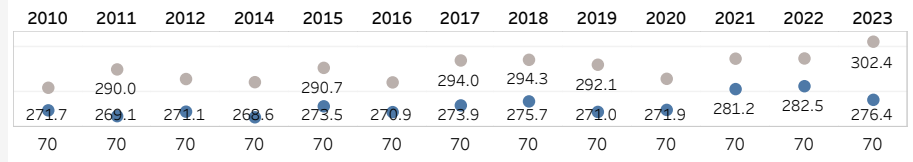

Weekly Distance Report

Event Latest Event

Latest Event

The RSM Classic

2022-11-17 - 2022-11-20

Sea Island Golf Club (Seaside Course)

Metric Descriptions:

Hole Yardage: Avg Actual Yardage for par 3s, 4s, and 5s
Course Yardage: Scorecard and Actual relative to 12-mo rolling average and historical course data
Driving Distance: Official, ShotLink, Par-4s and Par-5s relative to 12-mo rolling average and historical course data

Hole Yardage

Par 3's

Average	L12 Mo	Delta
195	187	3.93%

Par 4's

Average	L12 Mo	Delta
416	430	-3.40%

Par 5's

Average	L12 Mo	Delta
565	566	-0.19%

Driving Distance and Course Yardage Trends - Sea Island Golf Club (Seaside Course)

Course Yardage

Course Yardage - Actual

Driving Distance

Average Drive - ShotLink

TOUR Trends non-majors

Latest Event plotted and compared to various intervals of time. Within dashboard, cursor hover reveals previous event plots, and drop-down options are enabled. ...