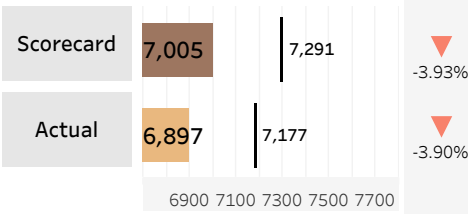

Hole Yardage

Par 3's

Average	L12 Mo	Delta
195	187	3.93%

Par 4's

Average	L12 Mo	Delta
416	430	-3.40%

Par 5's

Average	L12 Mo	Delta
565	566	-0.19%

Driving Distance and Course Yardage Trends - Sea Island Golf Club (Seaside Course)

Course Yardage

Course Yardage - Actual

Driving Distance

Average Drive - ShotLink

TOUR Trends non-majors

Latest Event plotted and compared to various intervals of time. Within dashboard, cursor hover reveals previous event plots, and drop-down options are enabled. ...