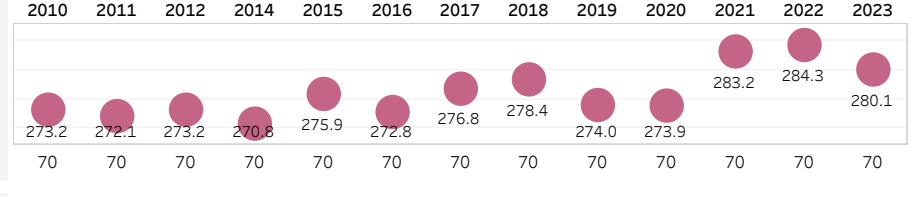

Weekly Distance Report

Event Latest Event

Latest Event

The RSM Classic

2022-11-17 - 2022-11-20

Sea Island Golf Club (Seaside Course)

Metric Descriptions:

Hole Yardage: Avg Actual Yardage for par 3s, 4s, and 5s
Course Yardage: Scorecard and Actual relative to 12-mo rolling average and historical course data
Driving Distance: Official, ShotLink, Par-4s and Par-5s relative to 12-mo rolling average and historical course data

Hole Yardage

Par 3's

Average	L12 Mo	Delta
195	187	3.93%

Par 4's

Average	L12 Mo	Delta
416	430	-3.40%

Par 5's

Average	L12 Mo	Delta
565	566	-0.19%

Driving Distance and Course Yardage Trends - Sea Island Golf Club (Seaside Course)

Course Yardage

Course Yardage - Actual

Driving Distance

Average Drive - ShotLink

TOUR Trends non-majors

Latest Event plotted and compared to various intervals of time. Within dashboard, cursor hover reveals previous event plots, and drop-down options are enabled. ...