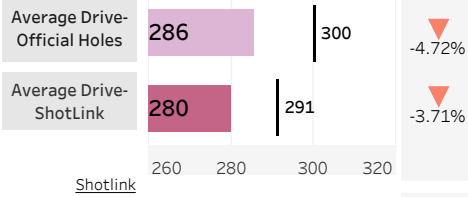

Hole Yardage

Par 3's

Average	L12 Mo	Delta
195	187	3.93%

Par 4's

Average	L12 Mo	Delta
416	430	-3.40%

Par 5's

Average	L12 Mo	Delta
565	566	-0.19%

Driving Distance and Course Yardage Trends - Sea Island Golf Club (Seaside Course)

Course Yardage

Course Yardage - Actual

Driving Distance

Average Drive - ShotLink

TOUR Trends non-majors

Latest Event plotted and compared to various intervals of time. Within dashboard, cursor hover reveals previous event plots, and drop-down options are enabled. ...