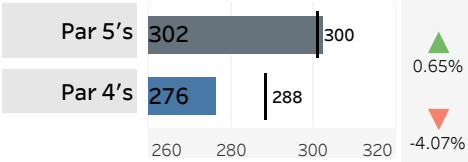

Hole Yardage

Par 3's

Average	L12 Mo	Delta
195	187	3.93%

Par 4's

Average	L12 Mo	Delta
416	430	-3.40%

Par 5's

Average	L12 Mo	Delta
565	566	-0.19%

Driving Distance and Course Yardage Trends - Sea Island Golf Club (Seaside Course)

Course Yardage

Course Yardage - Actual

Driving Distance

Average Drive - ShotLink

TOUR Trends non-majors

Latest Event plotted and compared to various intervals of time. Within dashboard, cursor hover reveals previous event plots, and drop-down options are enabled. ...