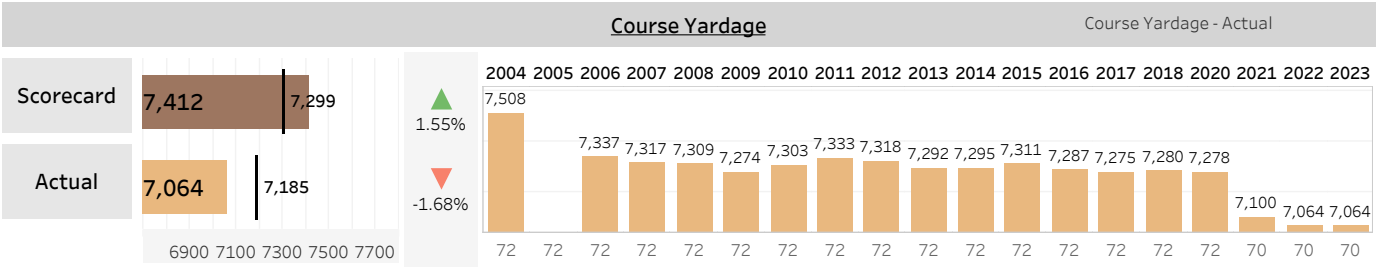

Weekly Distance Report

Event Latest Event

Latest Event

Cadence Bank Houston Open

2022-11-10 - 2022-11-13

Memorial Park Golf Course

Metric Descriptions:

Hole Yardage: Avg Actual Yardage for par 3s, 4s, and 5s
Course Yardage: Scorecard and Actual relative to 12-mo rolling average and historical course data
Driving Distance: Official, ShotLink, Par-4s and Par-5s relative to 12-mo rolling average and historical course data

Driving Distance and Course Yardage Trends - Memorial Park Golf Course

Hole Yardage		
Par 3's		
Average	L12 Mo	Delta
175	187	-6.62%
Par 4's		
Average	L12 Mo	Delta
448	431	4.02%
Par 5's		
Average	L12 Mo	Delta
570	566	0.69%