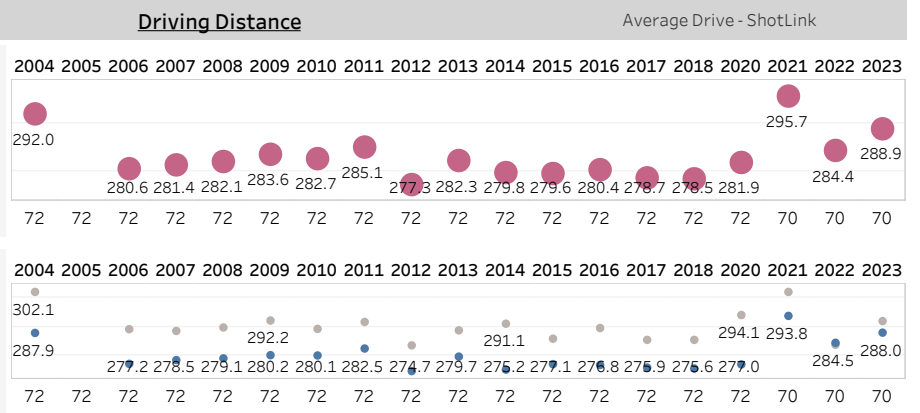

Weekly Distance Report

Event Latest Event

Latest Event

Cadence Bank Houston Open

2022-11-10 - 2022-11-13

Memorial Park Golf Course

Metric Descriptions:

Hole Yardage: Avg Actual Yardage for par 3s, 4s, and 5s
Course Yardage: Scorecard and Actual relative to 12-mo rolling average and historical course data
Driving Distance: Official, ShotLink, Par-4s and Par-5s relative to 12-mo rolling average and historical course data

Driving Distance and Course Yardage Trends - Memorial Park Golf Course

Hole Yardage		
Par 3's		
Average	L12 Mo	Delta
175	187	-6.62%
Par 4's		
Average	L12 Mo	Delta
448	431	4.02%
Par 5's		
Average	L12 Mo	Delta
570	566	0.69%

Average Drive-Official Holes	295	300	-1.79%	
Average Drive-ShotLink	289	291	-0.77%	
Shotlink	260	280	300	320
Par 5's	292	300	-2.81%	
Par 4's	288	288	-0.13%	

TOUR Trends non-majors

Latest Event plotted and compared to various intervals of time. Within dashboard, cursor hover reveals previous event plots, and drop-down options are enabled. ...