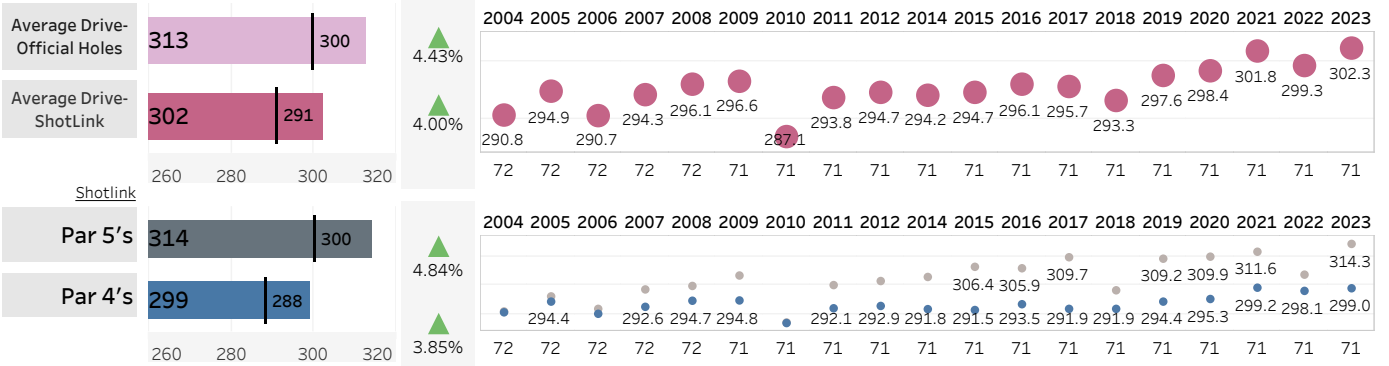

Weekly Distance Report

Event Latest Event

Latest Event

Shriners Children's Open

2022-10-06 - 2022-10-09

TPC Summerlin

Metric Descriptions:

Hole Yardage: Avg Actual Yardage for par 3s, 4s, and 5s
Course Yardage: Scorecard and Actual relative to 12-mo rolling average and historical course data
Driving Distance: Official, ShotLink, Par-4s and Par-5s relative to 12-mo rolling average and historical course data

Hole Yardage

Par 3's

Average	L12 Mo	Delta
188	187	0.37%

Par 4's

Average	L12 Mo	Delta
421	430	-2.15%

Par 5's

Average	L12 Mo	Delta
558	565	-1.20%

Driving Distance and Course Yardage Trends - TPC Summerlin

Course Yardage

Course Yardage - Actual

Driving Distance

Average Drive - ShotLink

TOUR Trends non-majors

Latest Event plotted and compared to various intervals of time. Within dashboard, cursor hover reveals previous event plots, and drop-down options are enabled. ...