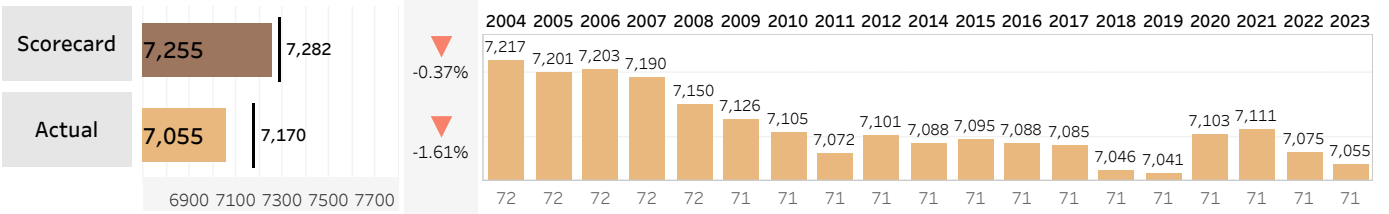

Weekly Distance Report

Event Latest Event

Latest Event

Shriners Children's Open

2022-10-06 - 2022-10-09

TPC Summerlin

Metric Descriptions:

Hole Yardage: Avg Actual Yardage for par 3s, 4s, and 5s
Course Yardage: Scorecard and Actual relative to 12-mo rolling average and historical course data
Driving Distance: Official, ShotLink, Par-4s and Par-5s relative to 12-mo rolling average and historical course data

Hole Yardage

Par 3's

Average	L12 Mo	Delta
188	187	0.37%

Par 4's

Average	L12 Mo	Delta
421	430	-2.15%

Par 5's

Average	L12 Mo	Delta
558	565	-1.20%

Driving Distance and Course Yardage Trends - TPC Summerlin

Course Yardage

Course Yardage - Actual

Driving Distance

Average Drive - ShotLink

TOUR Trends non-majors

Latest Event plotted and compared to various intervals of time. Within dashboard, cursor hover reveals previous event plots, and drop-down options are enabled. ...