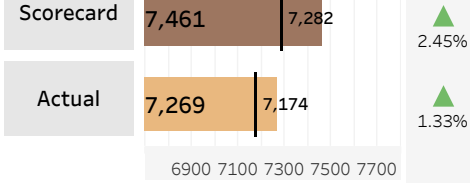

Driving Distance and Course Yardage Trends - The Country Club of Jackson

Hole Yardage

Par 3's

Average	L12 Mo	Delta
187	187	-0.39%

Par 4's

Average	L12 Mo	Delta
422	430	-2.00%

Par 5's

Average	L12 Mo	Delta
577	565	2.00%

Course Yardage

Course Yardage - Actual

Driving Distance

Average Drive - ShotLink

TOUR Trends non-majors

Latest Event plotted and compared to various intervals of time. Within dashboard, cursor hover reveals previous event plots, and drop-down options are enabled. ...