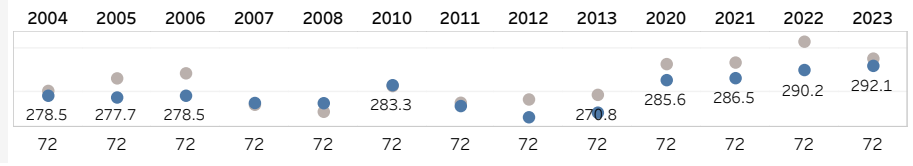

Driving Distance and Course Yardage Trends - The Country Club of Jackson

Hole Yardage

Par 3's

Average	L12 Mo	Delta
187	187	-0.39%

Par 4's

Average	L12 Mo	Delta
422	430	-2.00%

Par 5's

Average	L12 Mo	Delta
577	565	2.00%

Course Yardage

Course Yardage - Actual

Driving Distance

Average Drive - ShotLink

TOUR Trends non-majors

Latest Event plotted and compared to various intervals of time. Within dashboard, cursor hover reveals previous event plots, and drop-down options are enabled. ...