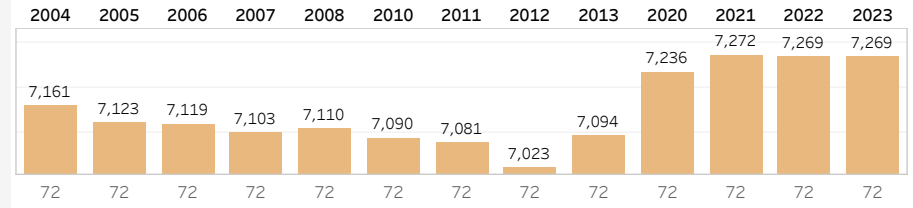

Weekly Distance Report

Event Latest Event

Latest Event

Sanderson Farms Championship

2022-09-29 - 2022-10-02

The Country Club of Jackson

Metric Descriptions:

Hole Yardage: Avg Actual Yardage for par 3s, 4s, and 5s
Course Yardage: Scorecard and Actual relative to 12-mo rolling average and historical course data
Driving Distance: Official, ShotLink, Par-4s and Par-5s relative to 12-mo rolling average and historical course data

Driving Distance and Course Yardage Trends - The Country Club of Jackson

Hole Yardage

Par 3's

Average	L12 Mo	Delta
187	187	-0.39%

Par 4's

Average	L12 Mo	Delta
422	430	-2.00%

Par 5's

Average	L12 Mo	Delta
577	565	2.00%

Course Yardage

Course Yardage - Actual

Driving Distance

Average Drive - ShotLink

TOUR Trends non-majors

Latest Event plotted and compared to various intervals of time. Within dashboard, cursor hover reveals previous event plots, and drop-down options are enabled. ...