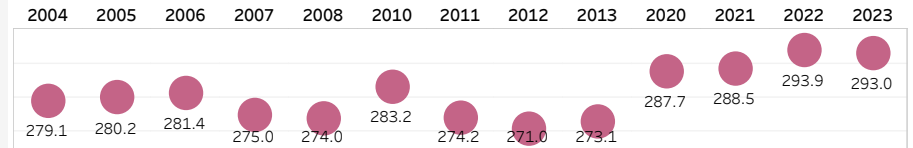

Driving Distance and Course Yardage Trends - The Country Club of Jackson

Hole Yardage

Par 3's

Average	L12 Mo	Delta
187	187	-0.39%

Par 4's

Average	L12 Mo	Delta
422	430	-2.00%

Par 5's

Average	L12 Mo	Delta
577	565	2.00%

Course Yardage

Course Yardage - Actual

Driving Distance

Average Drive - ShotLink

TOUR Trends non-majors

Latest Event plotted and compared to various intervals of time. Within dashboard, cursor hover reveals previous event plots, and drop-down options are enabled. ...