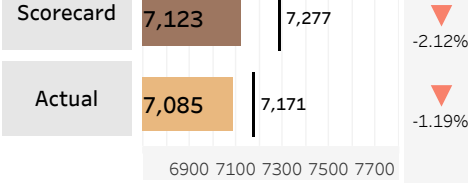

Driving Distance and Course Yardage Trends - Silverado Resort and Spa (North Course)

Hole Yardage

Par 3's

Average	L12 Mo	Delta
187	187	-0.03%

Par 4's

Average	L12 Mo	Delta
409	430	-5.08%

Par 5's

Average	L12 Mo	Delta
563	565	-0.43%

TOUR Trends non-majors

Latest Event plotted and compared to various intervals of time. Within dashboard, cursor hover reveals previous event plots, and drop-down options are enabled. ..