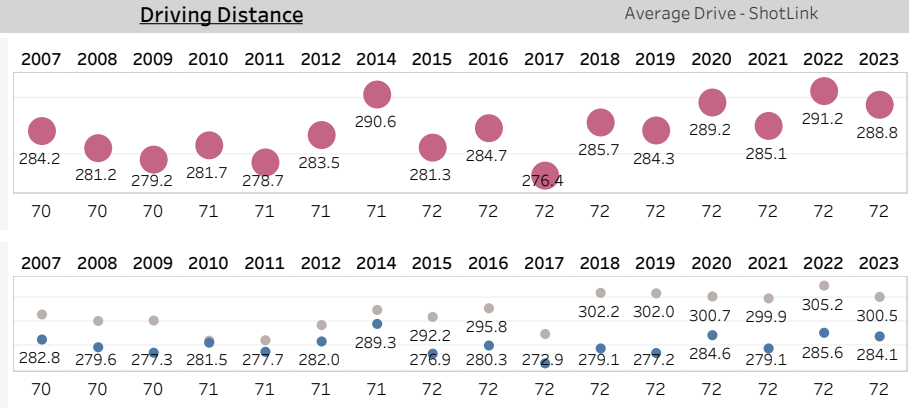

Weekly Distance Report

Event Latest Event

Latest Event

Fortinet Championship

Sep 15 2022 - Sep 18 2022

Silverado Resort and Spa (North Course)

Metric Descriptions:

Hole Yardage: Avg Actual Yardage for par 3s, 4s, and 5s
Course Yardage: Scorecard and Actual relative to 12-mo rolling average and historical course data
Driving Distance: Official, ShotLink, Par-4s and Par-5s relative to 12-mo rolling average and historical course data

Driving Distance and Course Yardage Trends - Silverado Resort and Spa (North Course)

Hole Yardage

Par 3's

Average	L12 Mo	Delta
187	187	-0.03%

Par 4's

Average	L12 Mo	Delta
409	430	-5.08%

Par 5's

Average	L12 Mo	Delta
563	565	-0.43%

TOUR Trends non-majors

Latest Event plotted and compared to various intervals of time. Within dashboard, cursor hover reveals previous event plots, and drop-down options are enabled. ..