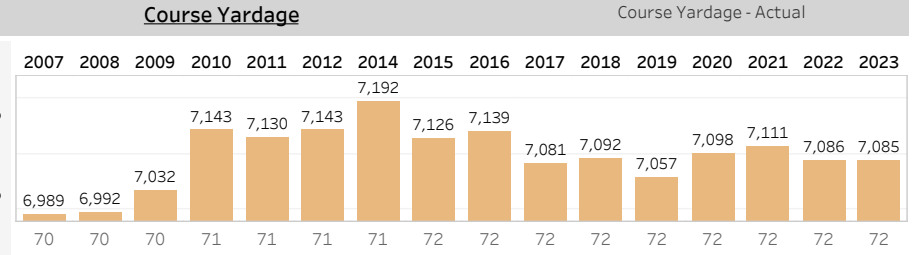

Weekly Distance Report

Event Latest Event

Latest Event

Fortinet Championship

Sep 15 2022 - Sep 18 2022

Silverado Resort and Spa (North Course)

Metric Descriptions:

Hole Yardage: Avg Actual Yardage for par 3s, 4s, and 5s
Course Yardage: Scorecard and Actual relative to 12-mo rolling average and historical course data
Driving Distance: Official, ShotLink, Par-4s and Par-5s relative to 12-mo rolling average and historical course data

Driving Distance and Course Yardage Trends - Silverado Resort and Spa (North Course)

Hole Yardage

Par 3's

Average	L12 Mo	Delta
187	187	-0.03%

Par 4's

Average	L12 Mo	Delta
409	430	-5.08%

Par 5's

Average	L12 Mo	Delta
563	565	-0.43%

TOUR Trends non-majors

Latest Event plotted and compared to various intervals of time. Within dashboard, cursor hover reveals previous event plots, and drop-down options are enabled. ..