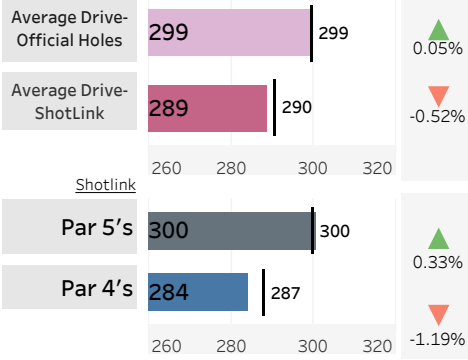

Driving Distance and Course Yardage Trends - Silverado Resort and Spa (North Course)

Hole Yardage

Par 3's

Average	L12 Mo	Delta
187	187	-0.03%

Par 4's

Average	L12 Mo	Delta
409	430	-5.08%

Par 5's

Average	L12 Mo	Delta
563	565	-0.43%

TOUR Trends non-majors

Latest Event plotted and compared to various intervals of time. Within dashboard, cursor hover reveals previous event plots, and drop-down options are enabled. ..