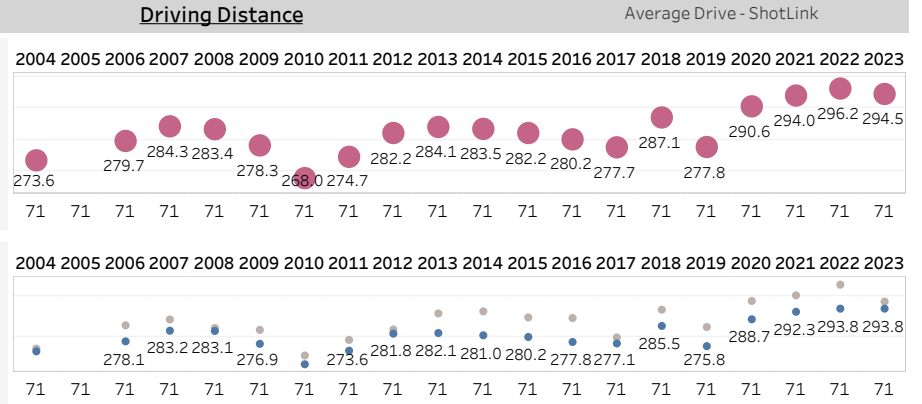

Weekly Distance Report

Event Latest Event

Latest Event

The Genesis Invitational

2023-02-16 - 2023-02-19

The Riviera Country Club

Metric Descriptions:

Hole Yardage: Avg Actual Yardage for par 3s, 4s, and 5s
Course Yardage: Scorecard and Actual relative to 12-mo rolling average and historical course data
Driving Distance: Official, ShotLink, Par-4s and Par-5s relative to 12-mo rolling average and historical course data

Driving Distance and Course Yardage Trends - The Riviera Country Club

Hole Yardage

Par 3's		
Average	L12 Mo	Delta
193	187	3.21%
Par 4's		
Average	L12 Mo	Delta
439	431	1.92%
Par 5's		
Average	L12 Mo	Delta
557	567	-1.91%

TOUR Trends non-majors

Latest Event plotted and compared to various intervals of time. Within dashboard, cursor hover reveals previous event plots, and drop-down options are enabled. ...