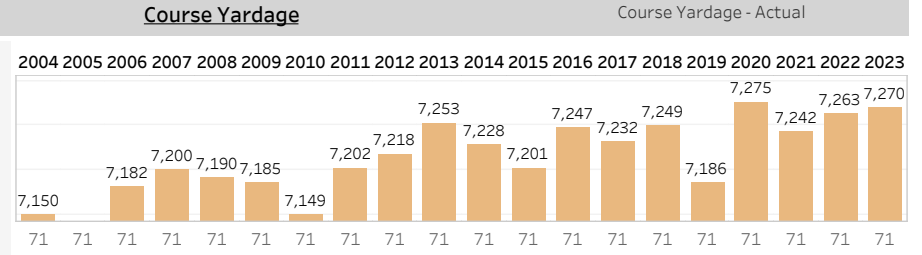

Weekly Distance Report

Event Latest Event

Latest Event

The Genesis Invitational

2023-02-16 - 2023-02-19

The Riviera Country Club

Metric Descriptions:

Hole Yardage: Avg Actual Yardage for par 3s, 4s, and 5s
Course Yardage: Scorecard and Actual relative to 12-mo rolling average and historical course data
Driving Distance: Official, ShotLink, Par-4s and Par-5s relative to 12-mo rolling average and historical course data

Driving Distance and Course Yardage Trends - The Riviera Country Club

Hole Yardage

Par 3's		
Average	L12 Mo	Delta
193	187	3.21%
Par 4's		
Average	L12 Mo	Delta
439	431	1.92%
Par 5's		
Average	L12 Mo	Delta
557	567	-1.91%

TOUR Trends non-majors

Latest Event plotted and compared to various intervals of time. Within dashboard, cursor hover reveals previous event plots, and drop-down options are enabled. ...