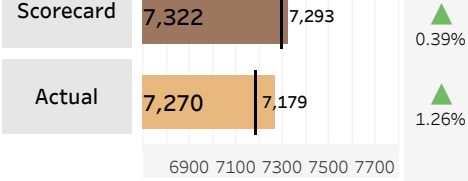

Weekly Distance Report

Event Latest Event

Latest Event

The Genesis Invitational

2023-02-16 - 2023-02-19

The Riviera Country Club

Metric Descriptions:

Hole Yardage: Avg Actual Yardage for par 3s, 4s, and 5s
Course Yardage: Scorecard and Actual relative to 12-mo rolling average and historical course data
Driving Distance: Official, ShotLink, Par-4s and Par-5s relative to 12-mo rolling average and historical course data

Driving Distance and Course Yardage Trends - The Riviera Country Club

Hole Yardage

Par 3's		
Average	L12 Mo	Delta
193	187	3.21%
Par 4's		
Average	L12 Mo	Delta
439	431	1.92%
Par 5's		
Average	L12 Mo	Delta
557	567	-1.91%

TOUR Trends non-majors

Latest Event plotted and compared to various intervals of time. Within dashboard, cursor hover reveals previous event plots, and drop-down options are enabled. ...