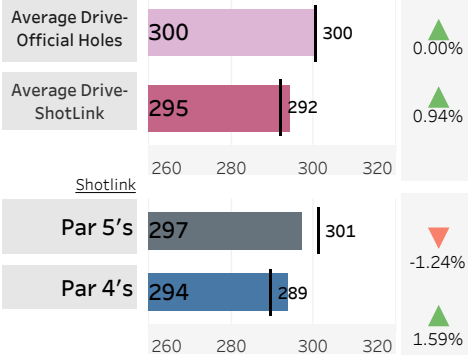

Weekly Distance Report

Event Latest Event

Latest Event

The Genesis Invitational

2023-02-16 - 2023-02-19

The Riviera Country Club

Metric Descriptions:

Hole Yardage: Avg Actual Yardage for par 3s, 4s, and 5s
Course Yardage: Scorecard and Actual relative to 12-mo rolling average and historical course data
Driving Distance: Official, ShotLink, Par-4s and Par-5s relative to 12-mo rolling average and historical course data

Driving Distance and Course Yardage Trends - The Riviera Country Club

Hole Yardage

Par 3's		
Average	L12 Mo	Delta
193	187	3.21%
Par 4's		
Average	L12 Mo	Delta
439	431	1.92%
Par 5's		
Average	L12 Mo	Delta
557	567	-1.91%

TOUR Trends non-majors

Latest Event plotted and compared to various intervals of time. Within dashboard, cursor hover reveals previous event plots, and drop-down options are enabled. ...