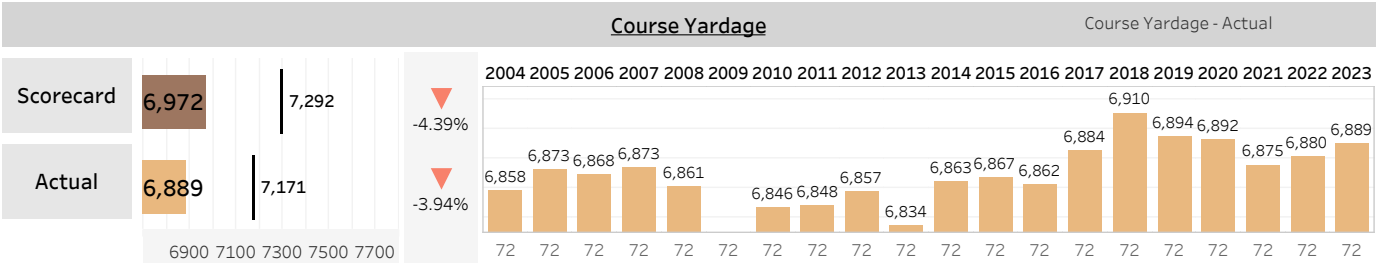

Weekly Distance Report

Event Latest Event

Latest Event

AT&T Pebble Beach Pro-Am

2023-02-02 - 2023-02-05

Pebble Beach Golf Links

Metric Descriptions:

Hole Yardage: Avg Actual Yardage for par 3s, 4s, and 5s
Course Yardage: Scorecard and Actual relative to 12-mo rolling average and historical course data
Driving Distance: Official, ShotLink, Par-4s and Par-5s relative to 12-mo rolling average and historical course data

Driving Distance and Course Yardage Trends - Pebble Beach Golf Links

Hole Yardage		
Par 3's		
Average	L12 Mo	Delta
169	187	-9.73%
Par 4's		
Average	L12 Mo	Delta
407	430	-5.18%
Par 5's		
Average	L12 Mo	Delta
535	567	-5.71%

TOUR Trends non-majors

Latest Event plotted and compared to various intervals of time. Within dashboard, cursor hover reveals previous event plots, and drop-down options are enabled. ...