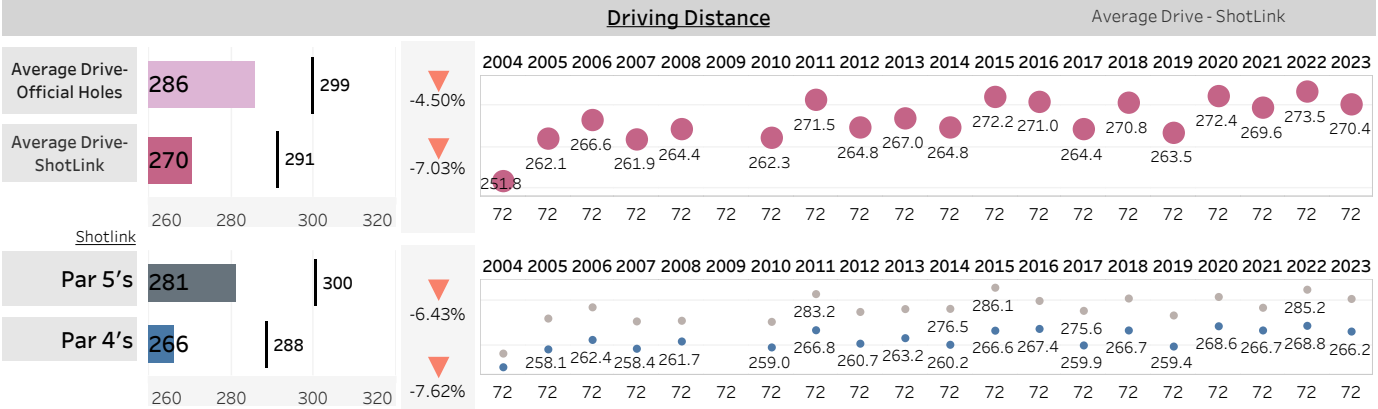

Weekly Distance Report

Event Latest Event

Latest Event

AT&T Pebble Beach Pro-Am

2023-02-02 - 2023-02-05

Pebble Beach Golf Links

Metric Descriptions:

Hole Yardage: Avg Actual Yardage for par 3s, 4s, and 5s
Course Yardage: Scorecard and Actual relative to 12-mo rolling average and historical course data
Driving Distance: Official, ShotLink, Par-4s and Par-5s relative to 12-mo rolling average and historical course data

Driving Distance and Course Yardage Trends - Pebble Beach Golf Links

Hole Yardage		
Par 3's		
Average	L12 Mo	Delta
169	187	-9.73%
Par 4's		
Average	L12 Mo	Delta
407	430	-5.18%
Par 5's		
Average	L12 Mo	Delta
535	567	-5.71%

TOUR Trends non-majors

Latest Event plotted and compared to various intervals of time. Within dashboard, cursor hover reveals previous event plots, and drop-down options are enabled. ...