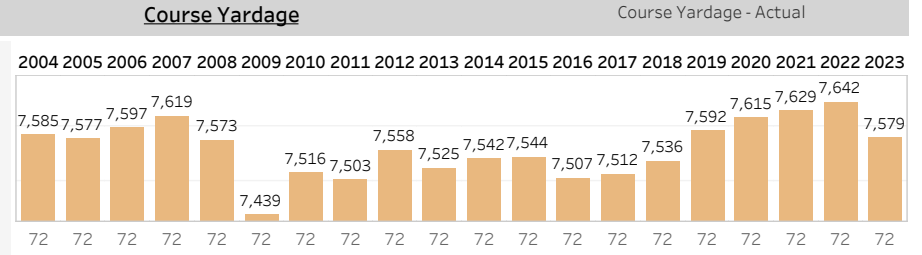

Weekly Distance Report

Event Latest Event

Latest Event

Farmers Insurance Open

2023-01-25 - 2023-01-28

Torrey Pines Golf Course (South Course)

Metric Descriptions:

Hole Yardage: Avg Actual Yardage for par 3s, 4s, and 5s
Course Yardage: Scorecard and Actual relative to 12-mo rolling average and historical course data
Driving Distance: Official, ShotLink, Par-4s and Par-5s relative to 12-mo rolling average and historical course data

Driving Distance and Course Yardage Trends - Torrey Pines Golf Course (South Course)

Hole Yardage

Par 3's

Average	L12 Mo	Delta
191	187	2.18%

Par 4's

Average	L12 Mo	Delta
453	430	5.18%

Par 5's

Average	L12 Mo	Delta
571	568	0.52%

TOUR Trends non-majors

Latest Event plotted and compared to various intervals of time. Within dashboard, cursor hover reveals previous event plots, and drop-down options are enabled. ...