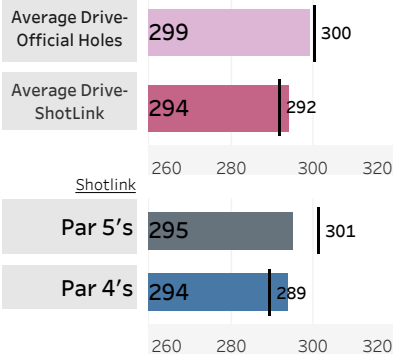

Weekly Distance Report

Event Latest Event

Latest Event

Farmers Insurance Open

2023-01-25 - 2023-01-28

Torrey Pines Golf Course (South Course)

Metric Descriptions:

Hole Yardage: Avg Actual Yardage for par 3s, 4s, and 5s
Course Yardage: Scorecard and Actual relative to 12-mo rolling average and historical course data
Driving Distance: Official, ShotLink, Par-4s and Par-5s relative to 12-mo rolling average and historical course data

Driving Distance and Course Yardage Trends - Torrey Pines Golf Course (South Course)

Hole Yardage

Par 3's

Average	L12 Mo	Delta
191	187	2.18%

Par 4's

Average	L12 Mo	Delta
453	430	5.18%

Par 5's

Average	L12 Mo	Delta
571	568	0.52%

TOUR Trends non-majors

Latest Event plotted and compared to various intervals of time. Within dashboard, cursor hover reveals previous event plots, and drop-down options are enabled. ...