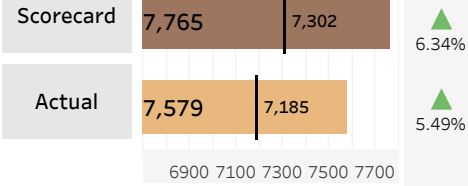

Driving Distance and Course Yardage Trends - Torrey Pines Golf Course (South Course)

Hole Yardage

Par 3's

Average	L12 Mo	Delta
191	187	2.18%

Par 4's

Average	L12 Mo	Delta
453	430	5.18%

Par 5's

Average	L12 Mo	Delta
571	568	0.52%

TOUR Trends non-majors

Latest Event plotted and compared to various intervals of time. Within dashboard, cursor hover reveals previous event plots, and drop-down options are enabled. ...