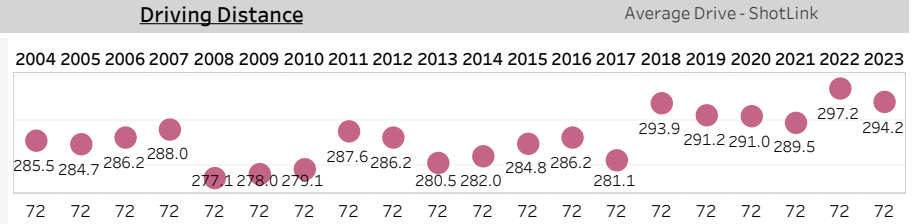

Weekly Distance Report

Event Latest Event

Latest Event

Farmers Insurance Open

2023-01-25 - 2023-01-28

Torrey Pines Golf Course (South Course)

Metric Descriptions:

Hole Yardage: Avg Actual Yardage for par 3s, 4s, and 5s
Course Yardage: Scorecard and Actual relative to 12-mo rolling average and historical course data
Driving Distance: Official, ShotLink, Par-4s and Par-5s relative to 12-mo rolling average and historical course data

Driving Distance and Course Yardage Trends - Torrey Pines Golf Course (South Course)

Hole Yardage

Par 3's

Average	L12 Mo	Delta
191	187	2.18%

Par 4's

Average	L12 Mo	Delta
453	430	5.18%

Par 5's

Average	L12 Mo	Delta
571	568	0.52%

TOUR Trends non-majors

Latest Event plotted and compared to various intervals of time. Within dashboard, cursor hover reveals previous event plots, and drop-down options are enabled. ...