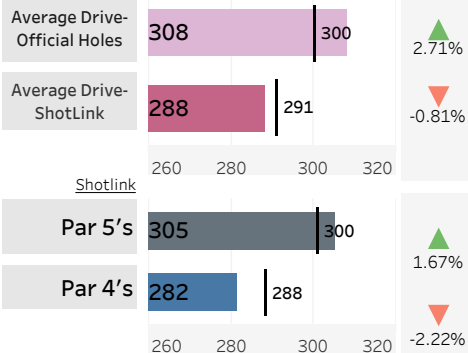

Weekly Distance Report

Event Latest Event

Latest Event

The American Express

2023-01-19 - 2023-01-22

Pete Dye Stadium Course

Metric Descriptions:

Hole Yardage: Avg Actual Yardage for par 3s, 4s, and 5s
Course Yardage: Scorecard and Actual relative to 12-mo rolling average and historical course data
Driving Distance: Official, ShotLink, Par-4s and Par-5s relative to 12-mo rolling average and historical course data

Driving Distance and Course Yardage Trends - Pete Dye Stadium Course

Hole Yardage

Par 3's		
Average	L12 Mo	Delta
188	188	0.11%
Par 4's		
Average	L12 Mo	Delta
413	430	-3.94%
Par 5's		
Average	L12 Mo	Delta
573	567	1.05%