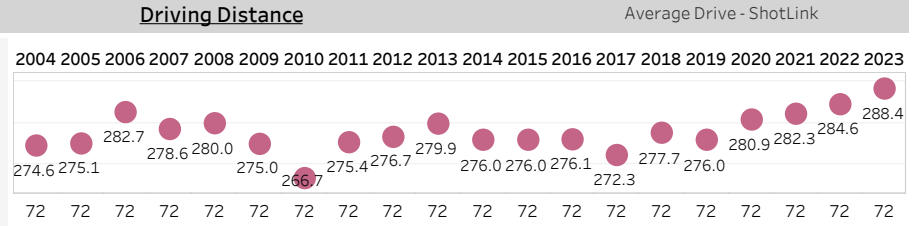

Weekly Distance Report

Event Latest Event

Latest Event

The American Express

2023-01-19 - 2023-01-22

Pete Dye Stadium Course

Metric Descriptions:

Hole Yardage: Avg Actual Yardage for par 3s, 4s, and 5s
Course Yardage: Scorecard and Actual relative to 12-mo rolling average and historical course data
Driving Distance: Official, ShotLink, Par-4s and Par-5s relative to 12-mo rolling average and historical course data

Driving Distance and Course Yardage Trends - Pete Dye Stadium Course

Hole Yardage

Par 3's		
Average	L12 Mo	Delta
188	188	0.11%
Par 4's		
Average	L12 Mo	Delta
413	430	-3.94%
Par 5's		
Average	L12 Mo	Delta
573	567	1.05%