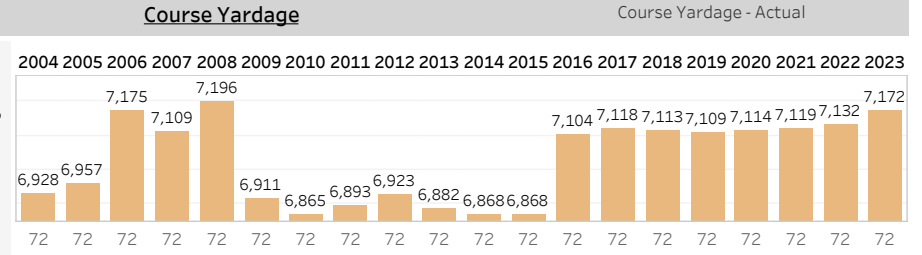

Weekly Distance Report

Event Latest Event

Latest Event

The American Express

2023-01-19 - 2023-01-22

Pete Dye Stadium Course

Metric Descriptions:

Hole Yardage: Avg Actual Yardage for par 3s, 4s, and 5s
Course Yardage: Scorecard and Actual relative to 12-mo rolling average and historical course data
Driving Distance: Official, ShotLink, Par-4s and Par-5s relative to 12-mo rolling average and historical course data

Driving Distance and Course Yardage Trends - Pete Dye Stadium Course

Hole Yardage

Par 3's		
Average	L12 Mo	Delta
188	188	0.11%
Par 4's		
Average	L12 Mo	Delta
413	430	-3.94%
Par 5's		
Average	L12 Mo	Delta
573	567	1.05%