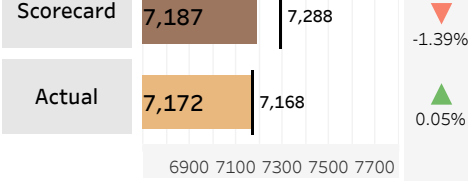

Weekly Distance Report

Event Latest Event

Latest Event

The American Express

2023-01-19 - 2023-01-22

Pete Dye Stadium Course

Metric Descriptions:

Hole Yardage: Avg Actual Yardage for par 3s, 4s, and 5s
Course Yardage: Scorecard and Actual relative to 12-mo rolling average and historical course data
Driving Distance: Official, ShotLink, Par-4s and Par-5s relative to 12-mo rolling average and historical course data

Driving Distance and Course Yardage Trends - Pete Dye Stadium Course

Hole Yardage

Par 3's		
Average	L12 Mo	Delta
188	188	0.11%
Par 4's		
Average	L12 Mo	Delta
413	430	-3.94%
Par 5's		
Average	L12 Mo	Delta
573	567	1.05%