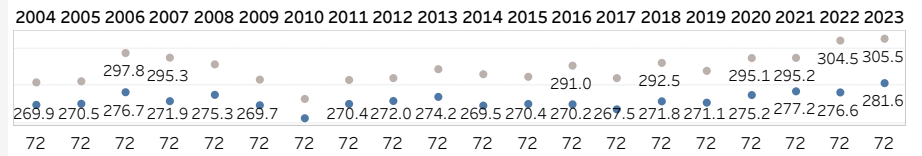

Weekly Distance Report

Event Latest Event

Latest Event

The American Express

2023-01-19 - 2023-01-22

Pete Dye Stadium Course

Metric Descriptions:

Hole Yardage: Avg Actual Yardage for par 3s, 4s, and 5s
Course Yardage: Scorecard and Actual relative to 12-mo rolling average and historical course data
Driving Distance: Official, ShotLink, Par-4s and Par-5s relative to 12-mo rolling average and historical course data

Driving Distance and Course Yardage Trends - Pete Dye Stadium Course

Hole Yardage

Par 3's		
Average	L12 Mo	Delta
188	188	0.11%
Par 4's		
Average	L12 Mo	Delta
413	430	-3.94%
Par 5's		
Average	L12 Mo	Delta
573	567	1.05%