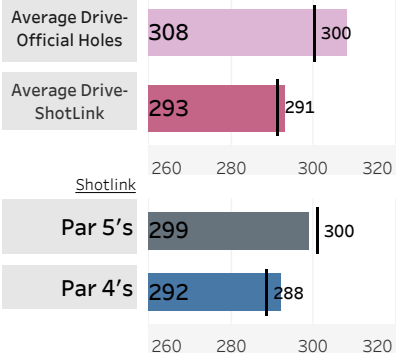

Weekly Distance Report

Event Latest Event

Latest Event

Sony Open in Hawaii

2023-01-12 - 2023-01-15

Waialae Country Club

Metric Descriptions:

Hole Yardage: Avg Actual Yardage for par 3s, 4s, and 5s
Course Yardage: Scorecard and Actual relative to 12-mo rolling average and historical course data
Driving Distance: Official, ShotLink, Par-4s and Par-5s relative to 12-mo rolling average and historical course data

Driving Distance and Course Yardage Trends - Waialae Country Club

Hole Yardage

Par 3's		
Average	L12 Mo	Delta
187	188	-0.19%
Par 4's		
Average	L12 Mo	Delta
437	431	1.51%
Par 5's		
Average	L12 Mo	Delta
521	566	-7.95%