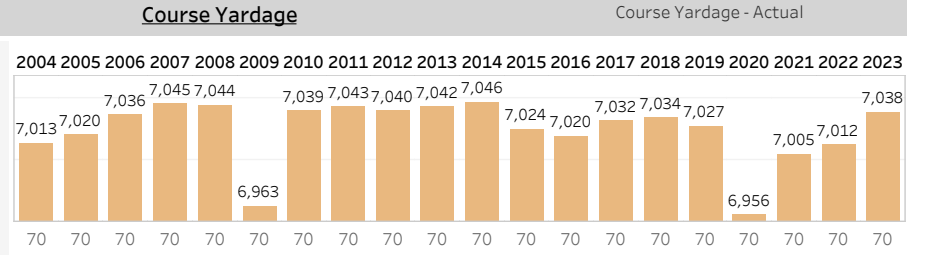

Weekly Distance Report

Event Latest Event

Latest Event

Sony Open in Hawaii

2023-01-12 - 2023-01-15

Waialae Country Club

Metric Descriptions:

Hole Yardage: Avg Actual Yardage for par 3s, 4s, and 5s
Course Yardage: Scorecard and Actual relative to 12-mo rolling average and historical course data
Driving Distance: Official, ShotLink, Par-4s and Par-5s relative to 12-mo rolling average and historical course data

Driving Distance and Course Yardage Trends - Waialae Country Club

Hole Yardage

Par 3's		
Average	L12 Mo	Delta
187	188	-0.19%
Par 4's		
Average	L12 Mo	Delta
437	431	1.51%
Par 5's		
Average	L12 Mo	Delta
521	566	-7.95%