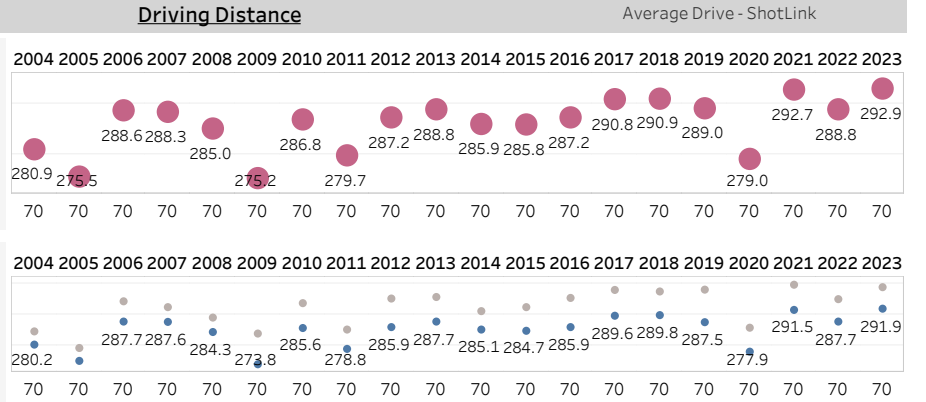

Weekly Distance Report

Event Latest Event

Latest Event

Sony Open in Hawaii

2023-01-12 - 2023-01-15

Waialae Country Club

Metric Descriptions:

Hole Yardage: Avg Actual Yardage for par 3s, 4s, and 5s
Course Yardage: Scorecard and Actual relative to 12-mo rolling average and historical course data
Driving Distance: Official, ShotLink, Par-4s and Par-5s relative to 12-mo rolling average and historical course data

Driving Distance and Course Yardage Trends - Waialae Country Club

Hole Yardage

Par 3's		
Average	L12 Mo	Delta
187	188	-0.19%
Par 4's		
Average	L12 Mo	Delta
437	431	1.51%
Par 5's		
Average	L12 Mo	Delta
521	566	-7.95%