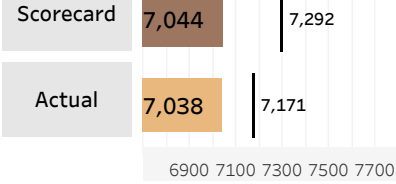

Weekly Distance Report

Event Latest Event

Latest Event

Sony Open in Hawaii

2023-01-12 - 2023-01-15

Waialae Country Club

Metric Descriptions:

Hole Yardage: Avg Actual Yardage for par 3s, 4s, and 5s
Course Yardage: Scorecard and Actual relative to 12-mo rolling average and historical course data
Driving Distance: Official, ShotLink, Par-4s and Par-5s relative to 12-mo rolling average and historical course data

Driving Distance and Course Yardage Trends - Waialae Country Club

Hole Yardage

Par 3's		
Average	L12 Mo	Delta
187	188	-0.19%
Par 4's		
Average	L12 Mo	Delta
437	431	1.51%
Par 5's		
Average	L12 Mo	Delta
521	566	-7.95%