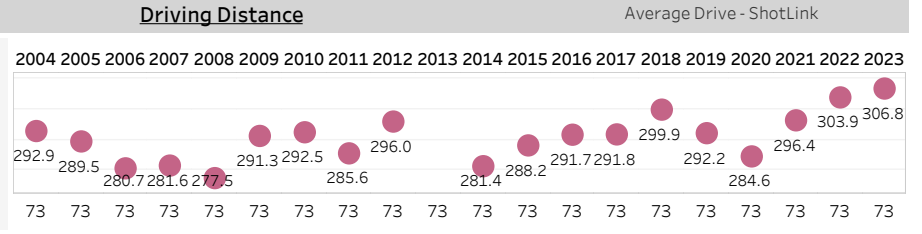

Driving Distance and Course Yardage Trends - Plantation Course at Kapalua

Hole Yardage

Par 3's

| Average | L12 Mo | Delta |
|---------|--------|-------|
| 190 | 188 | 1.12% |

Par 4's

| Average | L12 Mo | Delta |
|---------|--------|--------|
| 428 | 431 | -0.64% |

Par 5's

| Average | L12 Mo | Delta |
|---------|--------|--------|
| 567 | 568 | -0.08% |

TOUR Trends non-majors

Latest Event plotted and compared to various intervals of time. Within dashboard, cursor hover reveals previous event plots, and drop-down options are enabled. ..