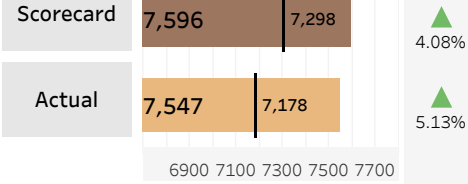

Driving Distance and Course Yardage Trends - Plantation Course at Kapalua

Hole Yardage

Par 3's

| Average | L12 Mo | Delta |
|---------|--------|-------|
| 190 | 188 | 1.12% |

Par 4's

| Average | L12 Mo | Delta |
|---------|--------|--------|
| 428 | 431 | -0.64% |

Par 5's

| Average | L12 Mo | Delta |
|---------|--------|--------|
| 567 | 568 | -0.08% |

TOUR Trends non-majors

Latest Event plotted and compared to various intervals of time. Within dashboard, cursor hover reveals previous event plots, and drop-down options are enabled. ..