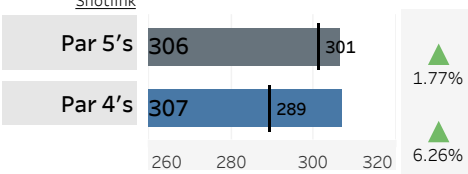

Driving Distance and Course Yardage Trends - Plantation Course at Kapalua

Hole Yardage

Par 3's

| Average | L12 Mo | Delta |
|---------|--------|-------|
| 190 | 188 | 1.12% |

Par 4's

| Average | L12 Mo | Delta |
|---------|--------|--------|
| 428 | 431 | -0.64% |

Par 5's

| Average | L12 Mo | Delta |
|---------|--------|--------|
| 567 | 568 | -0.08% |

TOUR Trends non-majors

Latest Event plotted and compared to various intervals of time. Within dashboard, cursor hover reveals previous event plots, and drop-down options are enabled. ..