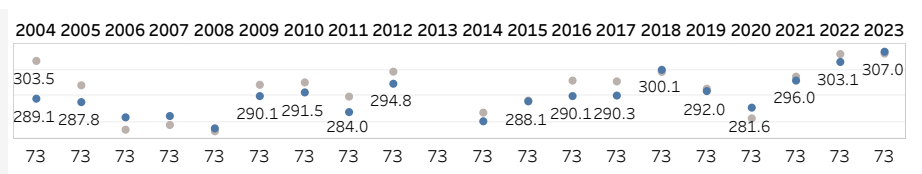

Driving Distance and Course Yardage Trends - Plantation Course at Kapalua

Hole Yardage

Par 3's

| Average | L12 Mo | Delta |
|---------|--------|-------|
| 190 | 188 | 1.12% |

Par 4's

| Average | L12 Mo | Delta |
|---------|--------|--------|
| 428 | 431 | -0.64% |

Par 5's

| Average | L12 Mo | Delta |
|---------|--------|--------|
| 567 | 568 | -0.08% |

TOUR Trends non-majors

Latest Event plotted and compared to various intervals of time. Within dashboard, cursor hover reveals previous event plots, and drop-down options are enabled. ..