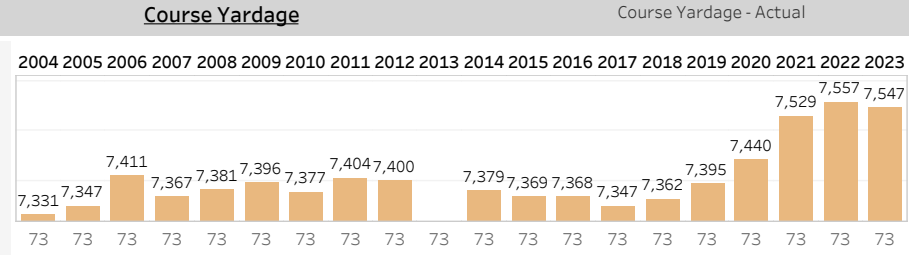

Weekly Distance Report

Event Latest Event

Latest Event

Sentry Tournament of Champions

2023-01-05 - 2023-01-08

Plantation Course at Kapalua

Metric Descriptions:

Hole Yardage: Avg Actual Yardage for par 3s, 4s, and 5s
Course Yardage: Scorecard and Actual relative to 12-mo rolling average and historical course data
Driving Distance: Official, ShotLink, Par-4s and Par-5s relative to 12-mo rolling average and historical course data

Driving Distance and Course Yardage Trends - Plantation Course at Kapalua

Hole Yardage

Par 3's

| Average | L12 Mo | Delta |
|---------|--------|-------|
| 190 | 188 | 1.12% |

Par 4's

| Average | L12 Mo | Delta |
|---------|--------|--------|
| 428 | 431 | -0.64% |

Par 5's

| Average | L12 Mo | Delta |
|---------|--------|--------|
| 567 | 568 | -0.08% |

TOUR Trends non-majors

Latest Event plotted and compared to various intervals of time. Within dashboard, cursor hover reveals previous event plots, and drop-down options are enabled. ..