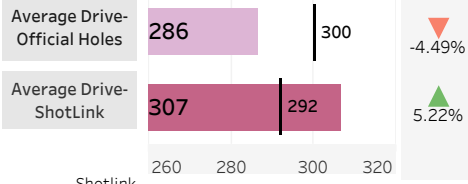

Driving Distance and Course Yardage Trends - Plantation Course at Kapalua

Hole Yardage

Par 3's

| Average | L12 Mo | Delta |
|---------|--------|-------|
| 190 | 188 | 1.12% |

Par 4's

| Average | L12 Mo | Delta |
|---------|--------|--------|
| 428 | 431 | -0.64% |

Par 5's

| Average | L12 Mo | Delta |
|---------|--------|--------|
| 567 | 568 | -0.08% |

TOUR Trends non-majors

Latest Event plotted and compared to various intervals of time. Within dashboard, cursor hover reveals previous event plots, and drop-down options are enabled. ..