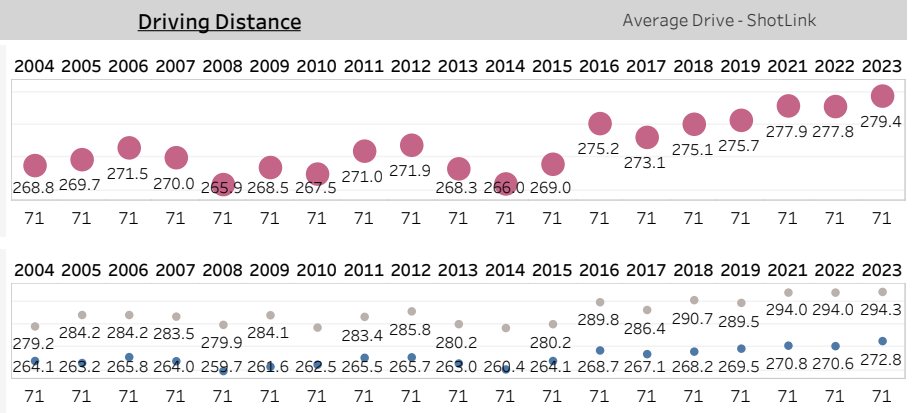

Weekly Distance Report

Event Latest Event

Latest Event

Valspar Championship

2023-03-16 - 2023-03-19

Innisbrook Resort (Copperhead Course)

Metric Descriptions:

Hole Yardage: Avg Actual Yardage for par 3s, 4s, and 5s
Course Yardage: Scorecard and Actual relative to 12-mo rolling average and historical course data
Driving Distance: Official, ShotLink, Par-4s and Par-5s relative to 12-mo rolling average and historical course data

Driving Distance and Course Yardage Trends - Innisbrook Resort (Copperhead Course)

Hole Yardage		
Par 3's		
Average	L12 Mo	Delta
198	188	+5.16%
Par 4's		
Average	L12 Mo	Delta
423	432	-1.95%
Par 5's		
Average	L12 Mo	Delta
575	565	+1.64%

Average Drive-Official Holes	296	300	-1.40%	
Average Drive-ShotLink	279	290	-3.75%	
Shotlink	260	280	300	320
Par 5's	294	299	-1.52%	
Par 4's	273	288	-5.22%	

TOUR Trends non-majors

Latest Event plotted and compared to various intervals of time. Within dashboard, cursor hover reveals previous event plots, and drop-down options are enabled. ...