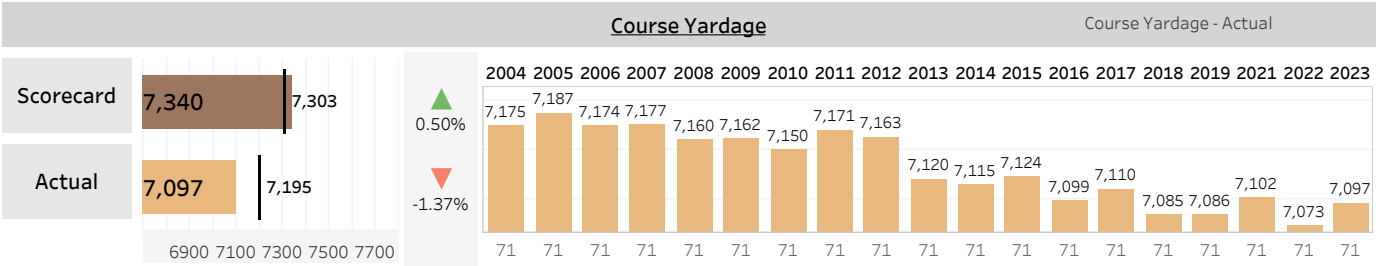

Weekly Distance Report

Event Latest Event

Latest Event

Valspar Championship

2023-03-16 - 2023-03-19

Innisbrook Resort (Copperhead Course)

Metric Descriptions:

Hole Yardage: Avg Actual Yardage for par 3s, 4s, and 5s
Course Yardage: Scorecard and Actual relative to 12-mo rolling average and historical course data
Driving Distance: Official, ShotLink, Par-4s and Par-5s relative to 12-mo rolling average and historical course data

Driving Distance and Course Yardage Trends - Innisbrook Resort (Copperhead Course)

Hole Yardage		
Par 3's		
Average	L12 Mo	Delta
198	188	+5.16%
Par 4's		
Average	L12 Mo	Delta
423	432	-1.95%
Par 5's		
Average	L12 Mo	Delta
575	565	+1.64%