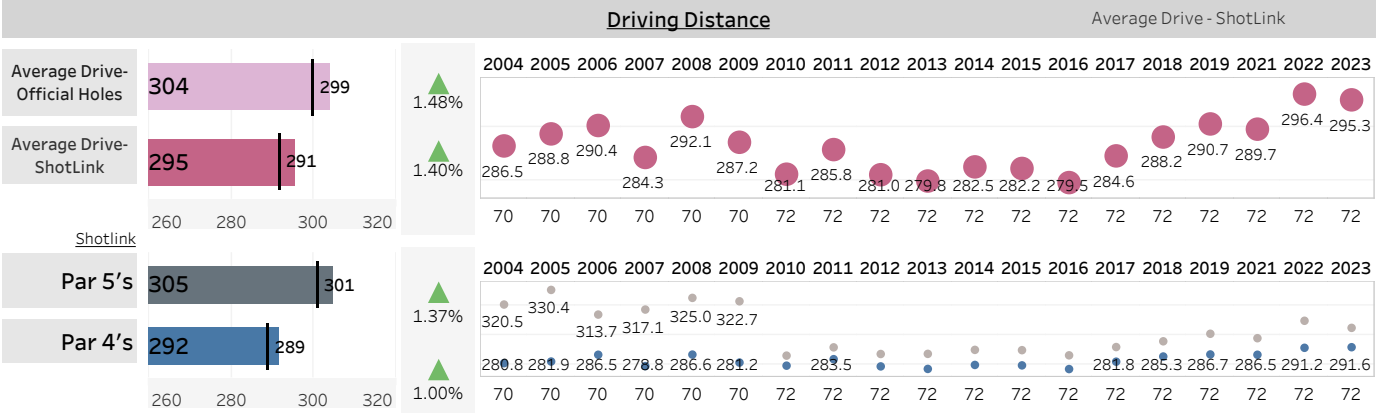

Weekly Distance Report

Event Latest Event

Latest Event

Valero Texas Open

2023-03-30 - 2023-04-02

TPC San Antonio (Oaks Course)

Metric Descriptions:

Hole Yardage: Avg Actual Yardage for par 3s, 4s, and 5s
Course Yardage: Scorecard and Actual relative to 12-mo rolling average and historical course data
Driving Distance: Official, ShotLink, Par-4s and Par-5s relative to 12-mo rolling average and historical course data

Hole Yardage

Par 3's

Average	L12 Mo	Delta
194	187	3.36%

Par 4's

Average	L12 Mo	Delta
424	430	-1.43%

Par 5's

Average	L12 Mo	Delta
593	565	4.95%

Driving Distance and Course Yardage Trends - TPC San Antonio (Oaks Course)

TOUR Trends non-majors

Latest Event plotted and compared to various intervals of time. Within dashboard, cursor hover reveals previous event plots, and drop-down options are enabled. ...