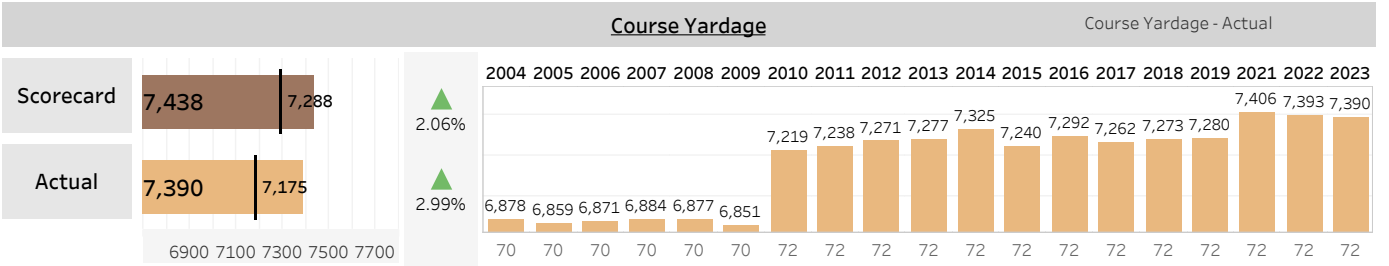

Hole Yardage

Par 3's

Average	L12 Mo	Delta
194	187	3.36%

Par 4's

Average	L12 Mo	Delta
424	430	-1.43%

Par 5's

Average	L12 Mo	Delta
593	565	4.95%

Driving Distance and Course Yardage Trends - TPC San Antonio (Oaks Course)

TOUR Trends non-majors

Latest Event plotted and compared to various intervals of time. Within dashboard, cursor hover reveals previous event plots, and drop-down options are enabled. ...