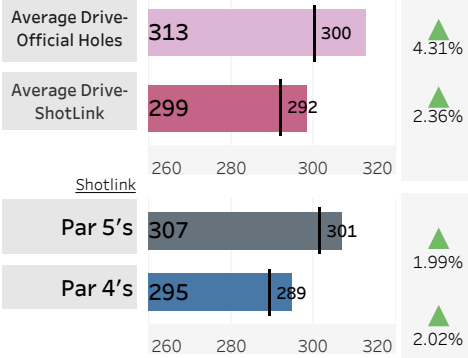

Weekly Distance Report

Event Latest Event

Latest Event

Mexico Open at Vidanta

2023-04-27 - 2023-04-30

Vidanta Vallarta

Metric Descriptions:

Hole Yardage: Avg Actual Yardage for par 3s, 4s, and 5s
Course Yardage: Scorecard and Actual relative to 12-mo rolling average and historical course data
Driving Distance: Official, ShotLink, Par-4s and Par-5s relative to 12-mo rolling average and historical course data

Hole Yardage

Par 3's

Average	L12 Mo	Delta
179	187	-4.19%

Par 4's

Average	L12 Mo	Delta
451	431	4.71%

Par 5's

Average	L12 Mo	Delta
590	565	4.34%

Driving Distance and Course Yardage Trends - Vidanta Vallarta

Course Yardage

Driving Distance

TOUR Trends non-majors

Latest Event plotted and compared to various intervals of time. Within dashboard, cursor hover reveals previous event plots, and drop-down options are enabled. ...