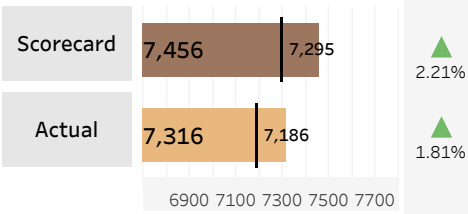

Hole Yardage

Par 3's

Average	L12 Mo	Delta
179	187	-4.19%

Par 4's

Average	L12 Mo	Delta
451	431	4.71%

Par 5's

Average	L12 Mo	Delta
590	565	4.34%

Driving Distance and Course Yardage Trends - Vidanta Vallarta

Course Yardage

Driving Distance

TOUR Trends non-majors

Latest Event plotted and compared to various intervals of time. Within dashboard, cursor hover reveals previous event plots, and drop-down options are enabled. ...