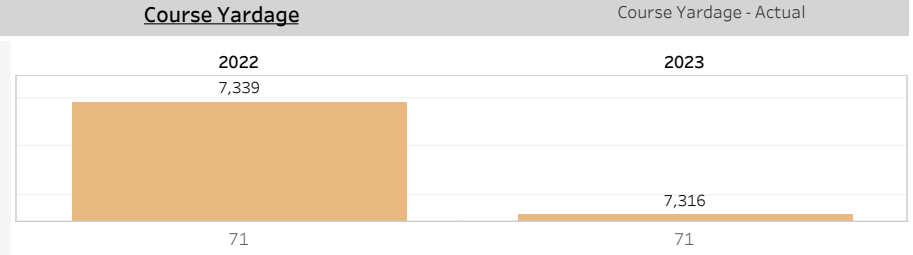

Weekly Distance Report

Event Latest Event

Latest Event

Mexico Open at Vidanta

2023-04-27 - 2023-04-30

Vidanta Vallarta

Metric Descriptions:

Hole Yardage: Avg Actual Yardage for par 3s, 4s, and 5s
Course Yardage: Scorecard and Actual relative to 12-mo rolling average and historical course data
Driving Distance: Official, ShotLink, Par-4s and Par-5s relative to 12-mo rolling average and historical course data

Hole Yardage

Par 3's

Average	L12 Mo	Delta
179	187	-4.19%

Par 4's

Average	L12 Mo	Delta
451	431	4.71%

Par 5's

Average	L12 Mo	Delta
590	565	4.34%

Driving Distance and Course Yardage Trends - Vidanta Vallarta

Course Yardage

Driving Distance

TOUR Trends non-majors

Latest Event plotted and compared to various intervals of time. Within dashboard, cursor hover reveals previous event plots, and drop-down options are enabled. ...