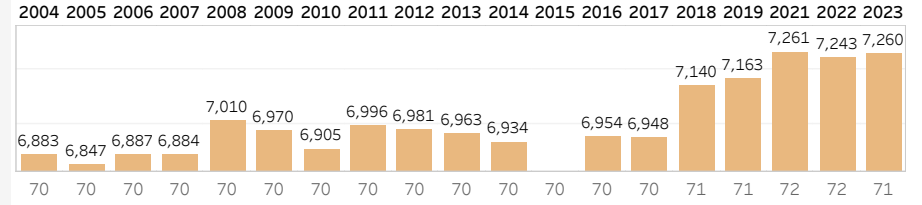

Hole Yardage

Par 3's

Average	L12 Mo	Delta
194	187	3.70%

Par 4's

Average	L12 Mo	Delta
441	431	2.27%

Par 5's

Average	L12 Mo	Delta
544	565	-3.62%

Driving Distance and Course Yardage Trends - TPC Craig Ranch

Course Yardage

Course Yardage - Actual

Driving Distance

Average Drive - ShotLink

TOUR Trends non-majors

Latest Event plotted and compared to various intervals of time. Within dashboard, cursor hover reveals previous event plots, and drop-down options are enabled. ...