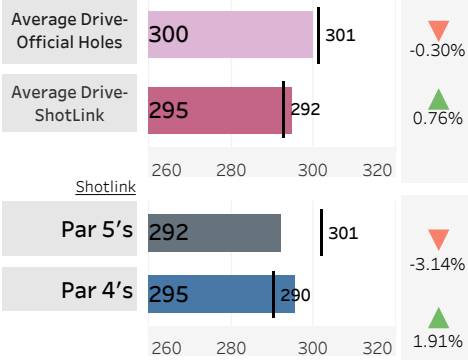

Hole Yardage

Par 3's

Average	L12 Mo	Delta
194	187	3.70%

Par 4's

Average	L12 Mo	Delta
441	431	2.27%

Par 5's

Average	L12 Mo	Delta
544	565	-3.62%

Driving Distance and Course Yardage Trends - TPC Craig Ranch

Course Yardage

Course Yardage - Actual

Driving Distance

Average Drive - ShotLink

TOUR Trends non-majors

Latest Event plotted and compared to various intervals of time. Within dashboard, cursor hover reveals previous event plots, and drop-down options are enabled. ...