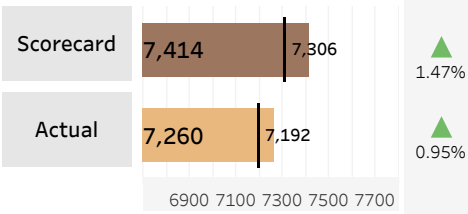

Hole Yardage

Par 3's

Average	L12 Mo	Delta
194	187	3.70%

Par 4's

Average	L12 Mo	Delta
441	431	2.27%

Par 5's

Average	L12 Mo	Delta
544	565	-3.62%

Driving Distance and Course Yardage Trends - TPC Craig Ranch

Course Yardage

Course Yardage - Actual

Driving Distance

Average Drive - ShotLink

TOUR Trends non-majors

Latest Event plotted and compared to various intervals of time. Within dashboard, cursor hover reveals previous event plots, and drop-down options are enabled. ...