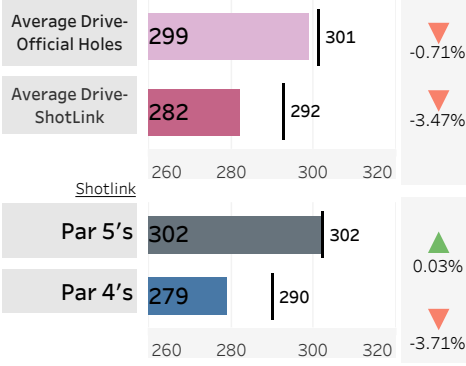

Hole Yardage

Par 3's

Average	L12 Mo	Delta
195	187	4.01%

Par 4's

Average	L12 Mo	Delta
420	431	-2.55%

Par 5's

Average	L12 Mo	Delta
591	566	4.41%

Driving Distance and Course Yardage Trends - Colonial Country Club

Course Yardage

Course Yardage - Actual

Driving Distance

Average Drive - ShotLink

TOUR Trends non-majors

Latest Event plotted and compared to various intervals of time. Within dashboard, cursor hover reveals previous event plots, and drop-down options are enabled. ...