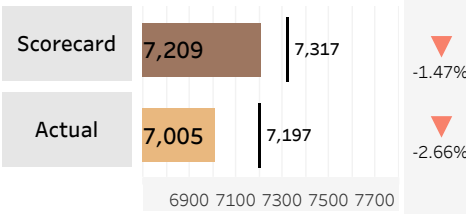

Hole Yardage

Par 3's

Average	L12 Mo	Delta
195	187	4.01%

Par 4's

Average	L12 Mo	Delta
420	431	-2.55%

Par 5's

Average	L12 Mo	Delta
591	566	4.41%

Driving Distance and Course Yardage Trends - Colonial Country Club

Course Yardage

Course Yardage - Actual

Driving Distance

Average Drive - ShotLink

TOUR Trends non-majors

Latest Event plotted and compared to various intervals of time. Within dashboard, cursor hover reveals previous event plots, and drop-down options are enabled. ...