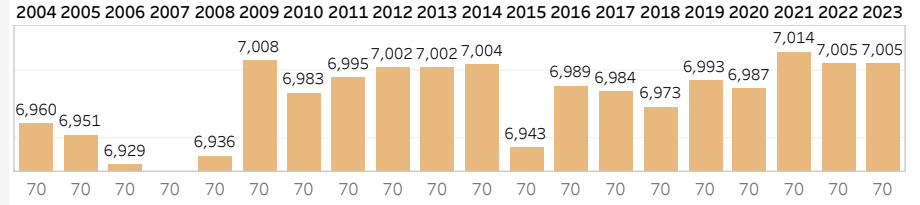

Weekly Distance Report

Event Latest Event

Latest Event

Charles Schwab Challenge

2023-05-25 - 2023-05-28

Colonial Country Club

Metric Descriptions:

Hole Yardage: Avg Actual Yardage for par 3s, 4s, and 5s
Course Yardage: Scorecard and Actual relative to 12-mo rolling average and historical course data
Driving Distance: Official, ShotLink, Par-4s and Par-5s relative to 12-mo rolling average and historical course data

Hole Yardage

Par 3's

Average	L12 Mo	Delta
195	187	4.01%

Par 4's

Average	L12 Mo	Delta
420	431	-2.55%

Par 5's

Average	L12 Mo	Delta
591	566	4.41%

Driving Distance and Course Yardage Trends - Colonial Country Club

Course Yardage

Course Yardage - Actual

Driving Distance

Average Drive - ShotLink

TOUR Trends non-majors

Latest Event plotted and compared to various intervals of time. Within dashboard, cursor hover reveals previous event plots, and drop-down options are enabled. ...