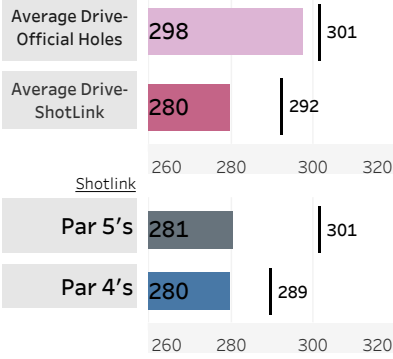

Weekly Distance Report

Event Latest Event

Latest Event

RBC Canadian Open

2023-06-08 - 2023-06-11

Oakdale Golf & Country Club

Metric Descriptions:

Hole Yardage: Avg Actual Yardage for par 3s, 4s, and 5s
Course Yardage: Scorecard and Actual relative to 12-mo rolling average and historical course data
Driving Distance: Official, ShotLink, Par-4s and Par-5s relative to 12-mo rolling average and historical course data

Driving Distance and Course Yardage Trends - Oakdale Golf & Country Club

Hole Yardage

Par 3's

Average	L12 Mo	Delta
186	188	-0.89%

Par 4's

Average	L12 Mo	Delta
419	430	-2.58%

Par 5's

Average	L12 Mo	Delta
550	564	-2.48%

Course Yardage

Course Yardage - Actual

Driving Distance

Average Drive - ShotLink

TOUR Trends non-majors

Latest Event plotted and compared to various intervals of time. Within dashboard, cursor hover reveals previous event plots, and drop-down options are enabled. ..