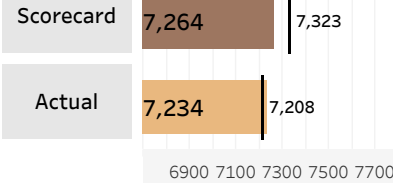

Driving Distance and Course Yardage Trends - Oakdale Golf & Country Club

Hole Yardage

Par 3's

Average	L12 Mo	Delta
186	188	-0.89%

Par 4's

Average	L12 Mo	Delta
419	430	-2.58%

Par 5's

Average	L12 Mo	Delta
550	564	-2.48%

Course Yardage

Course Yardage - Actual

Driving Distance

Average Drive - ShotLink

TOUR Trends non-majors

Latest Event plotted and compared to various intervals of time. Within dashboard, cursor hover reveals previous event plots, and drop-down options are enabled. ..