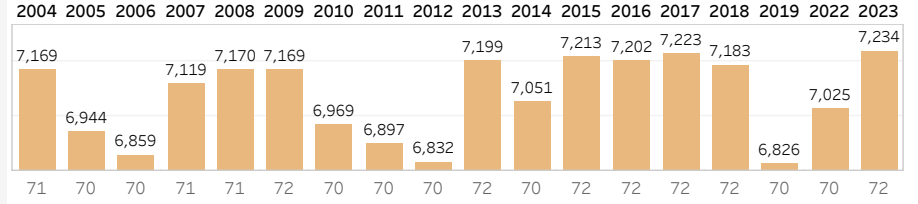

Driving Distance and Course Yardage Trends - Oakdale Golf & Country Club

Hole Yardage

Par 3's

Average	L12 Mo	Delta
186	188	-0.89%

Par 4's

Average	L12 Mo	Delta
419	430	-2.58%

Par 5's

Average	L12 Mo	Delta
550	564	-2.48%

Course Yardage

Course Yardage - Actual

Driving Distance

Average Drive - ShotLink

TOUR Trends non-majors

Latest Event plotted and compared to various intervals of time. Within dashboard, cursor hover reveals previous event plots, and drop-down options are enabled. ..