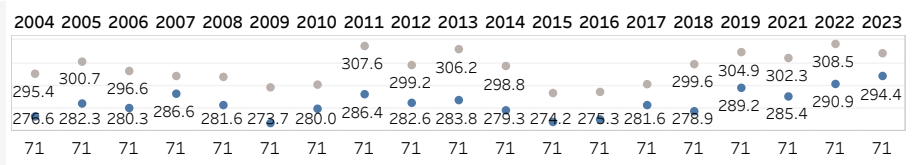

Weekly Distance Report

Event Latest Event

Latest Event

John Deere Classic

2023-07-06 - 2023-07-09

TPC Deere Run

Metric Descriptions:

Hole Yardage: Avg Actual Yardage for par 3s, 4s, and 5s
Course Yardage: Scorecard and Actual relative to 12-mo rolling average and historical course data
Driving Distance: Official, ShotLink, Par-4s and Par-5s relative to 12-mo rolling average and historical course data

Hole Yardage

Par 3's

Average	L12 Mo	Delta
189	188	0.73%

Par 4's

Average	L12 Mo	Delta
430	430	0.17%

Par 5's

Average	L12 Mo	Delta
568	564	0.79%

Driving Distance and Course Yardage Trends - TPC Deere Run

Course Yardage

Course Yardage - Actual

Driving Distance

Average Drive - ShotLink

TOUR Trends non-majors

Latest Event plotted and compared to various intervals of time. Within dashboard, cursor hover reveals previous event plots, and drop-down options are enabled. ...

Course Yardage - Actual

Average Drive - ShotLink