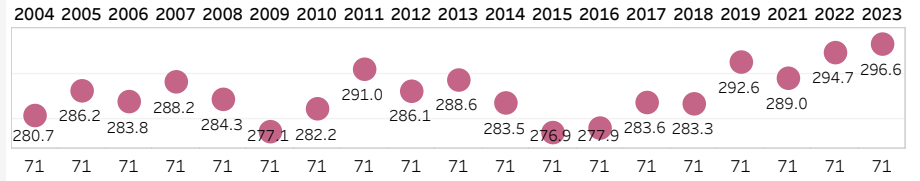

Weekly Distance Report

Event Latest Event

Latest Event

John Deere Classic

2023-07-06 - 2023-07-09

TPC Deere Run

Metric Descriptions:

Hole Yardage: Avg Actual Yardage for par 3s, 4s, and 5s
Course Yardage: Scorecard and Actual relative to 12-mo rolling average and historical course data
Driving Distance: Official, ShotLink, Par-4s and Par-5s relative to 12-mo rolling average and historical course data

Hole Yardage

Par 3's

Average	L12 Mo	Delta
189	188	0.73%

Par 4's

Average	L12 Mo	Delta
430	430	0.17%

Par 5's

Average	L12 Mo	Delta
568	564	0.79%

Driving Distance and Course Yardage Trends - TPC Deere Run

Course Yardage

Course Yardage - Actual

Driving Distance

Average Drive - ShotLink

TOUR Trends non-majors

Latest Event plotted and compared to various intervals of time. Within dashboard, cursor hover reveals previous event plots, and drop-down options are enabled. ...

Course Yardage - Actual

Average Drive - ShotLink