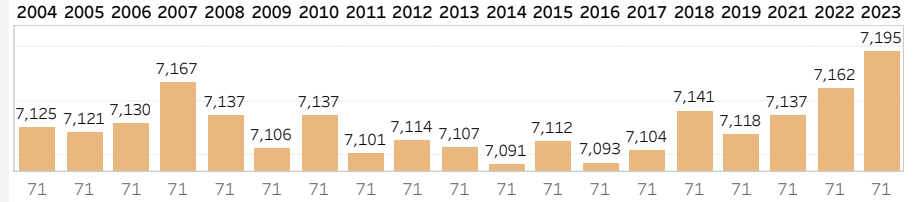

Weekly Distance Report

Event Latest Event

Latest Event

John Deere Classic

2023-07-06 - 2023-07-09

TPC Deere Run

Metric Descriptions:

Hole Yardage: Avg Actual Yardage for par 3s, 4s, and 5s
Course Yardage: Scorecard and Actual relative to 12-mo rolling average and historical course data
Driving Distance: Official, ShotLink, Par-4s and Par-5s relative to 12-mo rolling average and historical course data

Hole Yardage

Par 3's

Average	L12 Mo	Delta
189	188	0.73%

Par 4's

Average	L12 Mo	Delta
430	430	0.17%

Par 5's

Average	L12 Mo	Delta
568	564	0.79%

Driving Distance and Course Yardage Trends - TPC Deere Run

Course Yardage

Course Yardage - Actual

Driving Distance

Average Drive - ShotLink