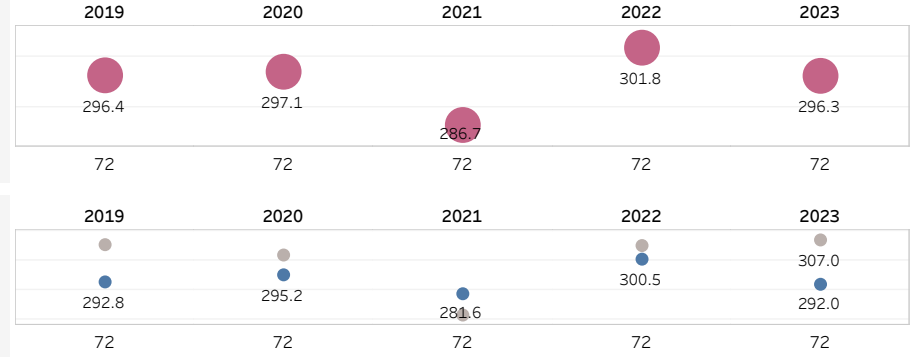

Weekly Distance Report

Event Latest Event

Latest Event

Rocket Mortgage Classic

2023-06-29 - 2023-07-02

Detroit Golf Club

Metric Descriptions:

Hole Yardage: Avg Actual Yardage for par 3s, 4s, and 5s
Course Yardage: Scorecard and Actual relative to 12-mo rolling average and historical course data
Driving Distance: Official, ShotLink, Par-4s and Par-5s relative to 12-mo rolling average and historical course data

Hole Yardage

Par 3's

Average	L12 Mo	Delta
184	188	-1.92%

Par 4's

Average	L12 Mo	Delta
430	430	0.04%

Par 5's

Average	L12 Mo	Delta
579	564	2.64%

Driving Distance and Course Yardage Trends - Detroit Golf Club

Course Yardage

Course Yardage - Actual

Driving Distance

Average Drive - ShotLink

TOUR Trends non-majors

Latest Event plotted and compared to various intervals of time. Within dashboard, cursor hover reveals previous event plots, and drop-down options are enabled. ...

Course Yardage - Actual

Average Drive - ShotLink