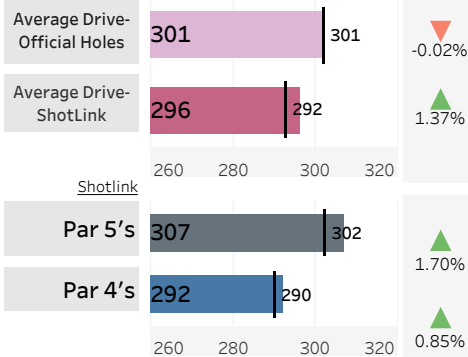

Weekly Distance Report

Event Latest Event

Latest Event

Rocket Mortgage Classic

2023-06-29 - 2023-07-02

Detroit Golf Club

Metric Descriptions:

Hole Yardage: Avg Actual Yardage for par 3s, 4s, and 5s
Course Yardage: Scorecard and Actual relative to 12-mo rolling average and historical course data
Driving Distance: Official, ShotLink, Par-4s and Par-5s relative to 12-mo rolling average and historical course data

Hole Yardage

Par 3's

Average	L12 Mo	Delta
184	188	-1.92%

Par 4's

Average	L12 Mo	Delta
430	430	0.04%

Par 5's

Average	L12 Mo	Delta
579	564	2.64%

Driving Distance and Course Yardage Trends - Detroit Golf Club

Course Yardage

Course Yardage - Actual

Driving Distance

Average Drive - ShotLink

TOUR Trends non-majors

Latest Event plotted and compared to various intervals of time. Within dashboard, cursor hover reveals previous event plots, and drop-down options are enabled. ...

Course Yardage - Actual

Average Drive - ShotLink