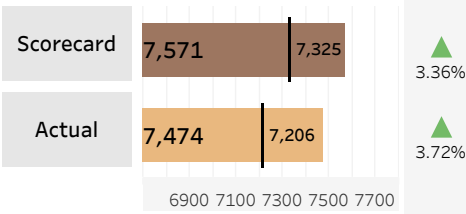

Hole Yardage

Par 3's

Average	L12 Mo	Delta
192	188	2.08%

Par 4's

Average	L12 Mo	Delta
445	432	3.00%

Par 5's

Average	L12 Mo	Delta
565	566	-0.11%

Driving Distance and Course Yardage Trends - Muirfield Village Golf Club

Course Yardage

Course Yardage - Actual

Driving Distance

Average Drive - ShotLink

TOUR Trends non-majors

Latest Event plotted and compared to various intervals of time. Within dashboard, cursor hover reveals previous event plots, and drop-down options are enabled. ...