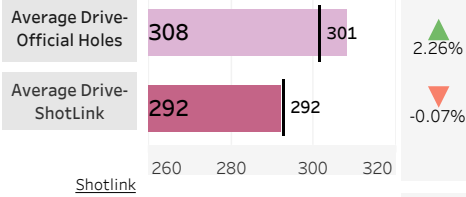

Hole Yardage

Par 3's

Average	L12 Mo	Delta
192	188	2.08%

Par 4's

Average	L12 Mo	Delta
445	432	3.00%

Par 5's

Average	L12 Mo	Delta
565	566	-0.11%

Driving Distance and Course Yardage Trends - Muirfield Village Golf Club

Course Yardage

Course Yardage - Actual

Driving Distance

Average Drive - ShotLink

TOUR Trends non-majors

Latest Event plotted and compared to various intervals of time. Within dashboard, cursor hover reveals previous event plots, and drop-down options are enabled. ...