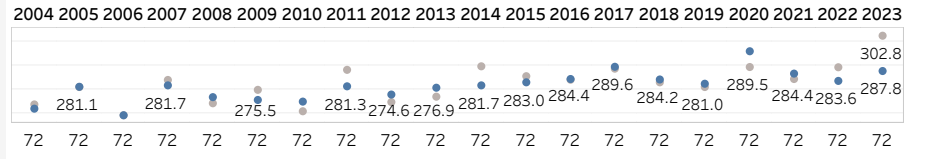

Hole Yardage

Par 3's

Average	L12 Mo	Delta
192	188	2.08%

Par 4's

Average	L12 Mo	Delta
445	432	3.00%

Par 5's

Average	L12 Mo	Delta
565	566	-0.11%

Driving Distance and Course Yardage Trends - Muirfield Village Golf Club

Course Yardage

Course Yardage - Actual

Driving Distance

Average Drive - ShotLink

TOUR Trends non-majors

Latest Event plotted and compared to various intervals of time. Within dashboard, cursor hover reveals previous event plots, and drop-down options are enabled. ...