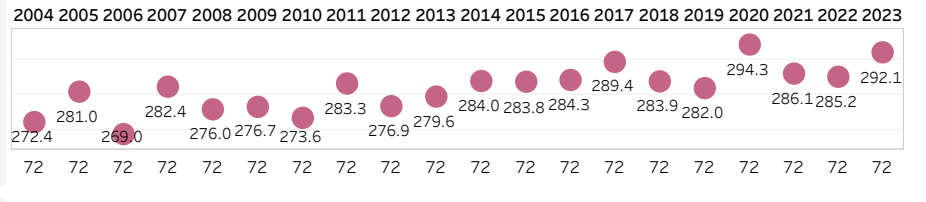

Hole Yardage

Par 3's

Average	L12 Mo	Delta
192	188	2.08%

Par 4's

Average	L12 Mo	Delta
445	432	3.00%

Par 5's

Average	L12 Mo	Delta
565	566	-0.11%

Driving Distance and Course Yardage Trends - Muirfield Village Golf Club

Course Yardage

Course Yardage - Actual

Driving Distance

Average Drive - ShotLink

TOUR Trends non-majors

Latest Event plotted and compared to various intervals of time. Within dashboard, cursor hover reveals previous event plots, and drop-down options are enabled. ...