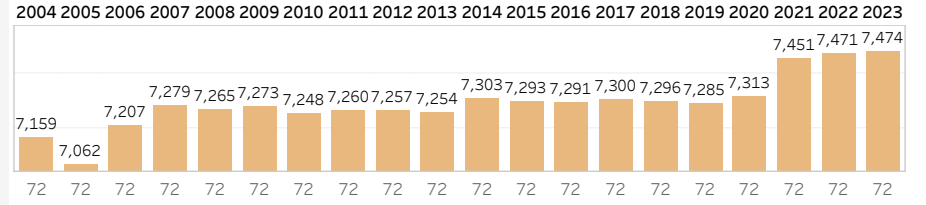

Hole Yardage

Par 3's

Average	L12 Mo	Delta
192	188	2.08%

Par 4's

Average	L12 Mo	Delta
445	432	3.00%

Par 5's

Average	L12 Mo	Delta
565	566	-0.11%

Driving Distance and Course Yardage Trends - Muirfield Village Golf Club

Course Yardage

Course Yardage - Actual

Driving Distance

Average Drive - ShotLink

TOUR Trends non-majors

Latest Event plotted and compared to various intervals of time. Within dashboard, cursor hover reveals previous event plots, and drop-down options are enabled. ...