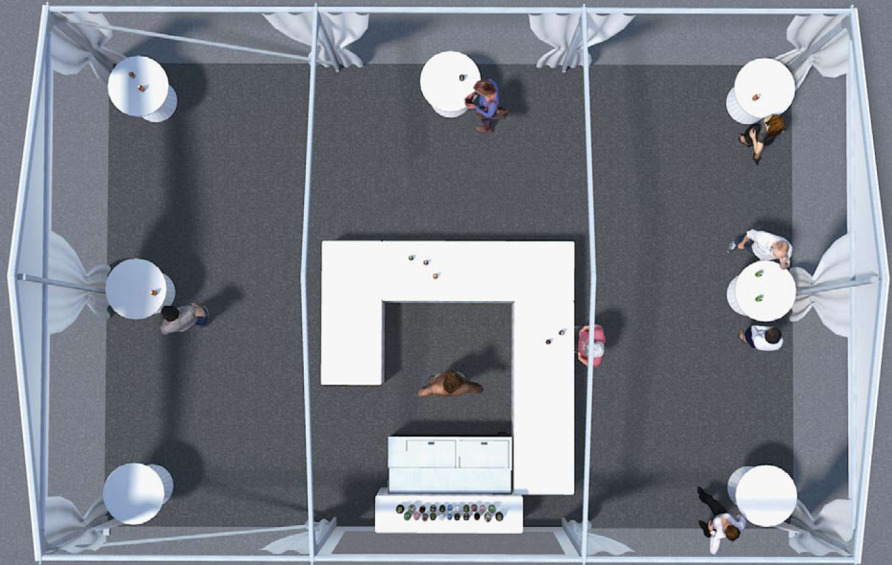

SOCIAL DISTANCED BAR TENT STRUCTURE

With interior cocktail space being limited by the anticipated social distancing requirements, take the fun outside by adding a custom, customer friendly clearspan structure by Ranco Response.

*Tent structure shown is 20' x 30' (6m x 9m).
Any footprint can be accomodated.*