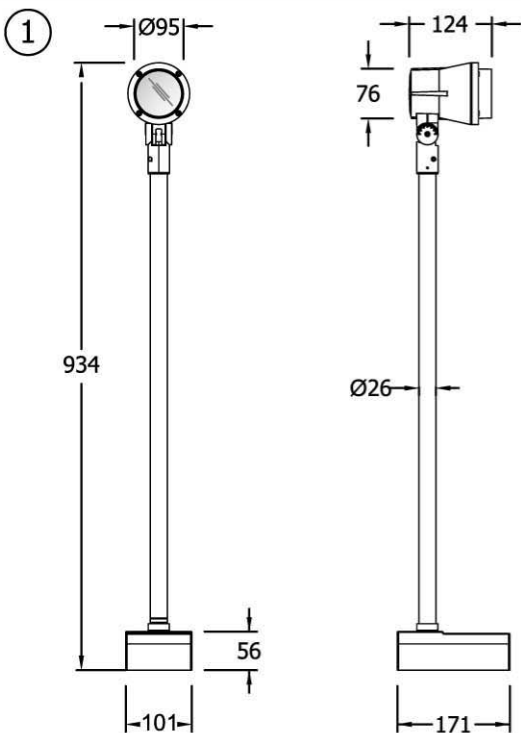

INSTALLATION MANUAL FOR DL-3020
PRODUCT NAME : DIVE

IP65 IK08

No.	Applicable lamp	Ordering Code
1.	QT12 100W GY6,35	599.3020.1.28.00.0
2.	CDM-Tm 20W PGJ5	599.3020.1.96.00.0
3.		
4.		

①, ②
Tungsten Halogen Lamp
GY6.35