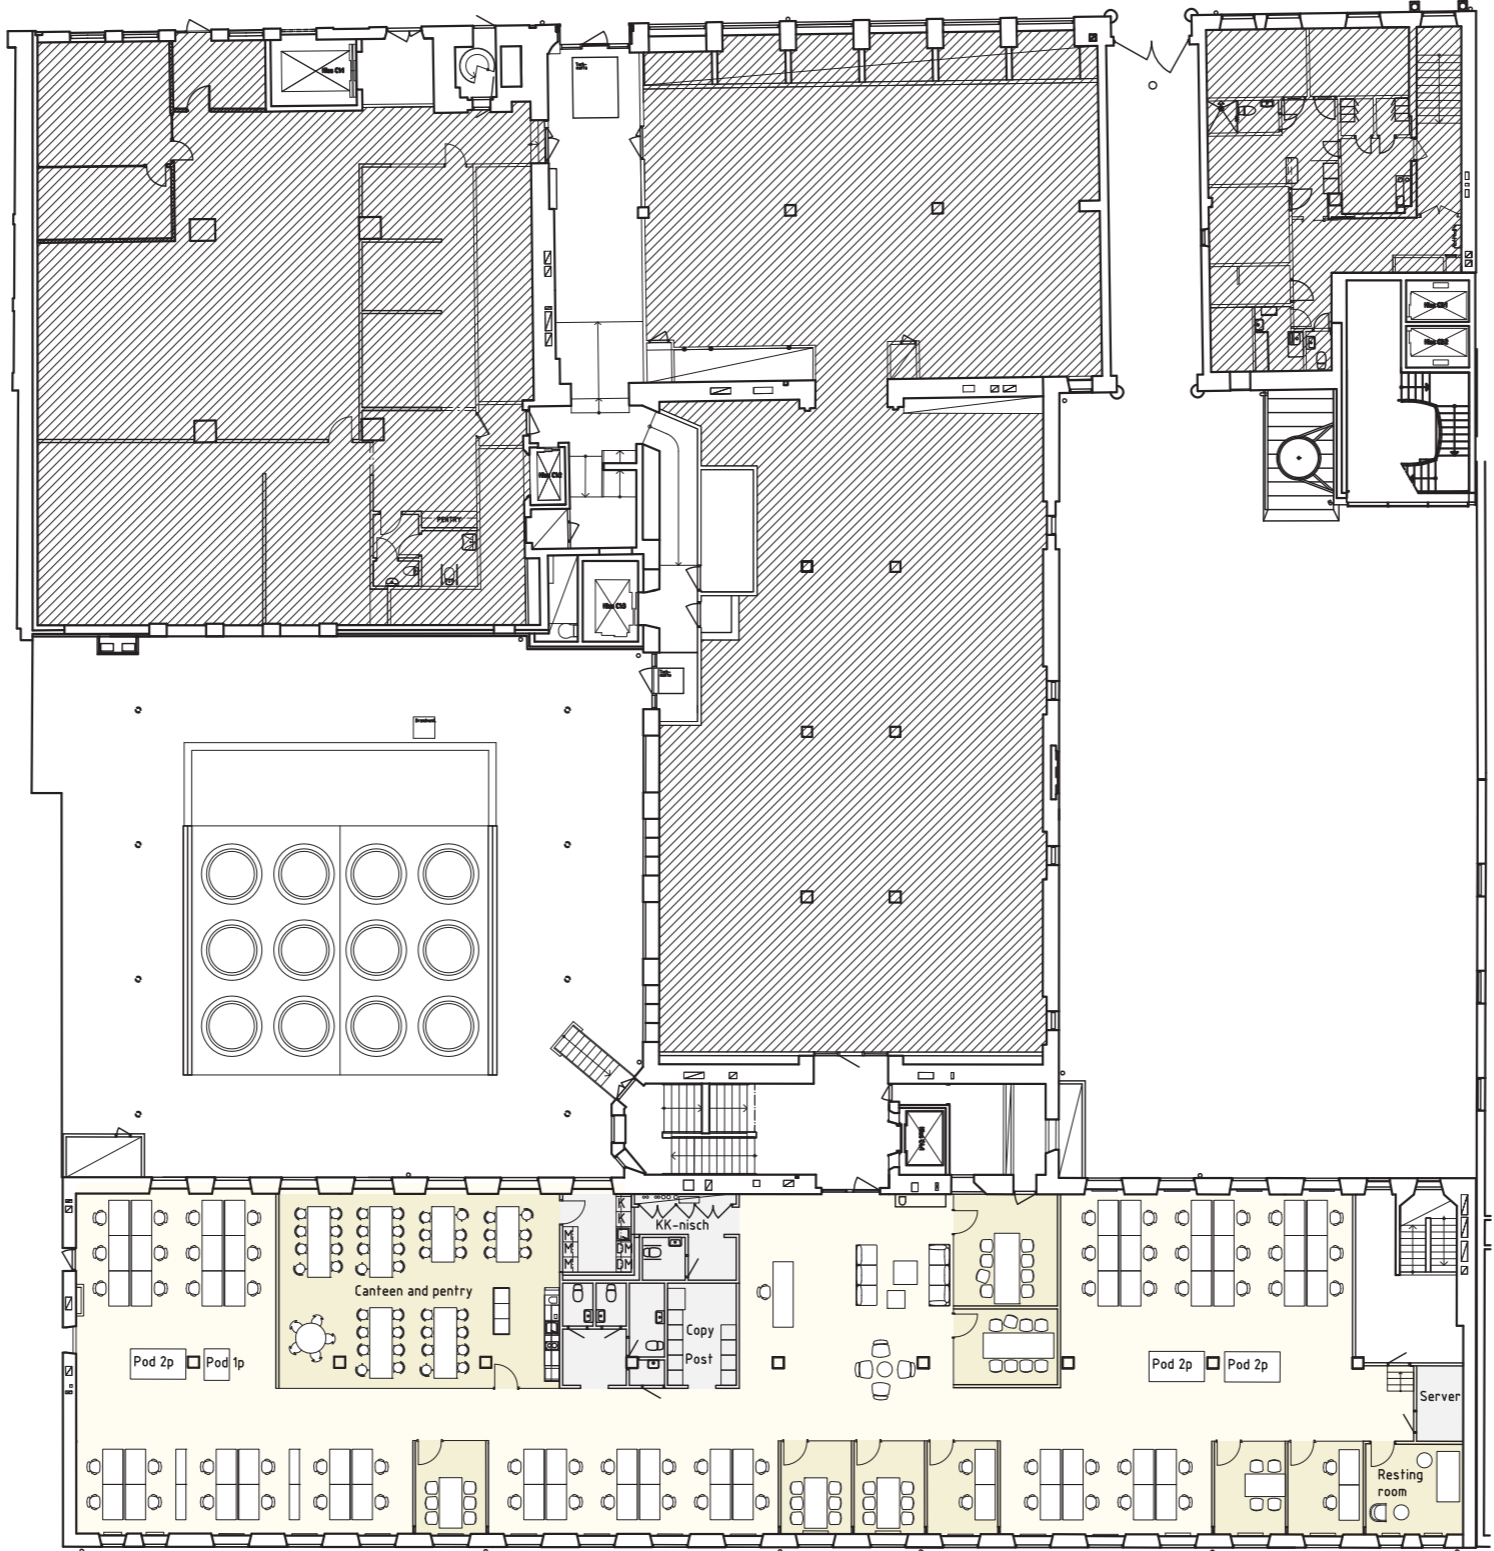

# Exempelskiss Plan 6

**Rooms**

- 1 Reception and lounge
- 1 Meeting room for 4 p
- 3 Meeting rooms for 6 p
- 2 Meeting rooms for 8 p
- 1 Canteen and pantry
- 1 Prep. kitchen
- 3 pod 2p
- 1 pod 1p
- 4 WC
- 62 workspaces in open landscape
- 4 workspaces in focus rooms
- 1 Resting room
- 1 Copy and post room

- Open space
- Room
- Service