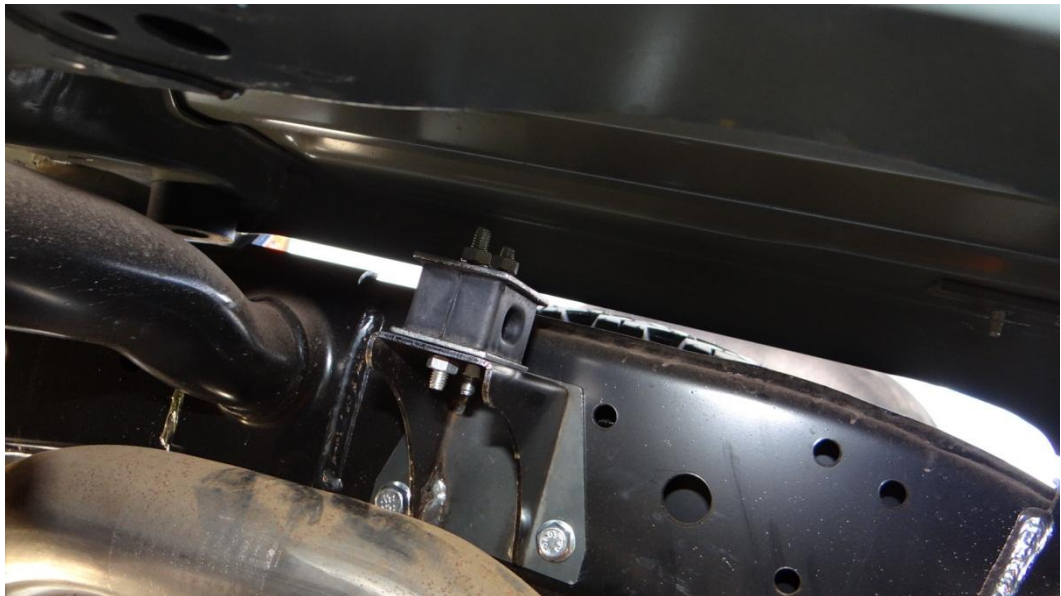

**EXTREME
DUTY**

**Engineered durability,
extreme duty 4x4 performance.**

Application: TYP40600-XPB, TYP40600-XCB
Fitting Instructions For 76 Series V8 Land Cruiser

1. Remove rear tail pipe from vehicle.
2. Remove intermediate pipe from vehicle.
3. Remove engine pipe from vehicle.
4. Remove engine pipe mount bracket from gearbox, retaining all standard bolts.
5. Fit rear support bracket to the two captive nuts in the chassis rail positioned forward of the tubular rear cross member with two M8x1.25x20mm bolts finger tight. Refer Figure 1.

**EXTREME
DUTY**

**Engineered durability,
extreme duty 4x4 performance.**

Application: TYP40600-XPB, TYP40600-XCB

7. Fit engine pipe to turbocharger with supplied three M10x16mm O.D flat washers and three M10x1.25 lock nuts tighten finger tight. Refer Figure 2.

Figure 2

8. Fit removed engine pipe bracket to engine pipe, using standard bolts tighten finger tight.
9. Fit engine pipe bracket gearbox bolts to gearbox and tighten finger tight.
10. Fit exhaust temp and o² sensor plugs to engine pipe.
11. Fit first intermediate pipe to engine pipe with four M8x1.25x35mm bolts and eight M8 flat washers, Tighten M8x1.25 lock nuts finger tight.
12. Fit muffler to first intermediate pipe with four M8x1.25x35mm bolts and eight M8 flat washers, Tighten M8x1.25 lock nuts finger tight.
13. Fit second intermediate pipe to muffler with four M8x1.25x35mm bolts and eight M8 flat washers, Tighten M8x1.25 lock nuts finger tight.
14. Fit tail pipe to second intermediate pipe M8x1.25x35mm bolts and eight M8 flat washers, Tighten M8x1.25 lock nuts finger tight.
15. Tighten all bolts and nuts from front to back of vehicle and test for leaks.