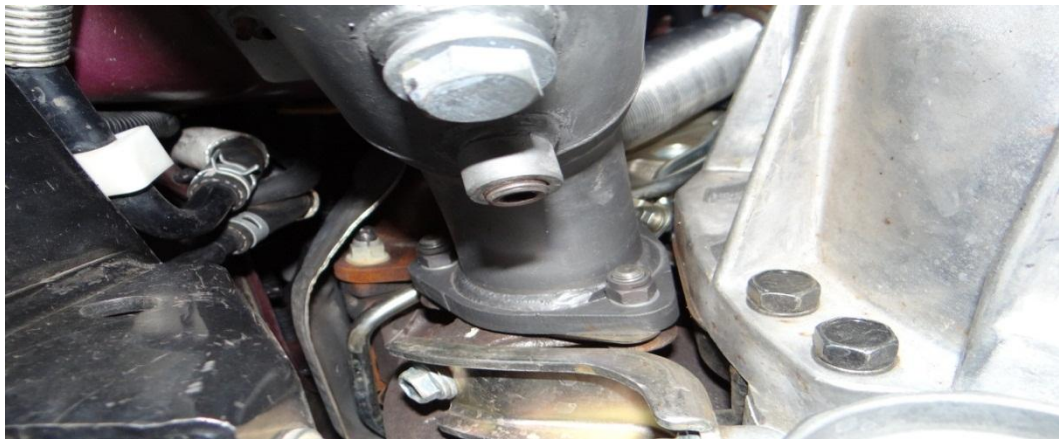

**EXTREME
DUTY**

**Engineered durability,
extreme duty 4x4 performance.**

Application: TYP40600-XPB, TYP40600-XCB
Fitting Instructions For 76 Series V8 Land Cruiser

1. Remove rear tail pipe from vehicle.
2. Remove intermediate pipe from vehicle.
3. Remove engine pipe from vehicle.
4. Remove engine pipe mount bracket from gearbox, retaining all standard bolts.
5. Fit rear support bracket to the two captive nuts in the chassis rail positioned forward of the tubular rear cross member with two M8x1.25x20mm bolts finger tight. Refer Figure 1.

**EXTREME
DUTY**

**Engineered durability,
extreme duty 4x4 performance.**

Application: TYP40600-XPB, TYP40600-XCB

7. Fit engine pipe to turbocharger with supplied three M10x16mm O.D flat washers and three M10x1.25 lock nuts tighten finger tight. Refer Figure 2.

Figure 2

8. Fit removed engine pipe bracket to engine pipe, using standard bolts tighten finger tight.
9. Fit engine pipe bracket gearbox bolts to gearbox and tighten finger tight.
10. Fit exhaust temp and o² sensor plugs to engine pipe.
11. Fit first intermediate pipe to engine pipe with four M8x1.25x35mm bolts and eight M8 flat washers, Tighten M8x1.25 lock nuts finger tight.
12. Fit muffler to first intermediate pipe with four M8x1.25x35mm bolts and eight M8 flat washers, Tighten M8x1.25 lock nuts finger tight.
13. Fit second intermediate pipe to muffler with four M8x1.25x35mm bolts and eight M8 flat washers, Tighten M8x1.25 lock nuts finger tight.
14. Fit tail pipe to second intermediate pipe M8x1.25x35mm bolts and eight M8 flat washers, Tighten M8x1.25 lock nuts finger tight.
15. Tighten all bolts and nuts from front to back of vehicle and test for leaks.