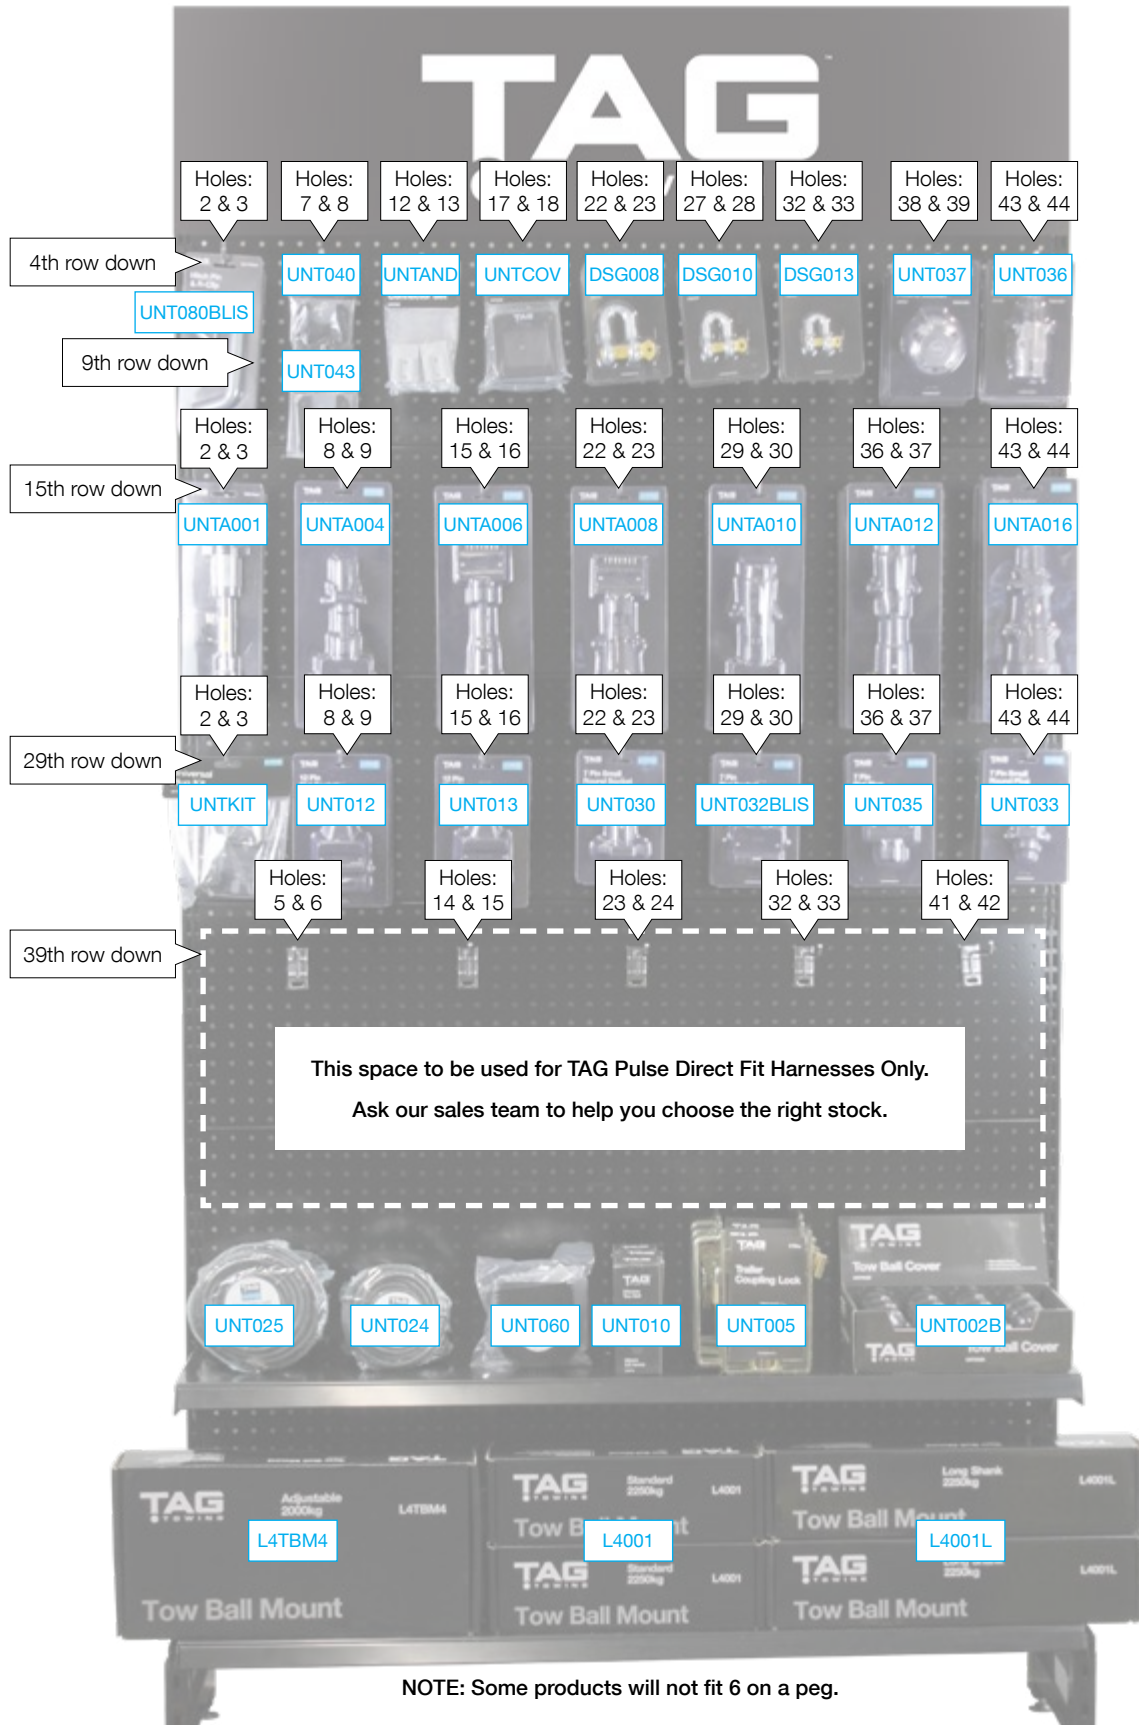

HOW TO SETUP THE DISPLAY

NOTE: Some products will not fit 6 on a peg.

WHAT'S INCLUDED?

Description	Part No.	Starter Pack QTY	Pro Pack QTY	RRP*
Dee shackle - Thickness 8mm, Load rate 200kg, Galvanised	DSG008	3	6	\$6.99
Dee shackle - Thickness 10mm, Load rate 1000kg, Galvanised	DSG010	3	6	\$7.99
Dee shackle - Thickness 13mm, Load rate 2000kg, Galvanised	DSG013	3	6	\$9.90
Standard retail Ball Mount 2250Kg	L4001	3	6	\$84.99
Standard retail Ball Mount 2250Kg Long	L4001L	3	6	\$79.99
Adjustable Ball Mount 2000Kg	L4TBM4	3	6	\$119.99
Lock up pin for class 4 hitch ball mount - Round shape lock up	UNT001	3	6	\$39.99
50mm Tow ball black cover with spring clip	UNT002B	12	12	\$6.99
Trailer coupling lock includes padlock	UNT005	3	6	\$44.99
50mm tow ball - Load rate 3500kg, 63mm shank	UNT010	3	6	\$16.50
12 Pin flat socket - Fits both a 12 Pin flat for caravan use & a 7 Pin flat for light trailer use	UNT012	3	6	\$29.99
12 Pin flat trailer plug - Fits both a 12 Pin flat for caravan use & a 7 Pin flat for light trailer use	UNT013	3	6	\$14.98
5M 5 Core 10A Trailer Cable - 7.3mm x 2mm (Dia) x 5 Cores x 7.5mm (O/D)	UNT024	3	6	\$27.84
10M 7 Core 10A Trailer Cable - 7/0.32mm x 2mm (Dia) x 7 Cores x 7.5mm (O/D)	UNT025	3	6	\$34.99
7 Pin small round car plug	UNT030	3	6	\$9.99
7 Pin Flat Base (Blister packed)	UNT032BLIS	3	6	\$12.72
7 Socket small round trailer plug	UNT033	3	6	\$14.99
7 Pin flat trailer plug	UNT035	3	6	\$14.99
7 Pin large round trailer plug	UNT036	3	6	\$14.99
7 Pin Large Base	UNT037	3	6	\$11.22
90 degree Angle bracket - Suit small round plastic plug, 66 x 55 x 35mm	UNT040	3	6	\$12.98
Flat bracket - Suit small round plug, 72 x 66mm	UNT043	3	6	\$11.50
Shin protector	UNT060	3	6	\$12.00
Pin & Clip	UNT080BLIS	3	6	\$9.99
Standard trailer adaptor - 7 pin small round socket to 7 pin flat plug	UNTA004	3	6	\$32.99
Standard trailer adaptor - 7 pin flat socket to 7 pin small round plug	UNTA006	3	6	\$32.99
Standard trailer adaptor - 7 pin flat socket to 7 pin large round plug	UNTA008	3	6	\$33.99
Standard trailer adaptor - 7 pin large round socket to 7 pin flat plug	UNTA010	3	6	\$33.99
Standard trailer adaptor - 7 pin large round socket to 7 pin small round plug	UNTA012	3	6	\$32.99
Standard trailer adaptor - 7 pin small round socket to 7 pin large round plug	UNTA016	3	6	\$29.99
Anderson Plug (2 pack)	UNTAND	3	6	\$24.99
Class 4 box cover surround for hitch receiver	UNTCOV	3	6	\$8.99
Wiring Fitting kit includes Flat plug, Round plug, bracket and screws	UNTKIT	3	6	\$16.50
TAG Towing Signage 1180mm x 300mm	TAGSIGNAGE	1	1	--
TAG Towing Display Stand	TAGUNIT	1	1	--
TAG Towing Display Shelf	TAGSHELF1200	1	1	--
TAG Towing Display Pegs	TAGPEG200	30	30	--