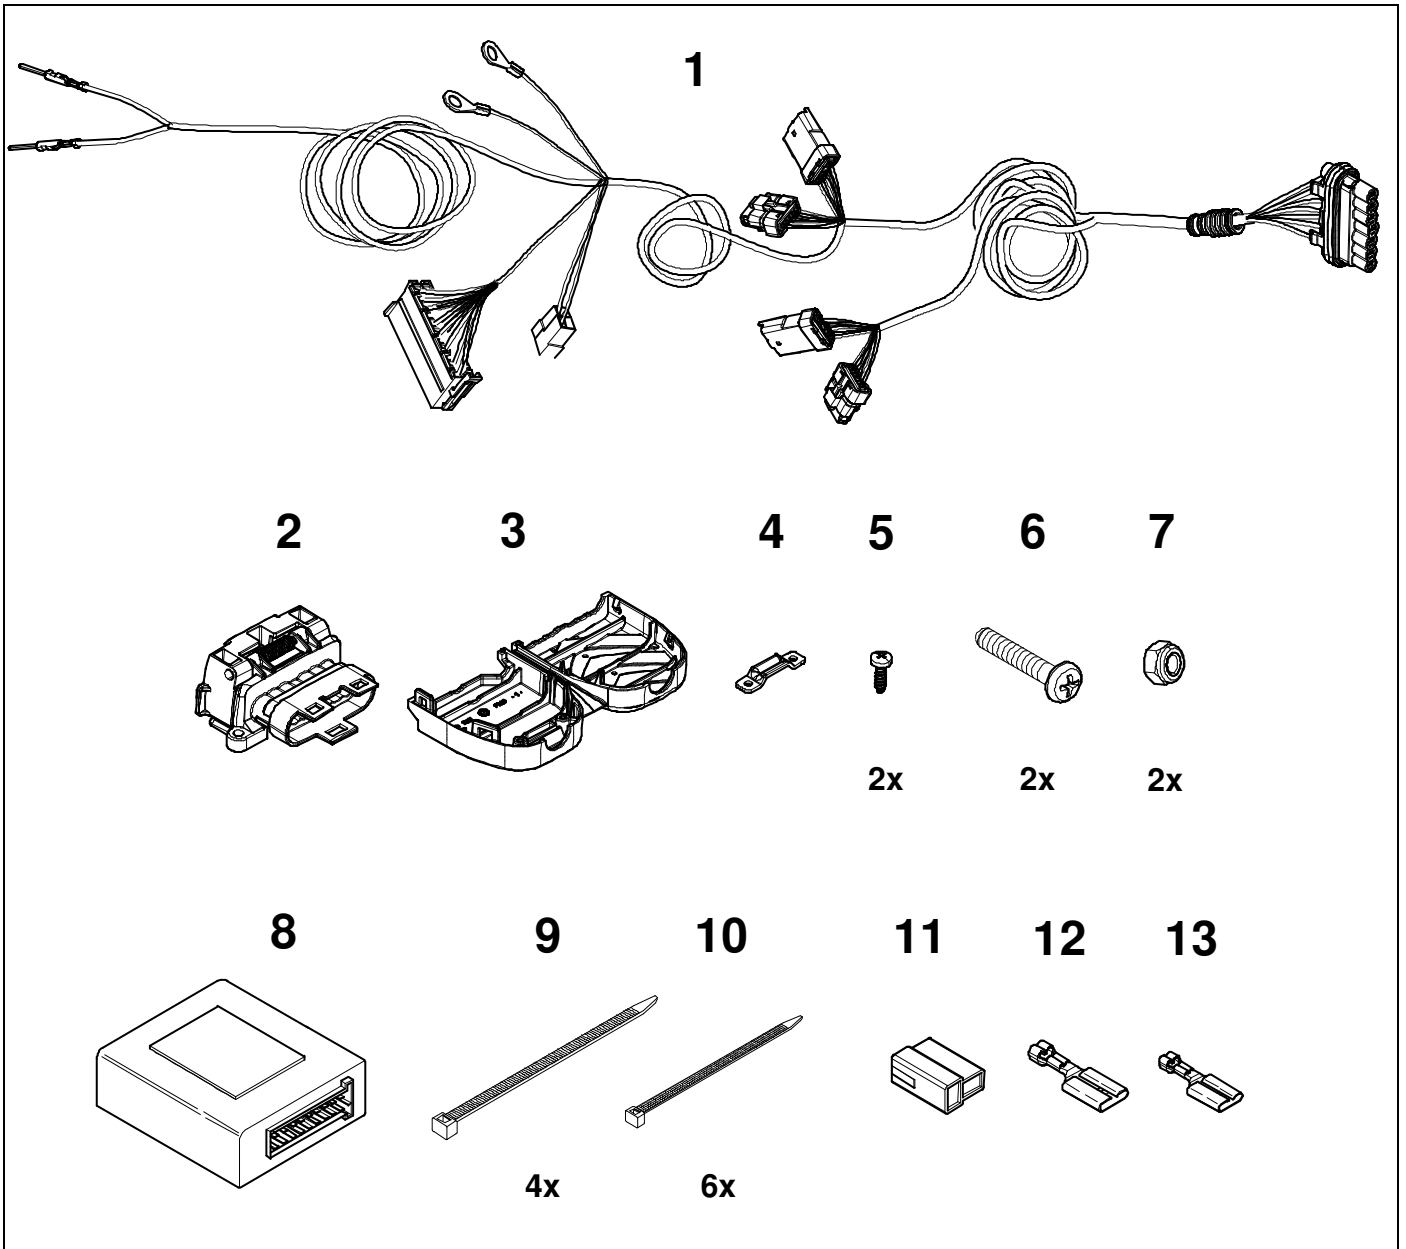

ERICH JAEGER

Installation instructions

750058

RENAULT Master 3

11/12 >>

SCAN FOR
LATEST
INSTRUCTIONS

Reference:

The following information must be reviewed before beginning the assembly:

- The installation instructions are to be thoroughly read.
- The installation should be carried out by qualified personnel with the relevant technical knowledge.
- The vehicle manufacturers' current technical notices and information on retrofitting must be followed.
- The removal and replacement instructions found in the current repair manuals must be followed.
- It must be ensured that the vehicle is technically suitable for the installation of a trailer hitch.

KIT

TOOLS

1

2

3

4

5

6