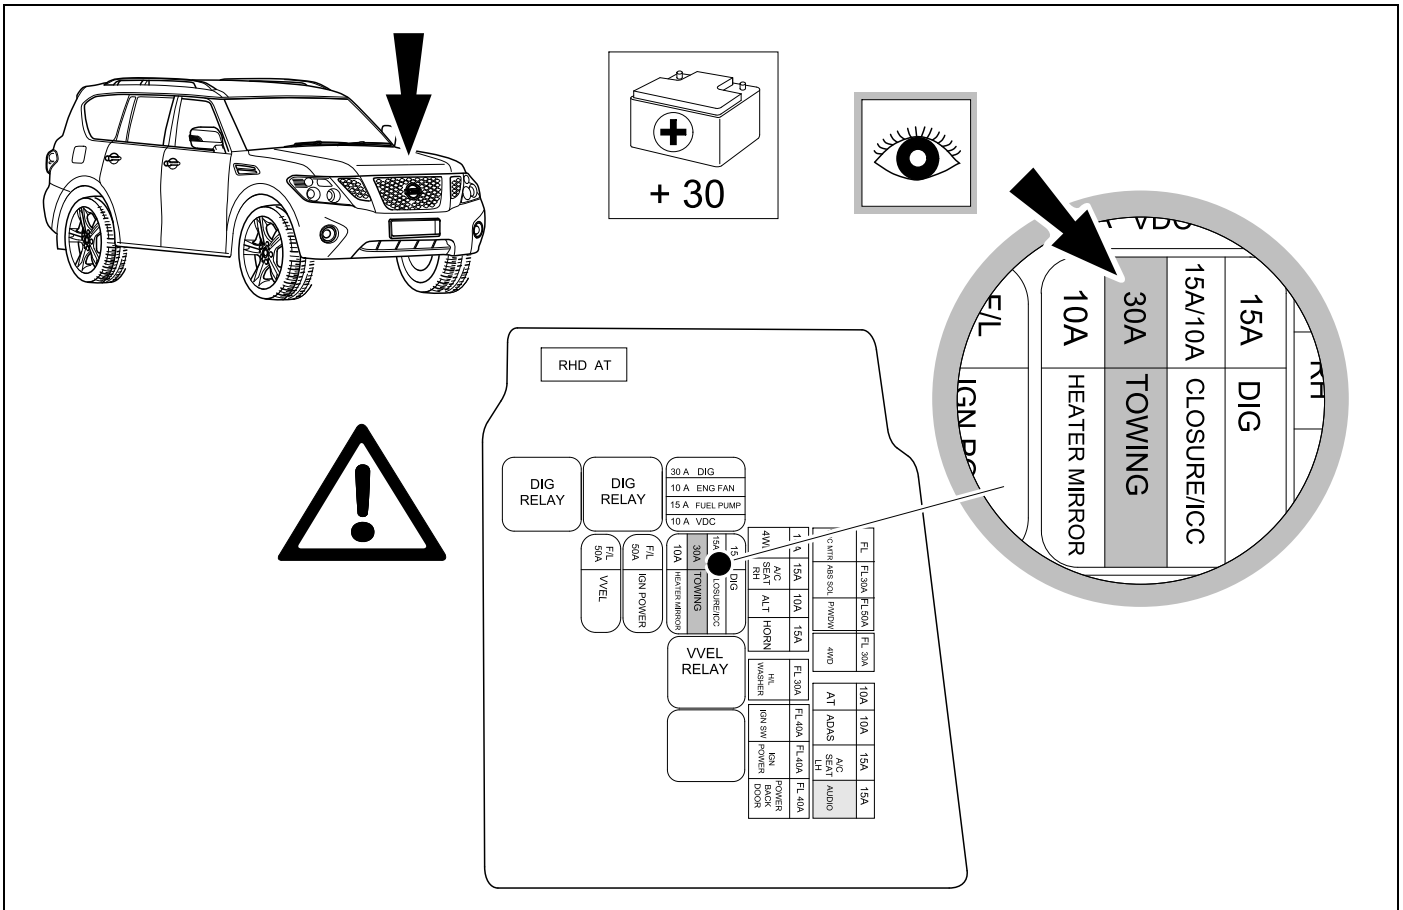

The installation instructions are to be thoroughly read.
The installation should be carried out by qualified personnel with the relevant technical knowledge.
The vehicle manufacturers' current technical notices and information on retrofitting must be followed.
The removal and replacement instructions found in the current repair manuals must be followed.
It must be ensured that the vehicle is technically suitable for the installation of a trailer hitch.

10

20

11

12

13

14

OPTION 1

OPTION 2

15

Trailer Brake Preparation

APPROVED, TESTED AND CERTIFIED TO BE USED WITH THE SPECTRUM BRAKE CONTROLLER.

USE OUR BRAKE CONTROLLER CONNECTION HARNESS 529008EJ

18 CHECK

19 CHECK

20

c ⇒ 10