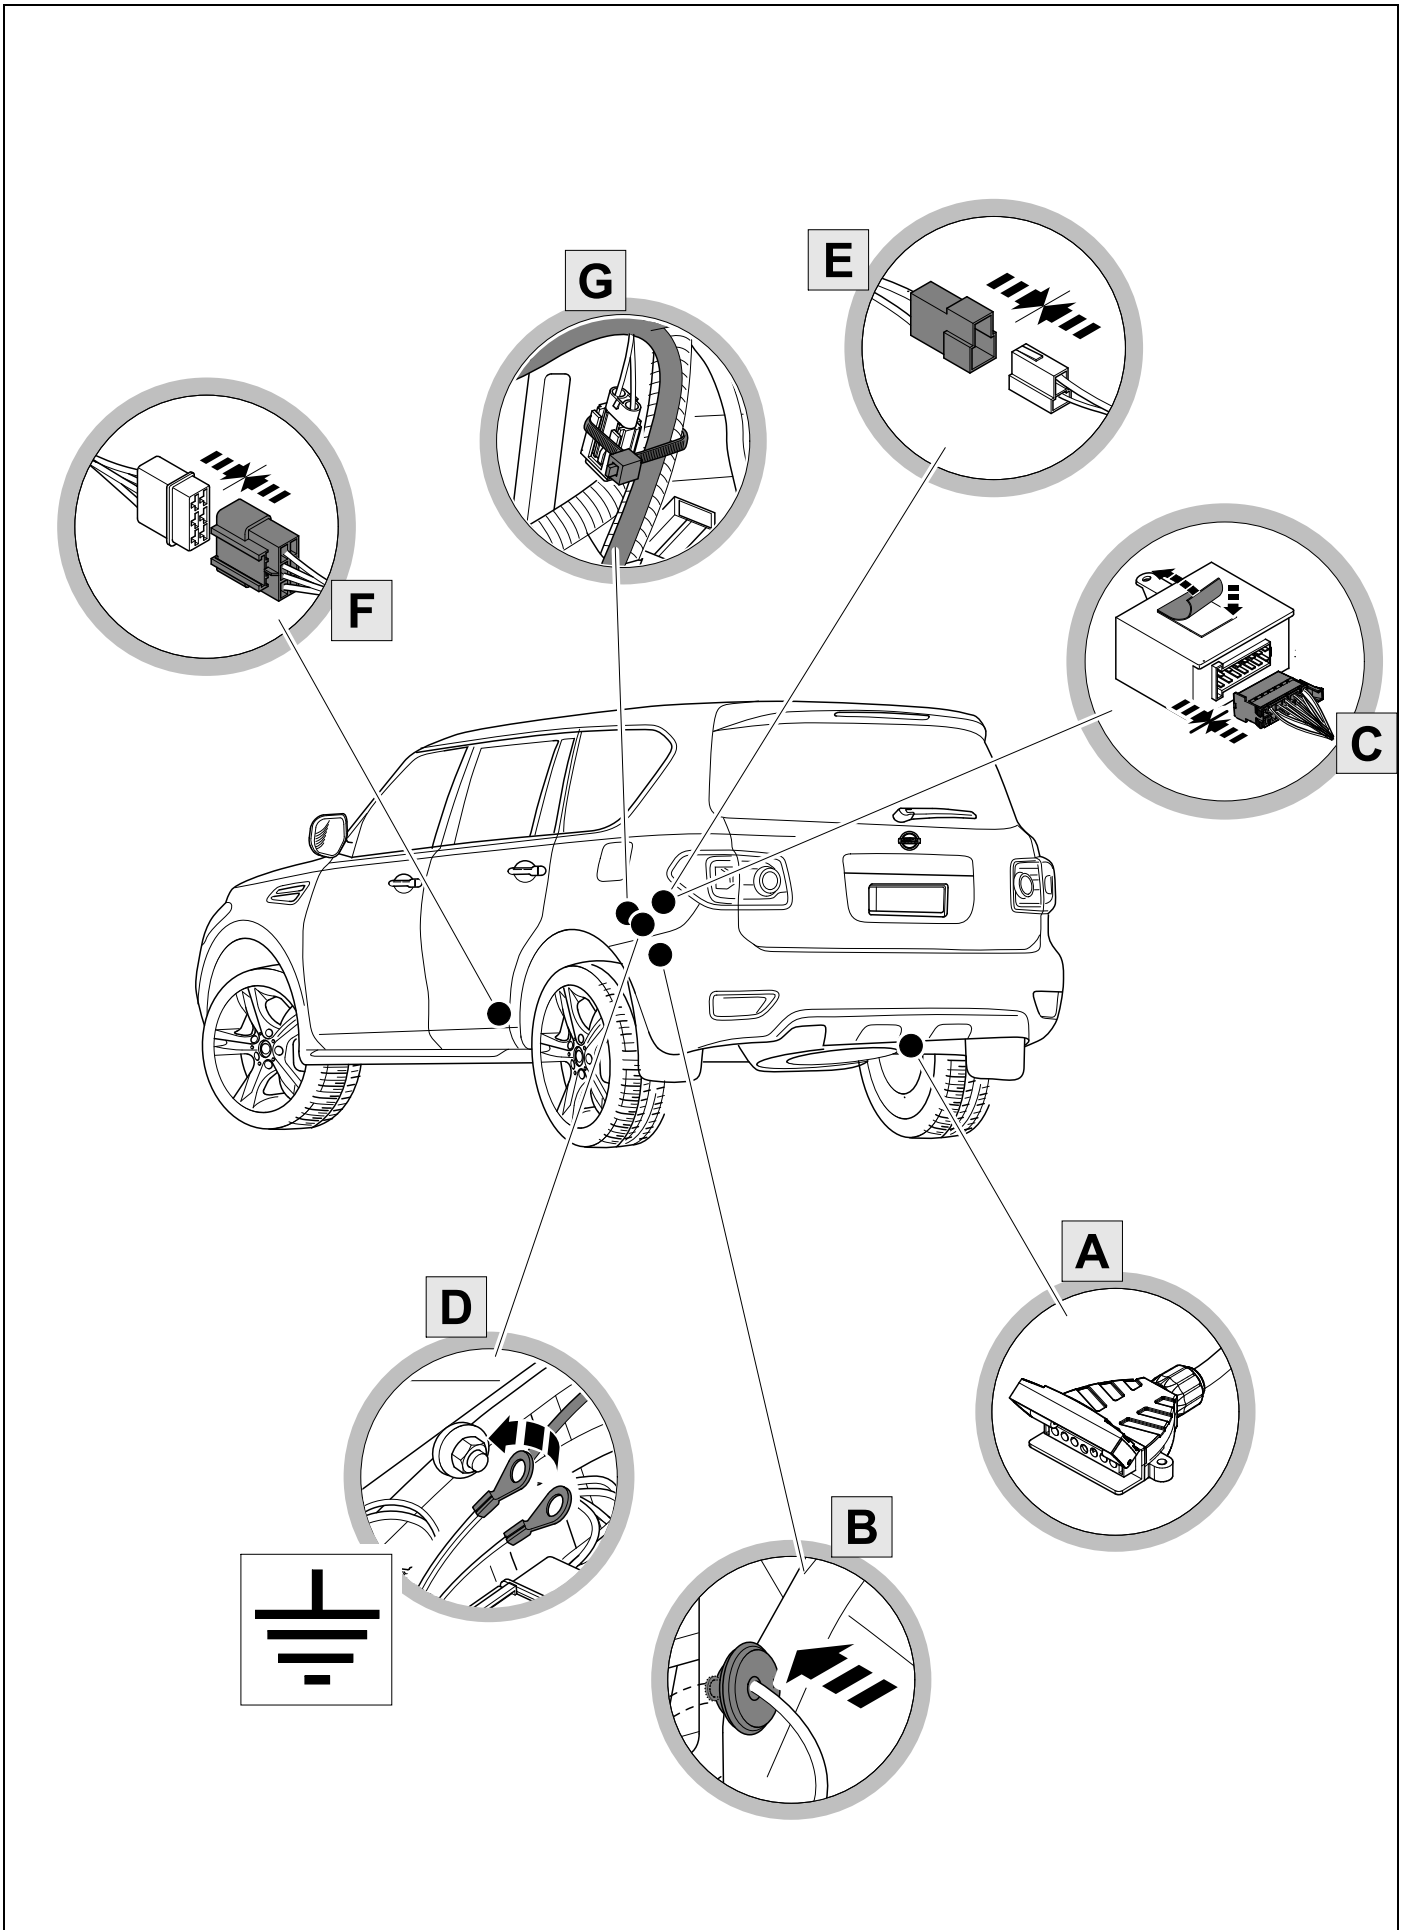

Nissan Patrol

10/14 >>

APPROVED, CERTIFIED AND TESTED WITH

**SPECTRUM™
BRAKE CONTROL**

750006EJ

Installation instructions

Reference:

The following information must be reviewed before beginning the assembly:

The installation instructions are to be thoroughly read.
The installation should be carried out by qualified personnel with the relevant technical knowledge.
The vehicle manufacturers' current technical notices and information on retrofitting must be followed.
The removal and replacement instructions found in the current repair manuals must be followed.
It must be ensured that the vehicle is technically suitable for the installation of a trailer hitch.