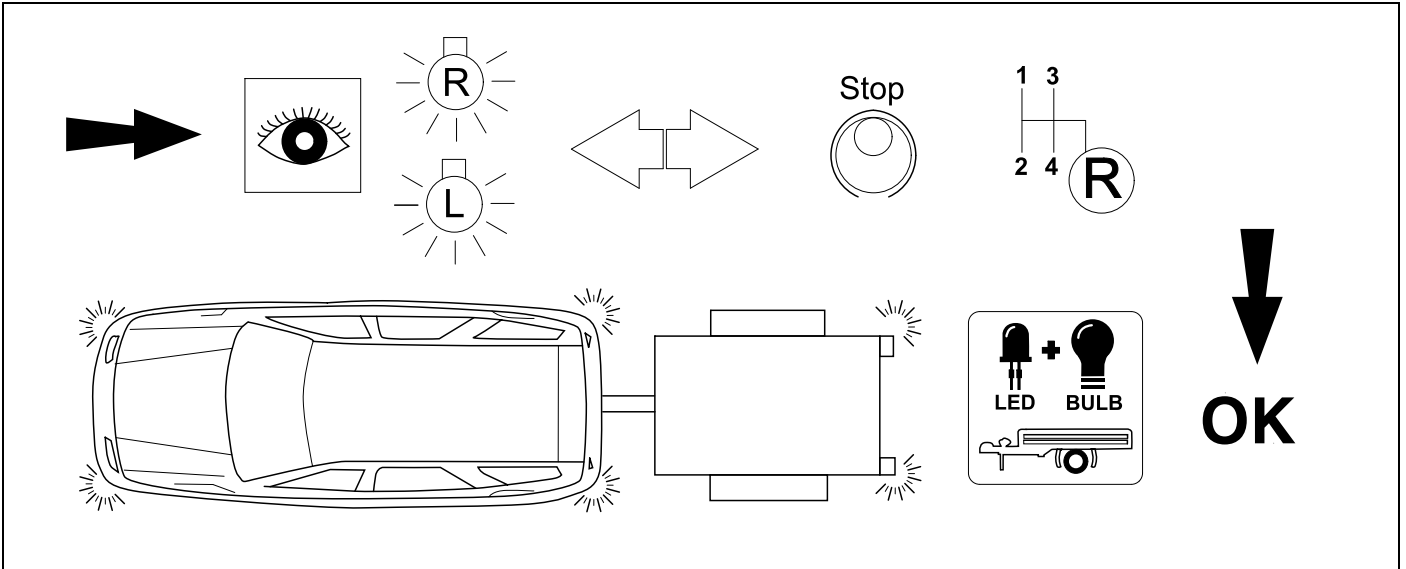

15

Trailer Brake Preparation

APPROVED, TESTED AND CERTIFIED TO BE USED WITH THE SPECTRUM BRAKE CONTROLLER.

USE OUR BRAKE CONTROLLER CONNECTION HARNESS 529008EJ

18 CHECK

19 CHECK

20

c ⇒ 10