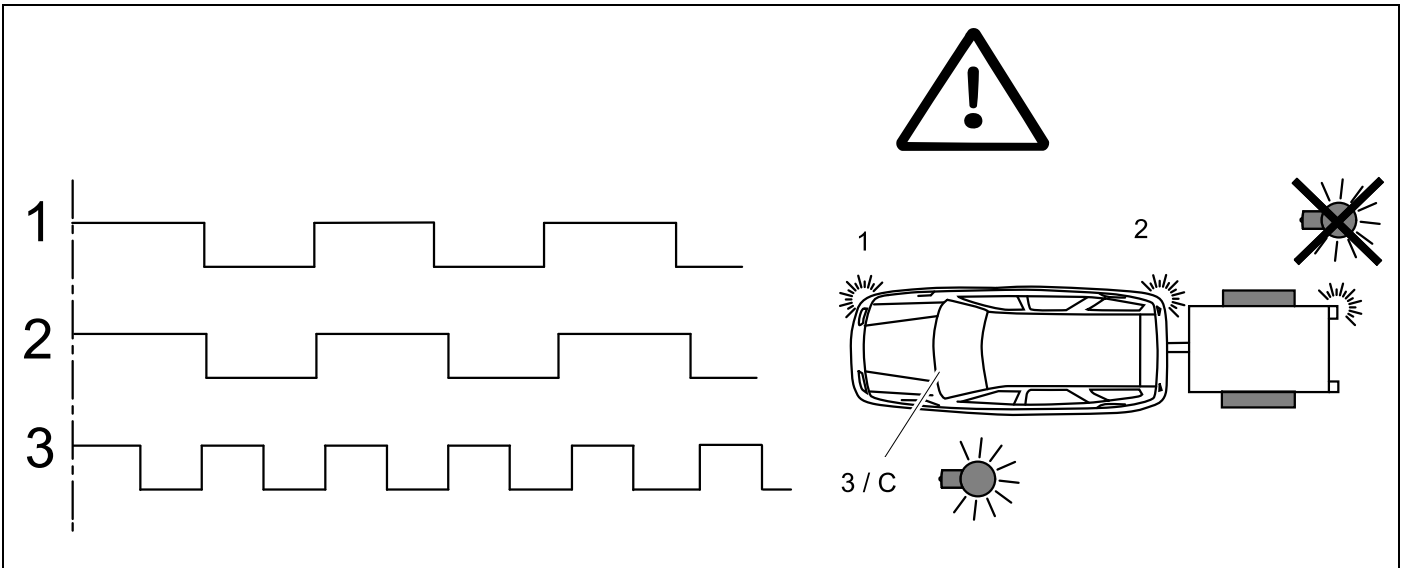

15

Trailer Brake Preparation

APPROVED, TESTED AND CERTIFIED TO BE USED WITH THE SPECTRUM BRAKE CONTROLLER.

USE OUR BRAKE CONTROLLER CONNECTION HARNESS 529008EJ

18 CHECK

19 CHECK

20

c ⇒ 10