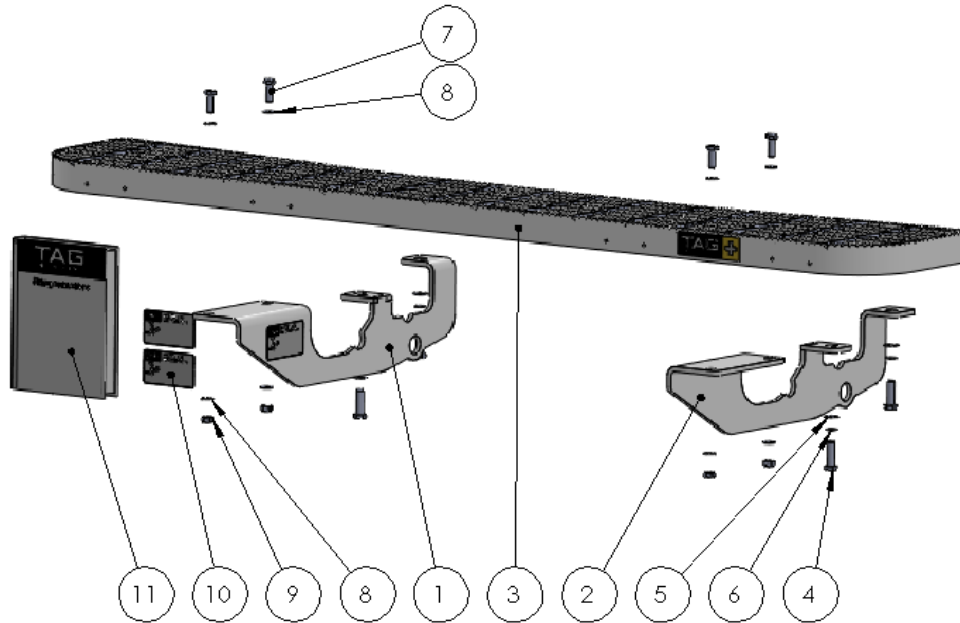

# FITTING INSTRUCTIONS

Renault Master 09/11-on – T7P747

<b>Max Towing Capacity:</b> N/A	<b>Towbar Weight:</b> 25kg
<b>Max Ball Load:</b> N/A	<b>Wiring Harness Part #:</b>

**Tools Required:** Spanners, Sockets, Trim removal tool

ITEM NO.	DESCRIPTION	QTY.	ITEM NO.	DESCRIPTION	QTY.
1	PS Step Mount Assembly	1	7	M10x1.25x30 Bolt	4
2	DS Step Bracket Assembly	1	8	M10 FLAT WASHER FLAT ROUND	8
3	TAG REAR STEP (NON-TOWBAR)	1	9	M10x1.25 Nut	4
4	M12x1.75x40 Bolt	4	10	TAG Compliance plate	3
5	M12 Flat Washer Zinc Clear	4	11	Fitting Instruction - TSP747	1
6	M12 Shakeproof Washer	4			

### Instructions

- Bolt the towbar end plates up to the chassis using the M12x 1.75x 40 bolts with flat & shake proof washers in rear most vertical holes of the chassis. Leave loose.
- Mount the step to the step bracket assemblies and insert M10x 30 bolts with washers & nuts.
- Tighten all M12 chassis bolts.
- Tighten all M10 step bolts.