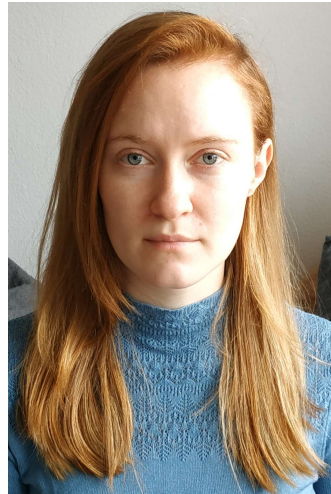

Katherina Reese

INFORMATION

Year of birth	1992
Height (cm)	169
Weight (kg)	50
Eye color	Blue
Hair color	Red
Stature	Slim
Nationality	German
Place of residence	Dusseldorf, Germany

LANGUAGES

English (US/UK)	Fluent
Spanish	Medium
French	Medium
Italian	Basic
Russian	Basic

TELEVISION

11/2020	The Murderer's Wife	Germany
	Role: Passenger	
	Director: Torsten C. Fischer	
	Production: Bavaria Fiction	

COMMERCIAL

10/2020
Cinemalove
Lead Role: Visitor
Director: Hannah-Lisa Paul
Production: BigVisions
Germany