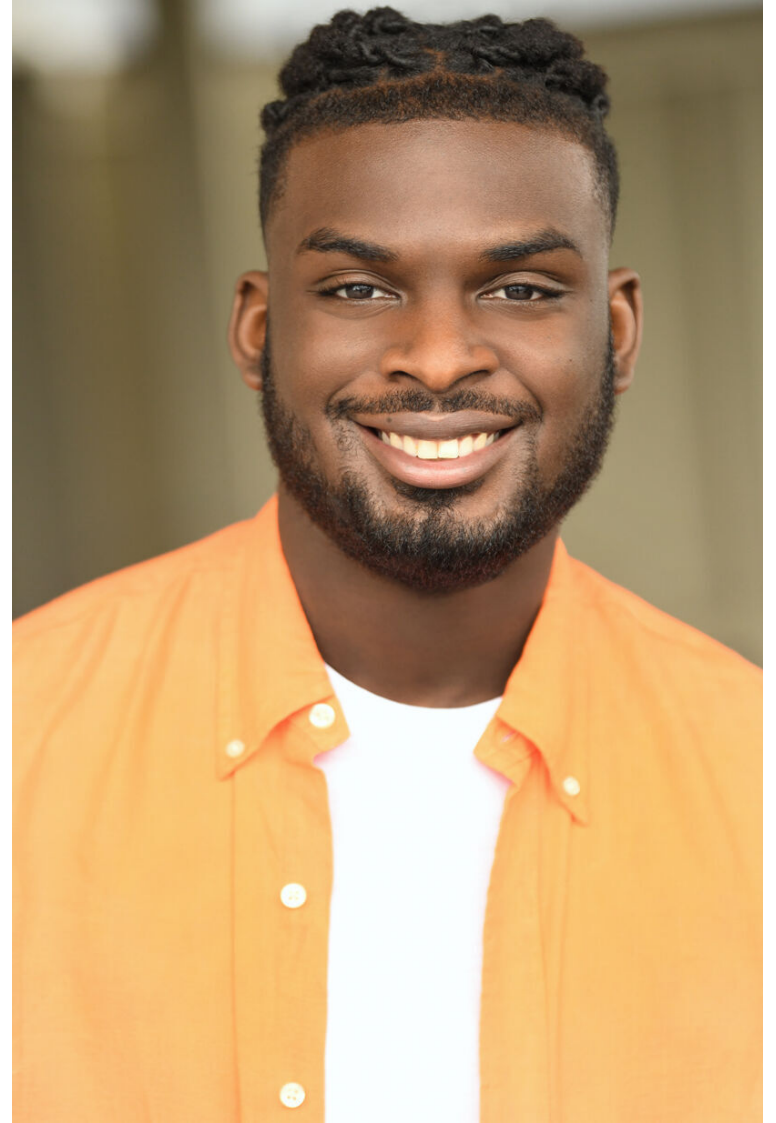

ZION THOMAS

HEIGHT 6'2"
SUIT 42
WAIST 32"
SHIRT 16x35
SHOE 11
HAIR Brown
EYES Brown

PMTM

ZION THOMAS

HEIGHT 6'2"
SUIT 42
WAIST 32"
SHIRT 16x35
SHOE 11
HAIR Brown
EYES Brown

PMTM

ZION THOMAS

HEIGHT 6'2"
SUIT 42
WAIST 32"
SHIRT 16x35
SHOE 11
HAIR Brown
EYES Brown

PMTM

ZION THOMAS

HEIGHT 6'2"
SUIT 42
WAIST 32"
SHIRT 16x35
SHOE 11
HAIR Brown
EYES Brown

PMTM