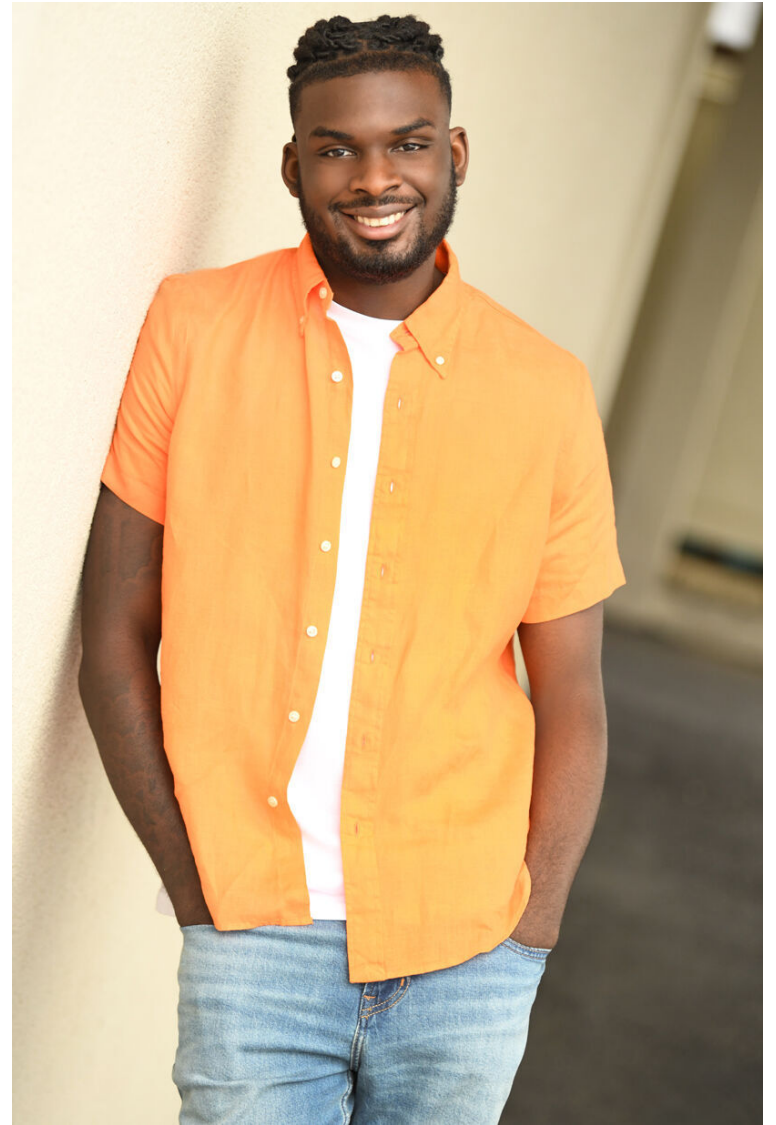

ZION THOMAS

HEIGHT 6'2"
SUIT 42
WAIST 32"
SHIRT 16x35
SHOE 11
HAIR Brown
EYES Brown

PMTM

ZION THOMAS

HEIGHT 6'2"
SUIT 42
WAIST 32"
SHIRT 16x35
SHOE 11
HAIR Brown
EYES Brown

PMTM

ZION THOMAS

HEIGHT 6'2"
SUIT 42
WAIST 32"
SHIRT 16x35
SHOE 11
HAIR Brown
EYES Brown

PMTM

ZION THOMAS

HEIGHT 6'2"
SUIT 42
WAIST 32"
SHIRT 16x35
SHOE 11
HAIR Brown
EYES Brown

PMTM