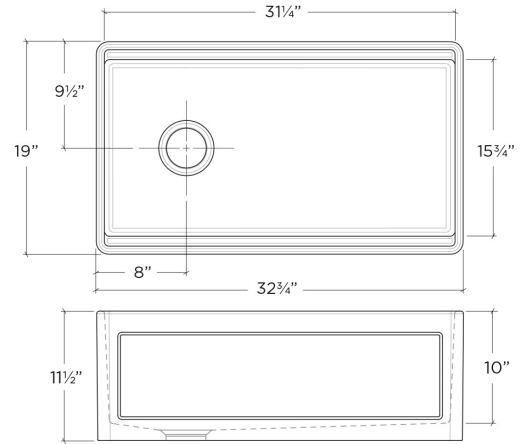

093319 | FIRA

UNDERMOUNT WITH APRON FRONT FIRECLAY KITCHEN SINK

Specifications

Model	093319
Collection	Fira
Bowl dimensions	31 1/4" × 15 3/4" × 10"
Overall dimensions	32 3/4" × 19" × 11 1/2"
Recommended cabinet	36"

Features

- Designed in Canada, handcrafted in Italy
- Integrated accessory ledge to sit full range of SmartStation accessories
- Includes a SmartStation 12-3/4" wide solid walnut cutting board
- Reversible apron front design: flat or shaker style
- Deep 10" bowl and 3/4" thick walls for optimized work space
- Made of fireclay and glazed on all sides, white gloss finish
- Offset center 3-1/2" drain
- Sloped bottom for maximized drainage
- Waste disposal unit compatible, does not require an extended flange
- No template provided, recommended to have the sink on hand for final sizing of cabinet and countertop
- ASME A112.19.2/CSA B45.1